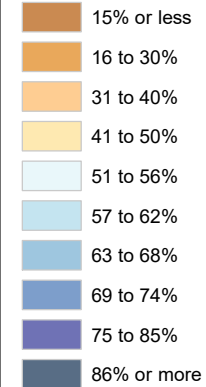

# Census Bureau 2020 Self-Response Rates in Texas Census Tracts Angelina County

Updated: 10/16/2020

Census Self-Response Rate, 2020

CensusTract

Census Self-Response Rates

US 2010	66.5%	
US 2020	66.9%	
Texas 2010	64.4%	
Texas 2020	62.8%	
County 2010	64.7%	
County 2020	57.3%	
Households in county that have not responded		13,144
Households needed to respond to reach 2010 rate		2,278