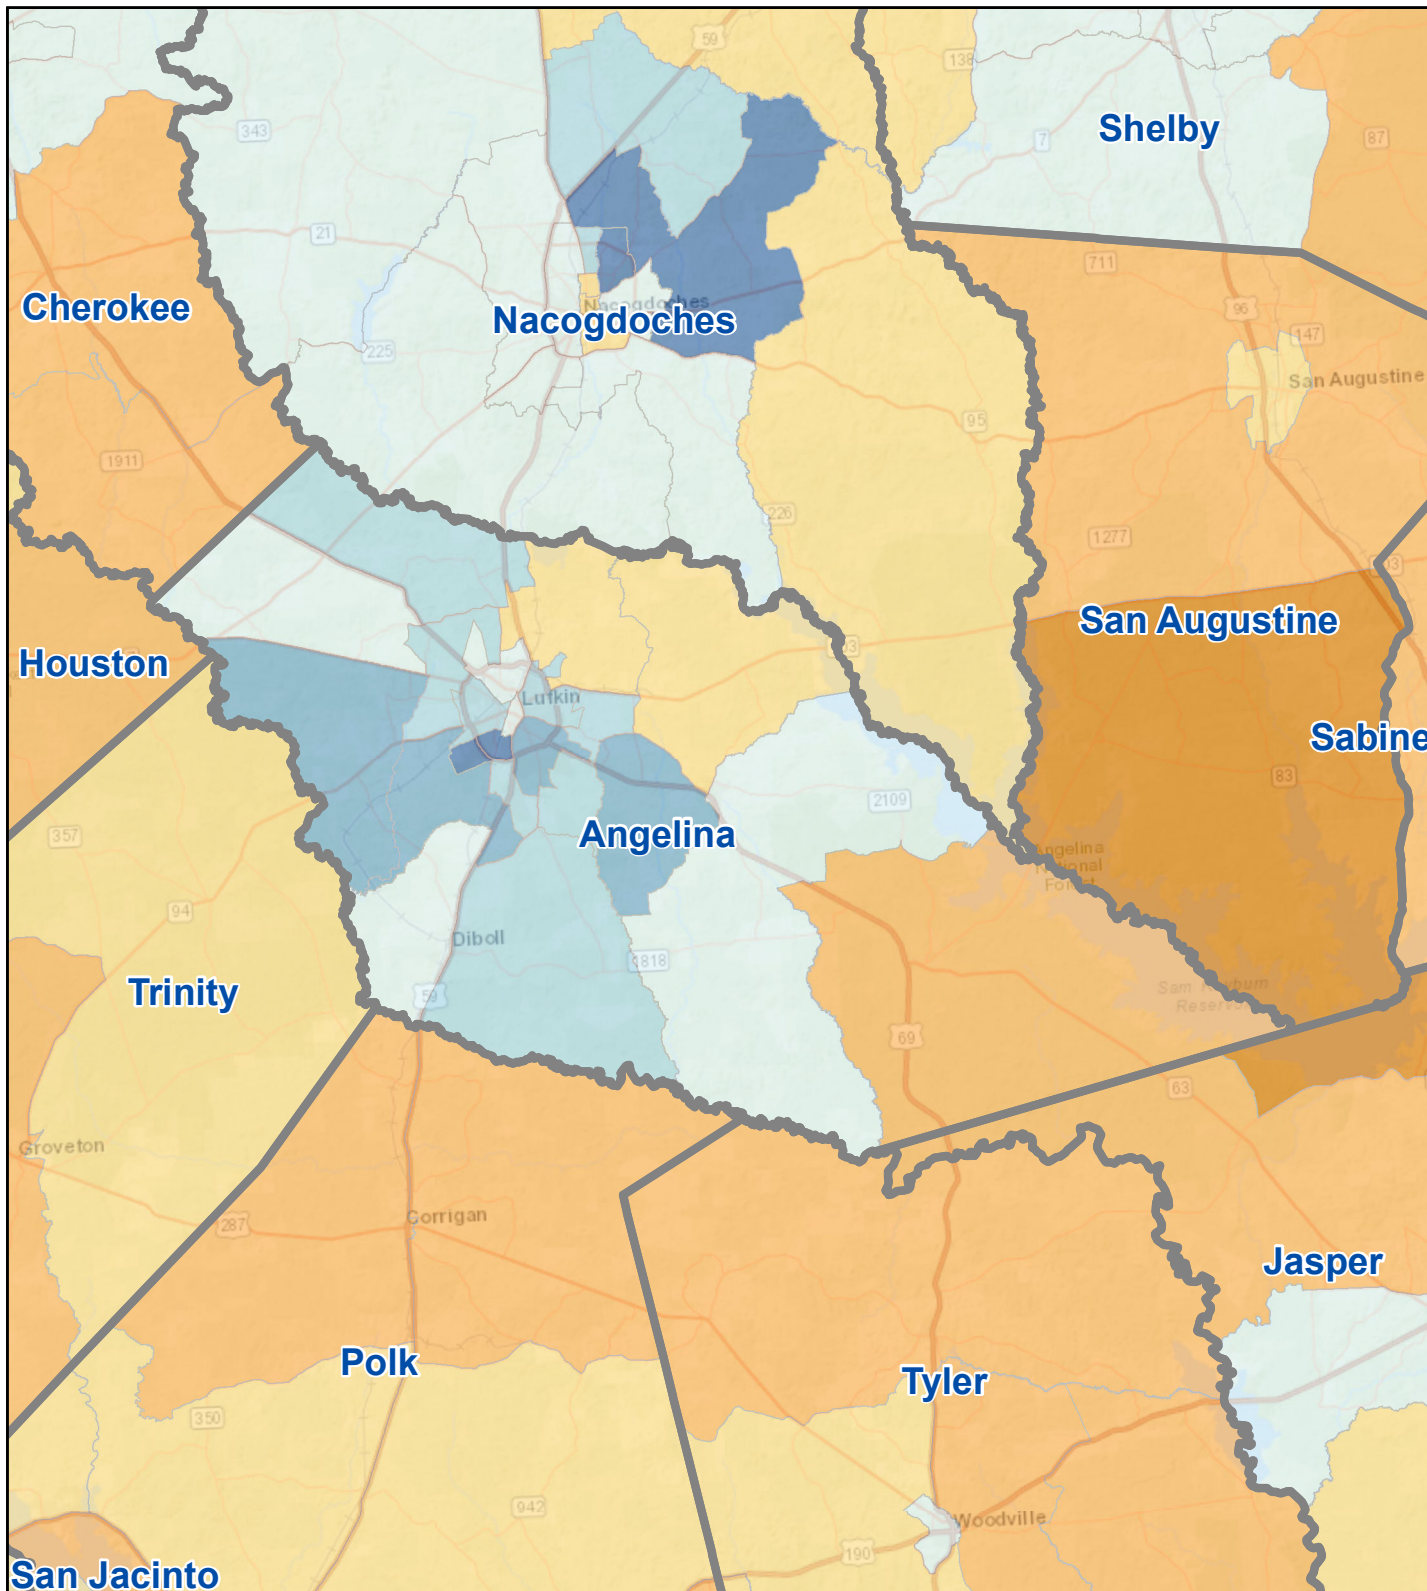

# Census Bureau 2020 Self-Response Rates in Texas Census Tracts Angelina County

Updated: 10/16/2020

Census Self-Response Rate, 2020

CensusTract

Census Self-Response Rates

US 2010	66.5%	
US 2020	66.9%	
Texas 2010	64.4%	
Texas 2020	62.8%	
County 2010	64.7%	
County 2020	57.3%	
Households in county that have not responded		13,144
Households needed to respond to reach 2010 rate		2,278