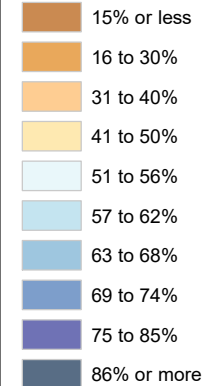

Census Bureau 2020 Self-Response Rates in Texas Census Tracts Atascosa County

Updated: 10/16/2020

Census Self-Response Rate, 2020

CensusTract

Census Self-Response Rates

US 2010	66.5%
US 2020	66.9%
Texas 2010	64.4%
Texas 2020	62.8%
County 2010	54.3%
County 2020	46.1%

Households in county that have not responded	8,294
Households needed to respond to reach 2010 rate	1,262

Data Source:

U.S. Census Bureau, 2020 Census Self-Response Rates
(<https://2020census.gov/en/response-rates.html>)