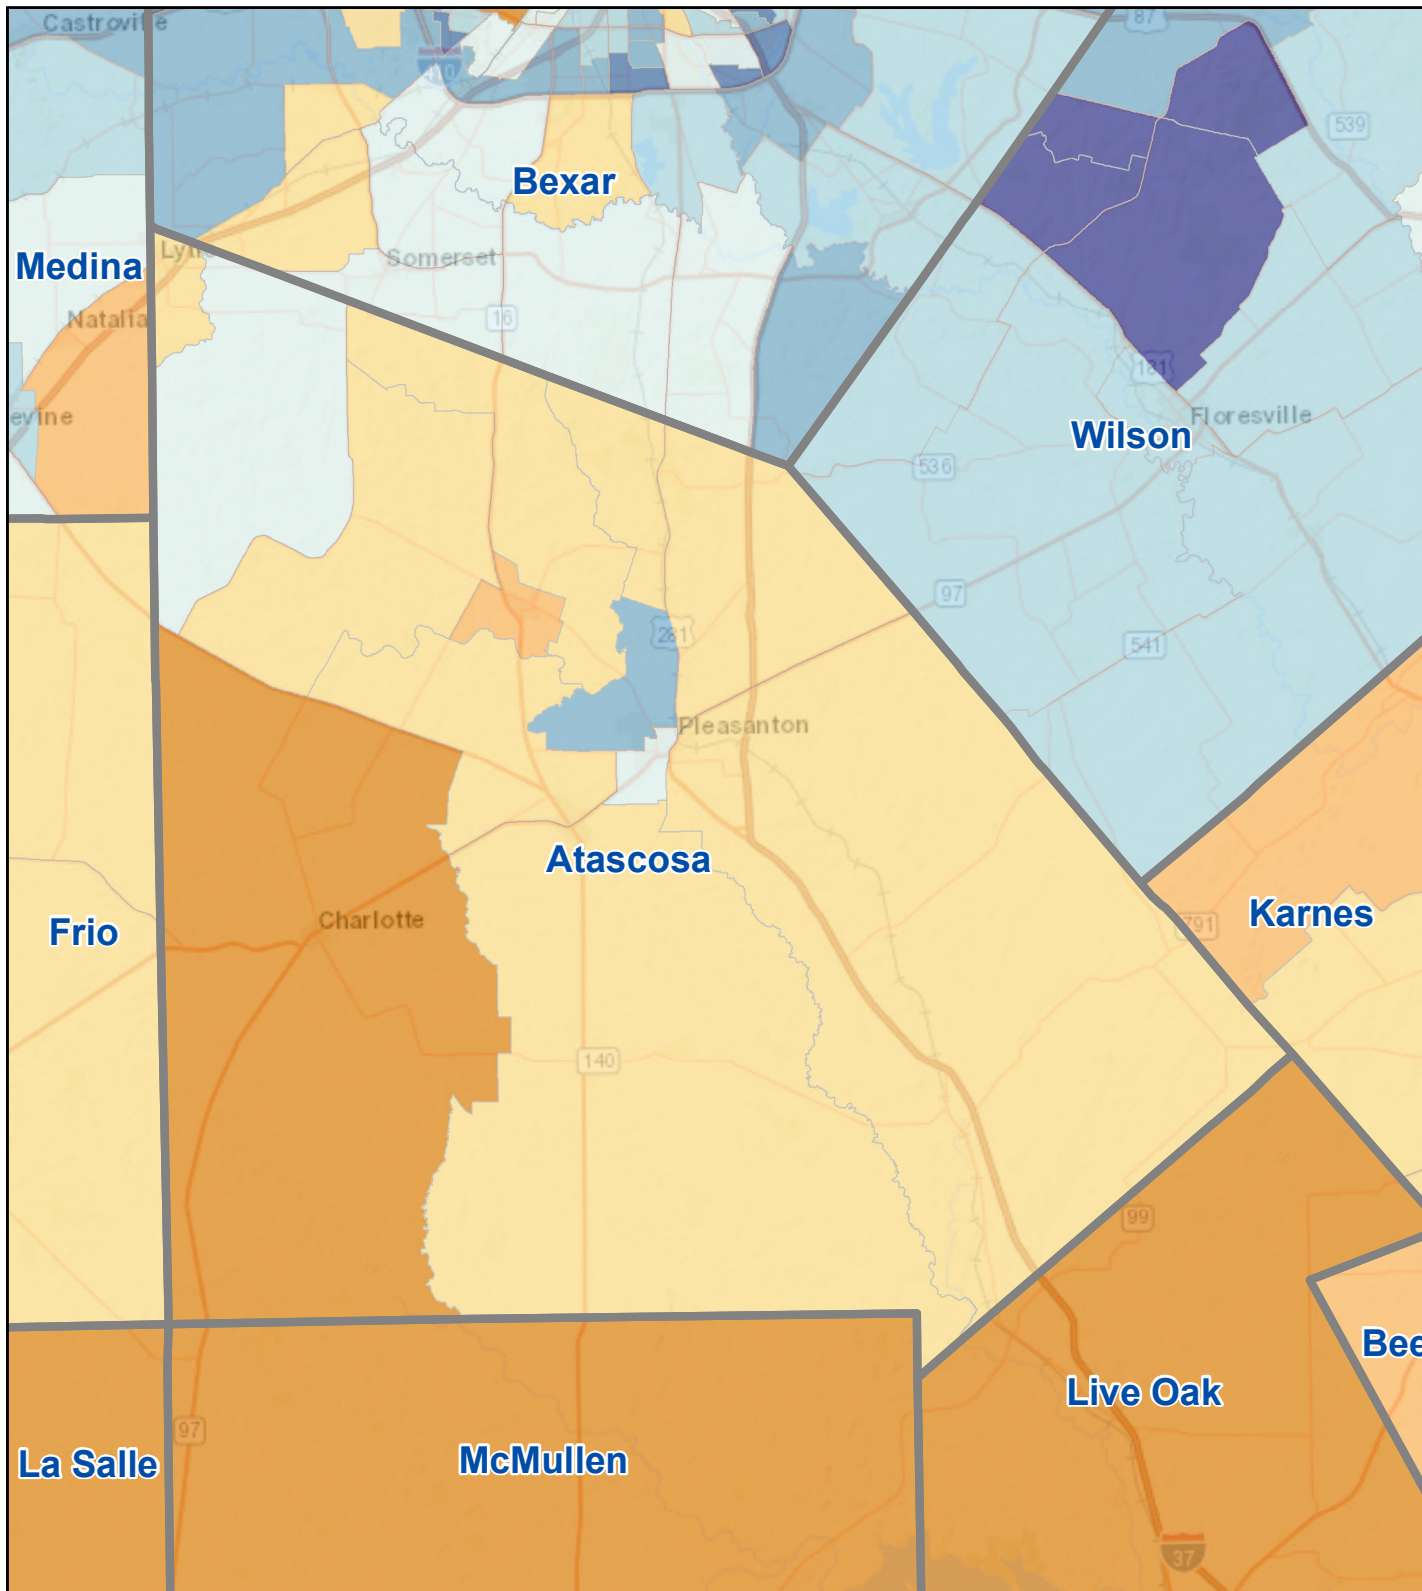

Census Bureau 2020 Self-Response Rates in Texas Census Tracts Atascosa County

Updated: 10/16/2020

Census Self-Response Rate, 2020

CensusTract

Census Self-Response Rates

US 2010	66.5%
US 2020	66.9%
Texas 2010	64.4%
Texas 2020	62.8%
County 2010	54.3%
County 2020	46.1%

Households in county that have not responded	8,294
Households needed to respond to reach 2010 rate	1,262

Data Source:

U.S. Census Bureau, 2020 Census Self-Response Rates
(<https://2020census.gov/en/response-rates.html>)

<https://demographics.texas.gov>