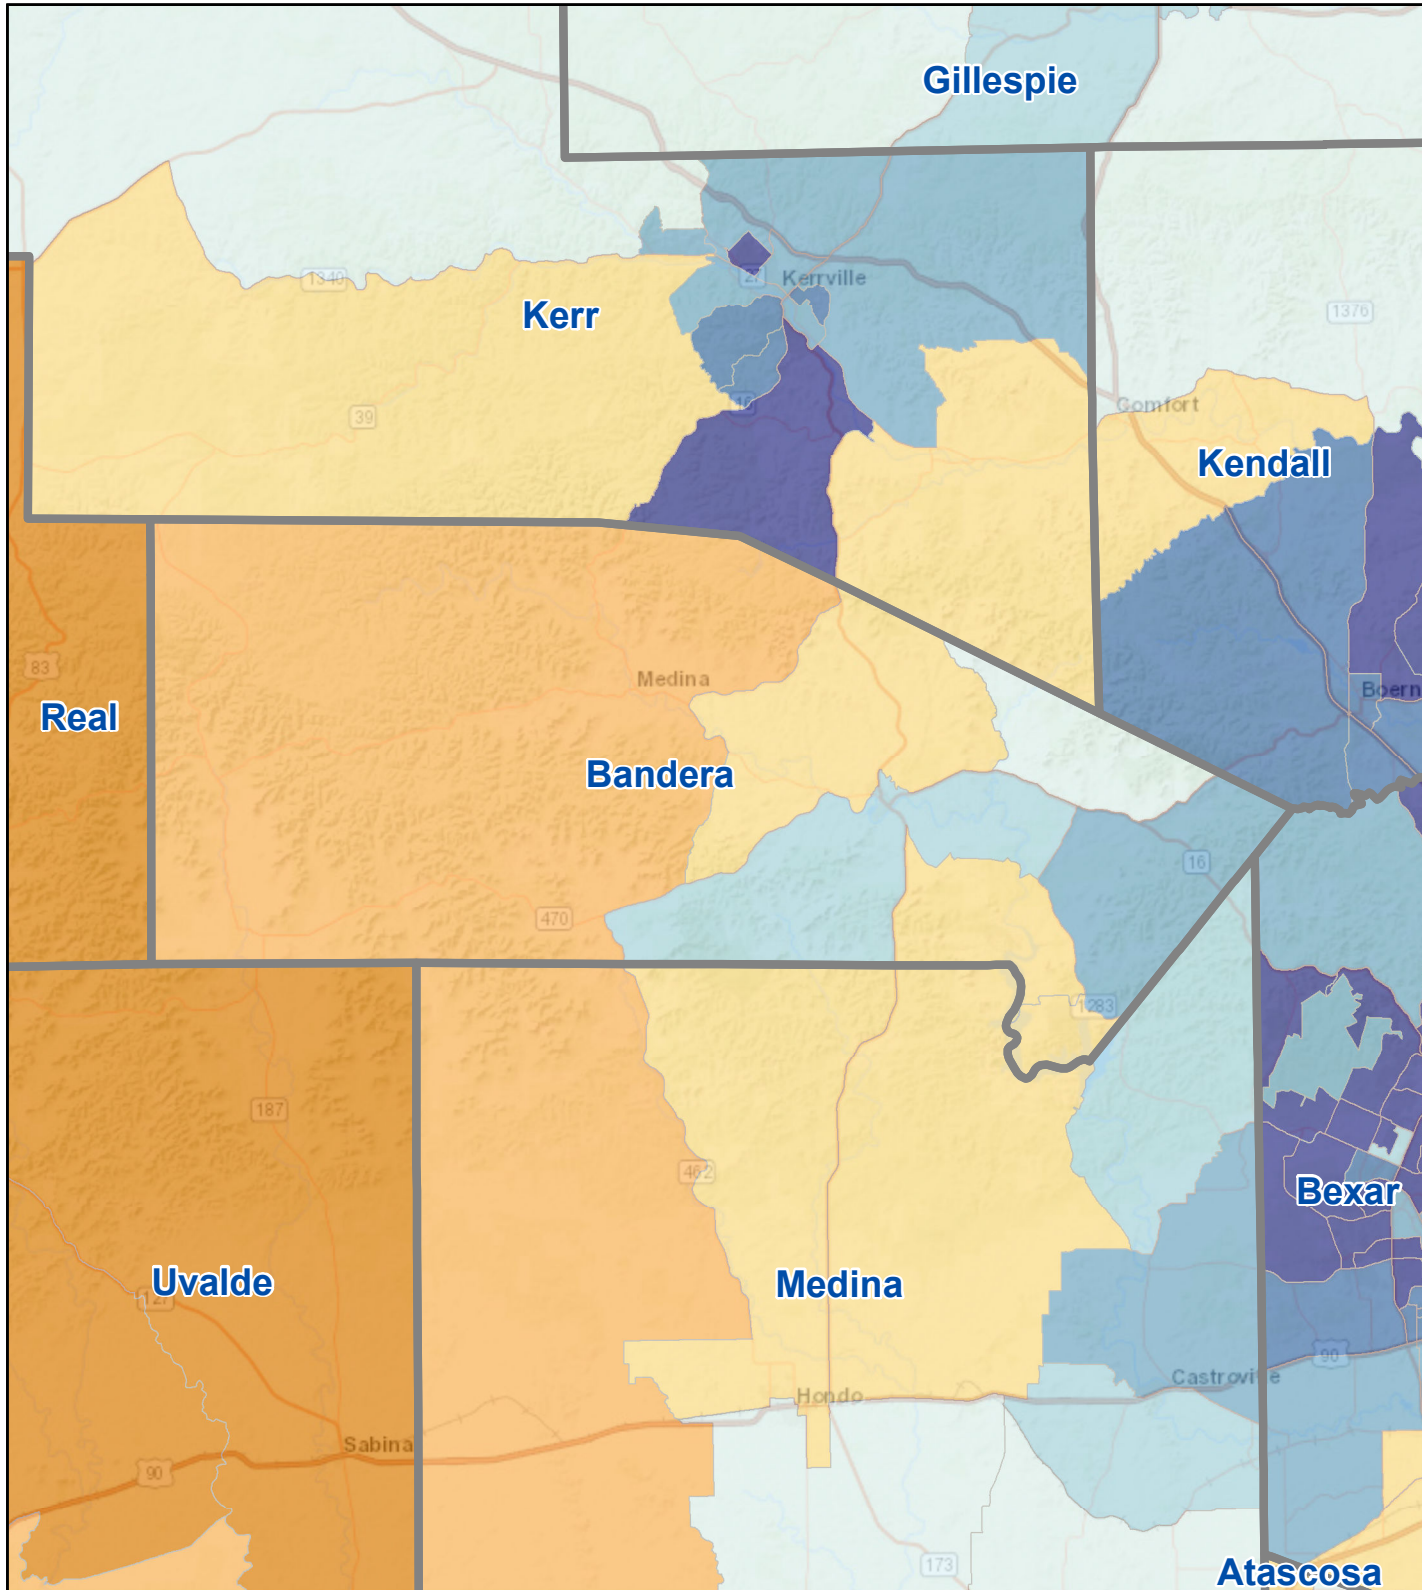

Census Bureau 2020 Self-Response Rates in Texas Census Tracts Bandera County

Updated: 10/16/2020

Census Self-Response Rate, 2020

CensusTract

Census Self-Response Rates

US 2010	66.5%
US 2020	66.9%
Texas 2010	64.4%
Texas 2020	62.8%
County 2010	48.2%
County 2020	48.5%

Households in county that have not responded 4,245
Households needed to respond to reach 2010 rate -25

Data Source:

U.S. Census Bureau, 2020 Census Self-Response Rates
(<https://2020census.gov/en/response-rates.html>)

<https://demographics.texas.gov>