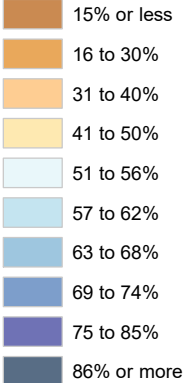

# Census Bureau 2020 Self-Response Rates in Texas Census Tracts Bell County

Updated: 10/16/2020

Census Self-Response Rate, 2020

CensusTract

Census Self-Response Rates

US 2010	66.5%	
US 2020	66.9%	
Texas 2010	64.4%	
Texas 2020	62.8%	
County 2010	62.9%	
County 2020	62.9%	
Households in county that have not responded		44,611
Households needed to respond to reach 2010 rate		0