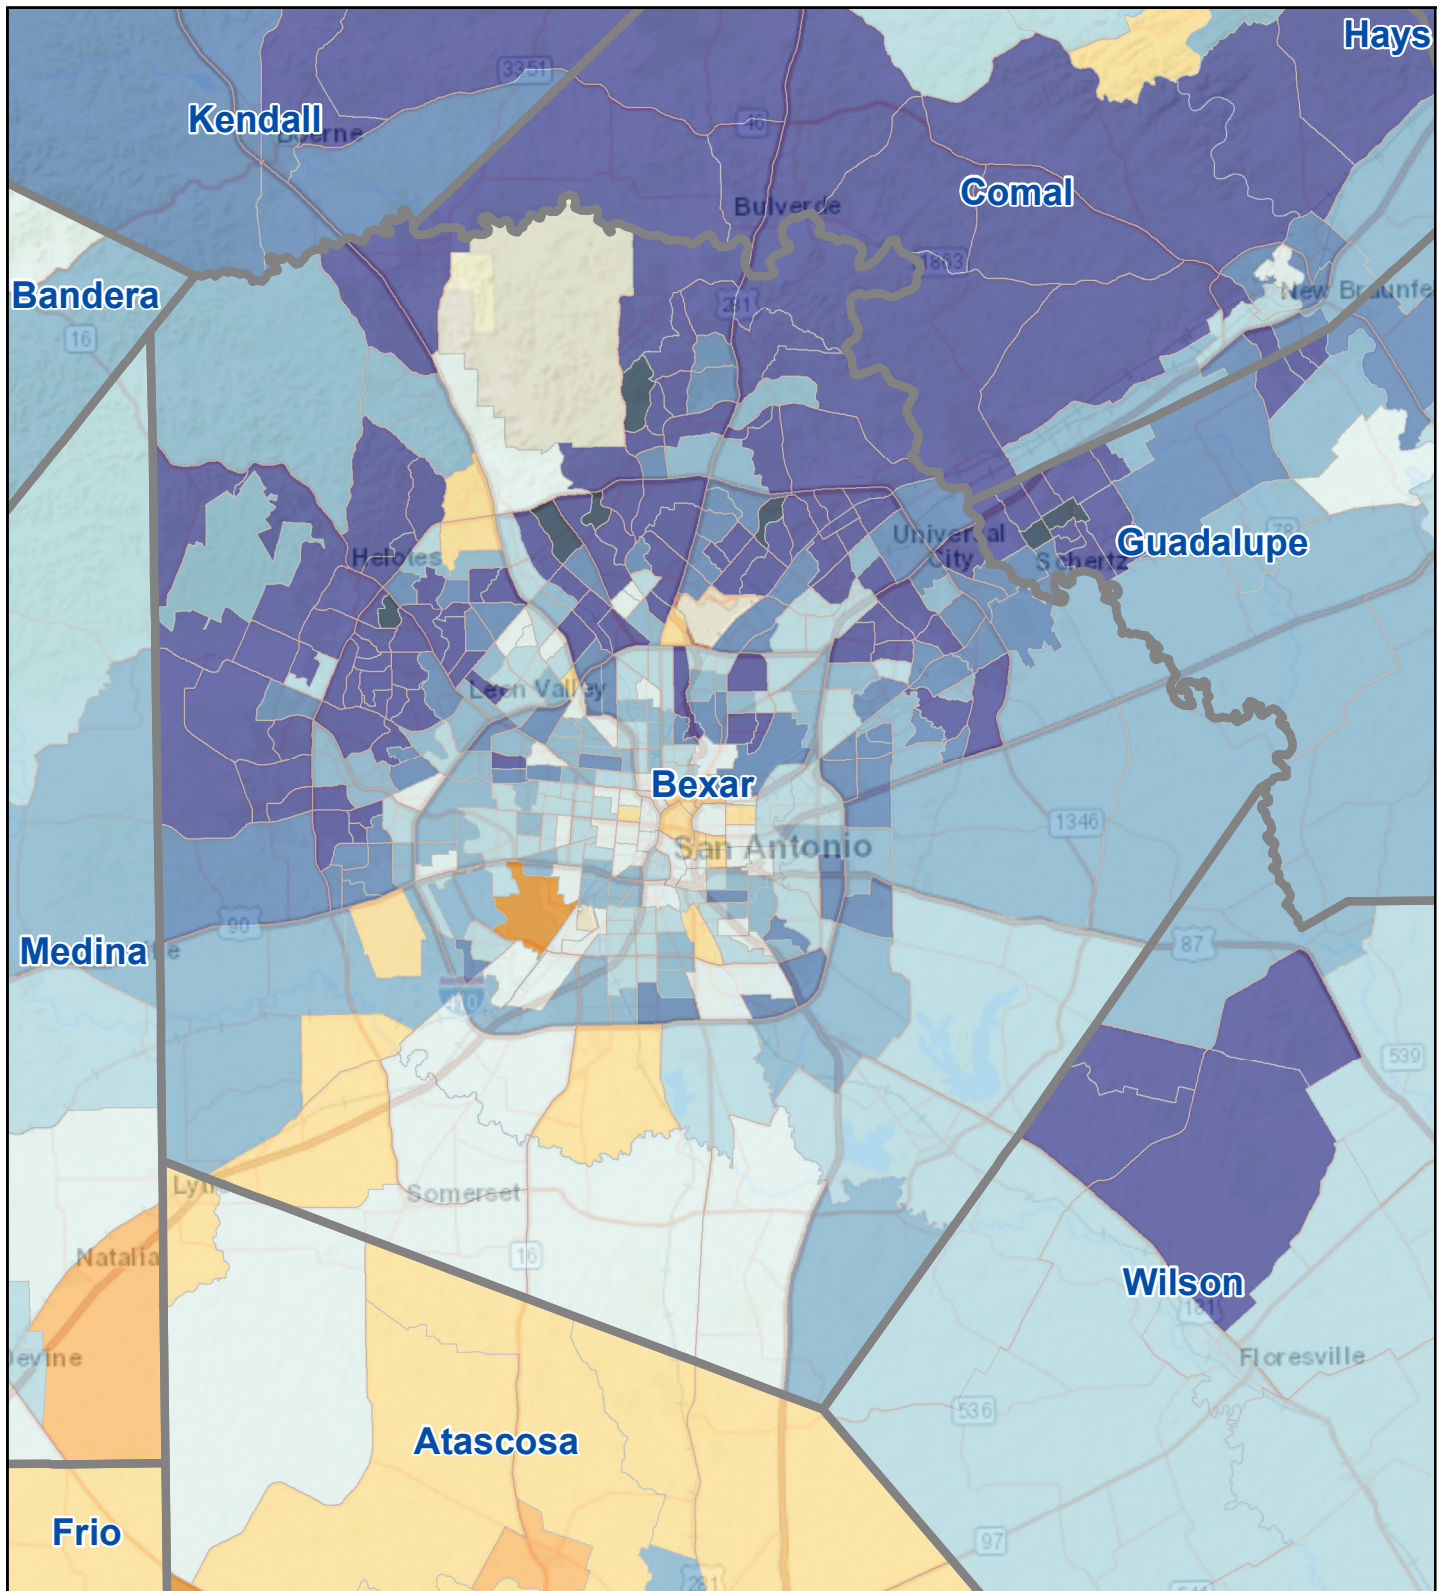

Census Bureau 2020 Self-Response Rates in Texas Census Tracts Bexar County

Updated: 10/16/2020

Census Self-Response Rate, 2020

CensusTract

Census Self-Response Rates

US 2010	66.5%	
US 2020	66.9%	
Texas 2010	64.4%	
Texas 2020	62.8%	
County 2010	66.8%	
County 2020	67.3%	
Households in county that have not responded		206,852
Households needed to respond to reach 2010 rate		-3,163