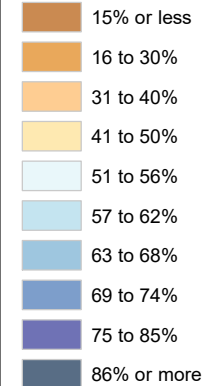

Census Bureau 2020 Self-Response Rates in Texas Census Tracts Bexar County

Updated: 10/16/2020

Census Self-Response Rate, 2020

CensusTract

Census Self-Response Rates

US 2010	66.5%	
US 2020	66.9%	
Texas 2010	64.4%	
Texas 2020	62.8%	
County 2010	66.8%	
County 2020	67.3%	
Households in county that have not responded		206,852
Households needed to respond to reach 2010 rate		-3,163