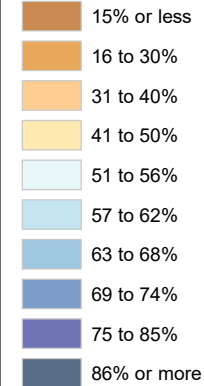

Census Bureau 2020 Self-Response Rates in Texas Census Tracts Blanco County

Updated: 10/16/2020

Census Self-Response Rate, 2020

CensusTract

Census Self-Response Rates

US 2010	66.5%	
US 2020	66.9%	
Texas 2010	64.4%	
Texas 2020	62.8%	
County 2010	50.6%	
County 2020	52.1%	
Households in county that have not responded		2,058
Households needed to respond to reach 2010 rate		-64