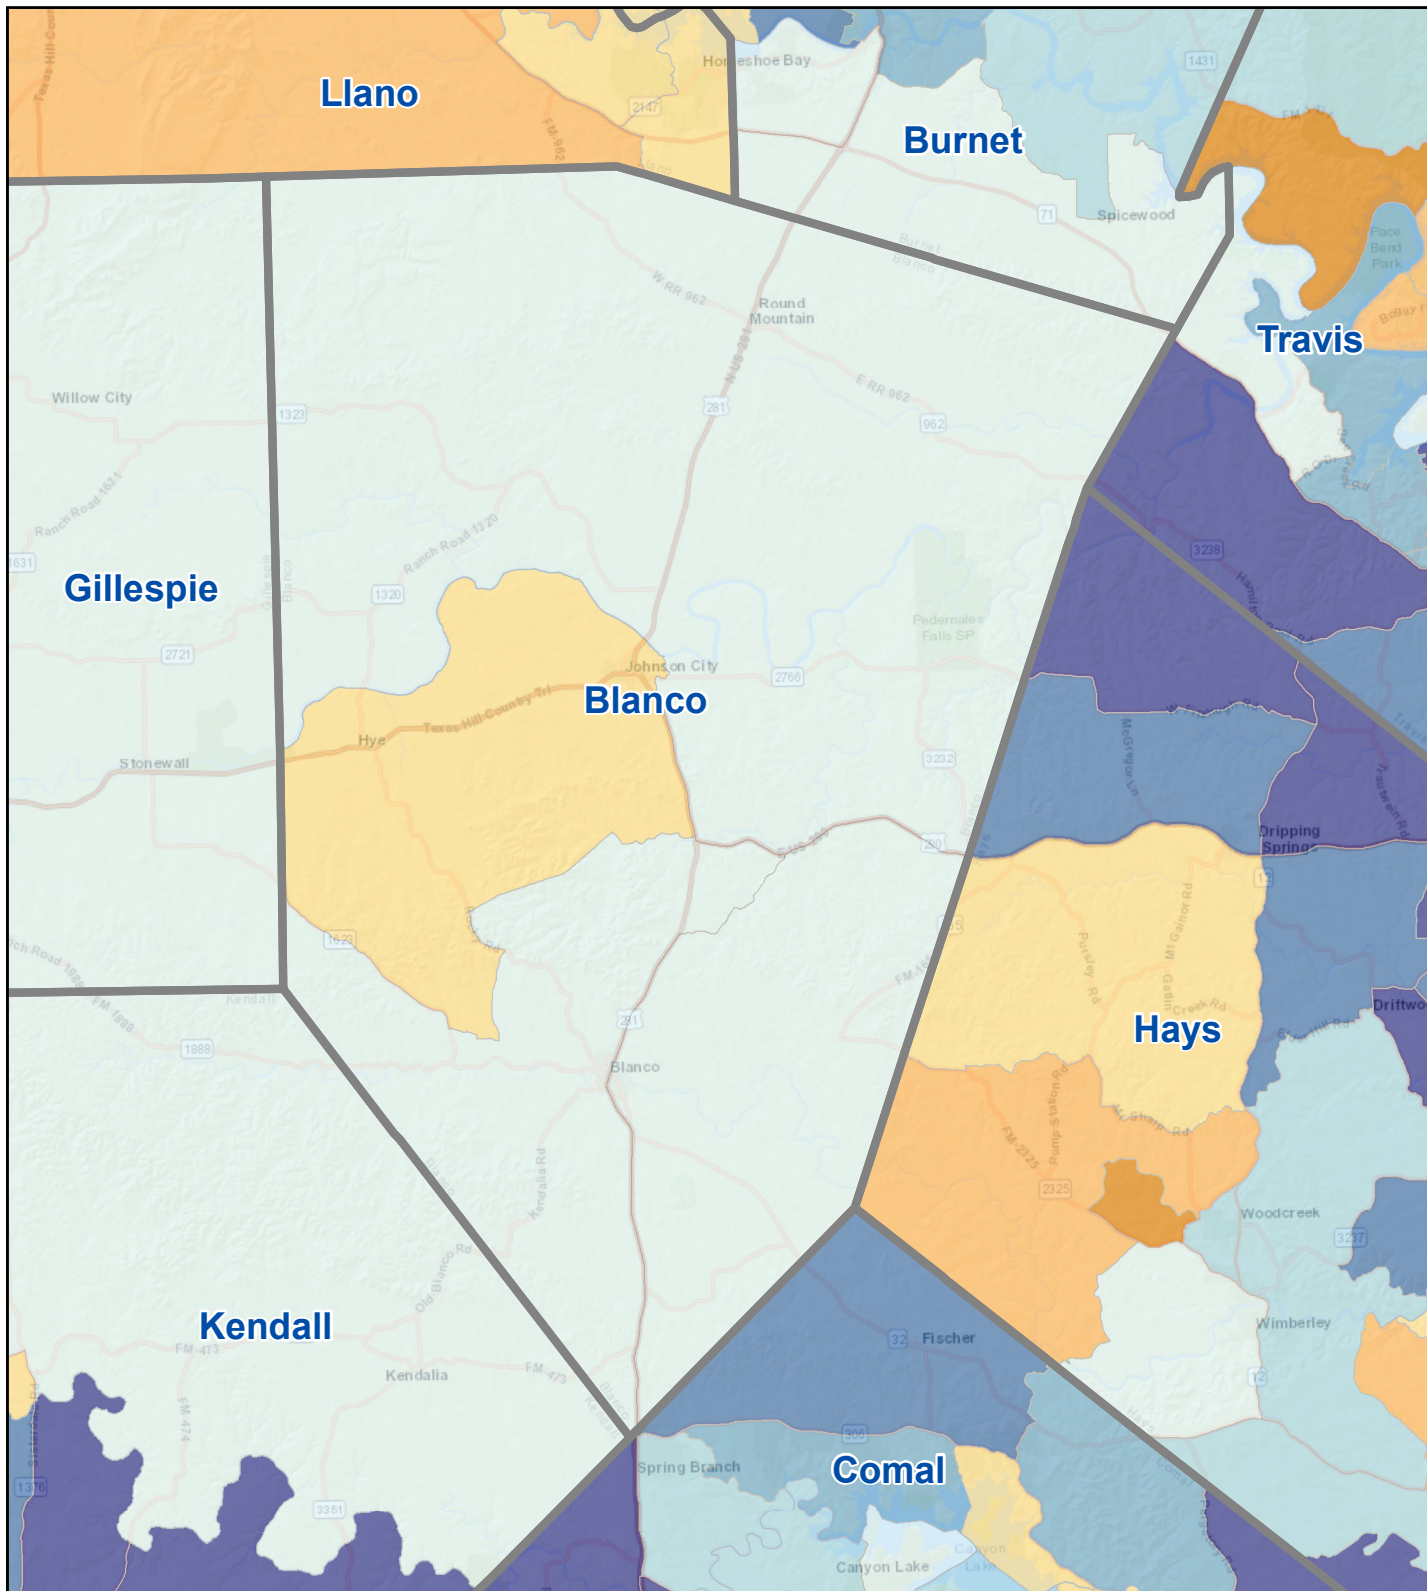

Census Bureau 2020 Self-Response Rates in Texas Census Tracts Blanco County

Updated: 10/16/2020

Census Self-Response Rate, 2020

CensusTract

Census Self-Response Rates

US 2010	66.5%	
US 2020	66.9%	
Texas 2010	64.4%	
Texas 2020	62.8%	
County 2010	50.6%	
County 2020	52.1%	
Households in county that have not responded		2,058
Households needed to respond to reach 2010 rate		-64

Data Source:

U.S. Census Bureau, 2020 Census Self-Response Rates
(<https://2020census.gov/en/response-rates.html>)

<https://demographics.texas.gov>