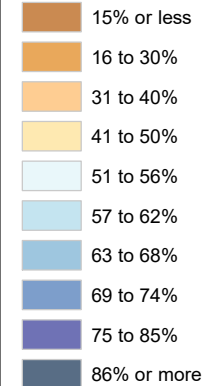

# Census Bureau 2020 Self-Response Rates in Texas Census Tracts Bosque County

Updated: 10/16/2020

Census Self-Response Rate, 2020

CensusTract

Census Self-Response Rates

US 2010	66.5%	
US 2020	66.9%	
Texas 2010	64.4%	
Texas 2020	62.8%	
County 2010	52.8%	
County 2020	52.1%	
Households in county that have not responded		3,395
Households needed to respond to reach 2010 rate		50