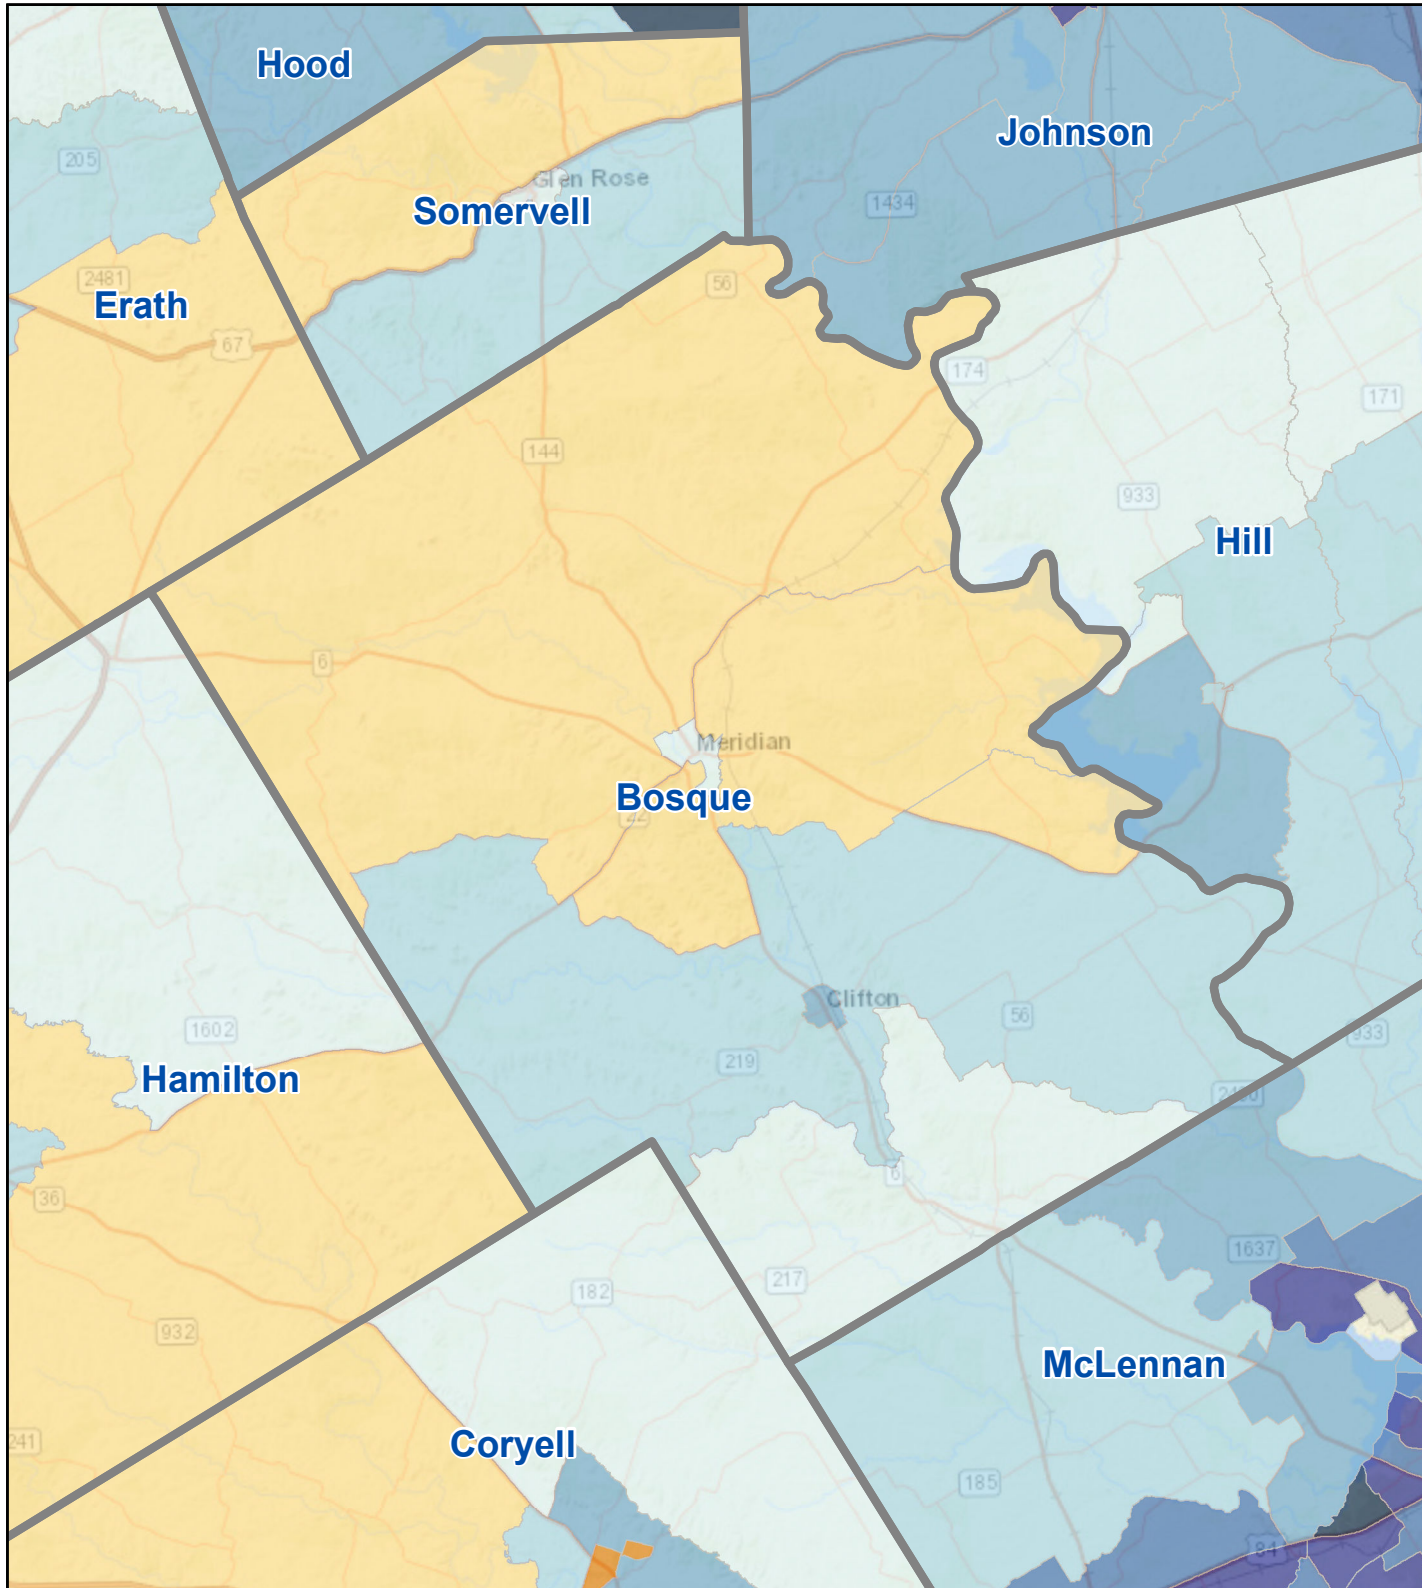

# Census Bureau 2020 Self-Response Rates in Texas Census Tracts Bosque County

Updated: 10/16/2020

Census Self-Response Rate, 2020

CensusTract

Census Self-Response Rates

US 2010	66.5%	
US 2020	66.9%	
Texas 2010	64.4%	
Texas 2020	62.8%	
County 2010	52.8%	
County 2020	52.1%	
Households in county that have not responded		3,395
Households needed to respond to reach 2010 rate		50