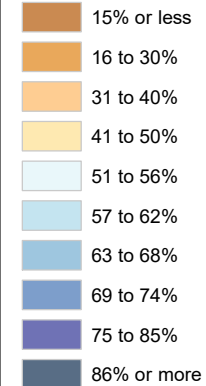

Census Bureau 2020 Self-Response Rates in Texas Census Tracts Bowie County

Updated: 10/16/2020

Census Self-Response Rate, 2020

CensusTract

Census Self-Response Rates

US 2010	66.5%	
US 2020	66.9%	
Texas 2010	64.4%	
Texas 2020	62.8%	
County 2010	64.1%	
County 2020	60.2%	
Households in county that have not responded		13,425
Households needed to respond to reach 2010 rate		1,316