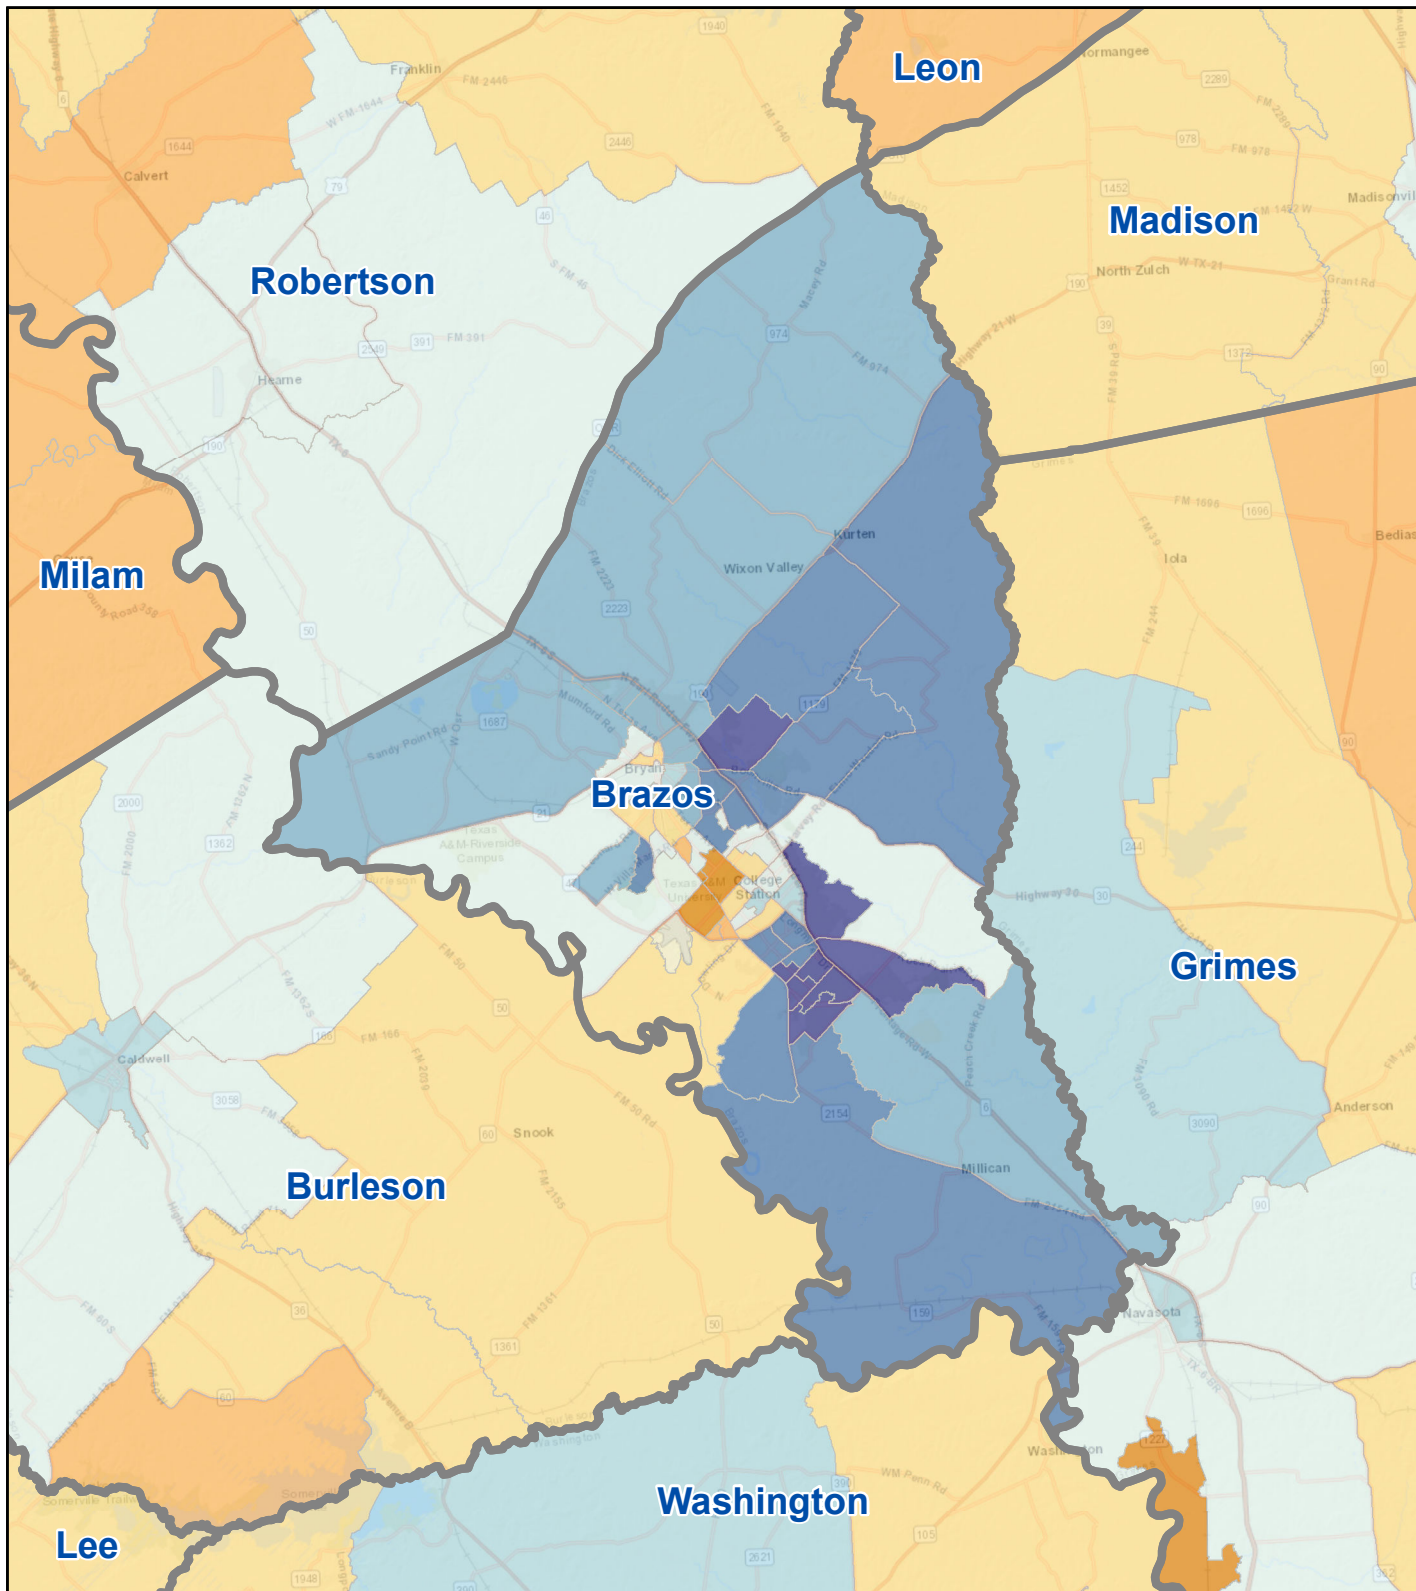

Census Bureau 2020 Self-Response Rates in Texas Census Tracts Brazos County

Updated: 10/16/2020

Census Self-Response Rate, 2020

CensusTract

Census Self-Response Rates

US 2010	66.5%	
US 2020	66.9%	
Texas 2010	64.4%	
Texas 2020	62.8%	
County 2010	64.4%	
County 2020	59%	
Households in county that have not responded		32,412
Households needed to respond to reach 2010 rate		4,269