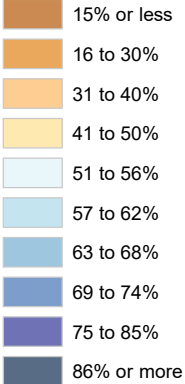

Census Bureau 2020 Self-Response Rates in Texas Census Tracts Brewster County

Updated: 10/16/2020

Census Self-Response Rate, 2020

CensusTract

Census Self-Response Rates

US 2010	66.5%	
US 2020	66.9%	
Texas 2010	64.4%	
Texas 2020	62.8%	
County 2010	46.8%	
County 2020	36.1%	
Households in county that have not responded		2,519
Households needed to respond to reach 2010 rate		422