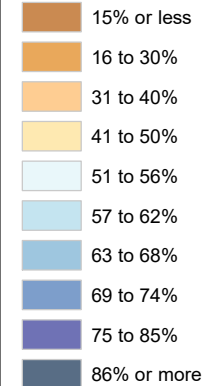

Census Bureau 2020 Self-Response Rates in Texas Census Tracts Burleson County

Updated: 10/16/2020

Census Self-Response Rate, 2020

CensusTract

Census Self-Response Rates

US 2010	66.5%	
US 2020	66.9%	
Texas 2010	64.4%	
Texas 2020	62.8%	
County 2010	52.6%	
County 2020	46.1%	
Households in county that have not responded		3,640
Households needed to respond to reach 2010 rate		439