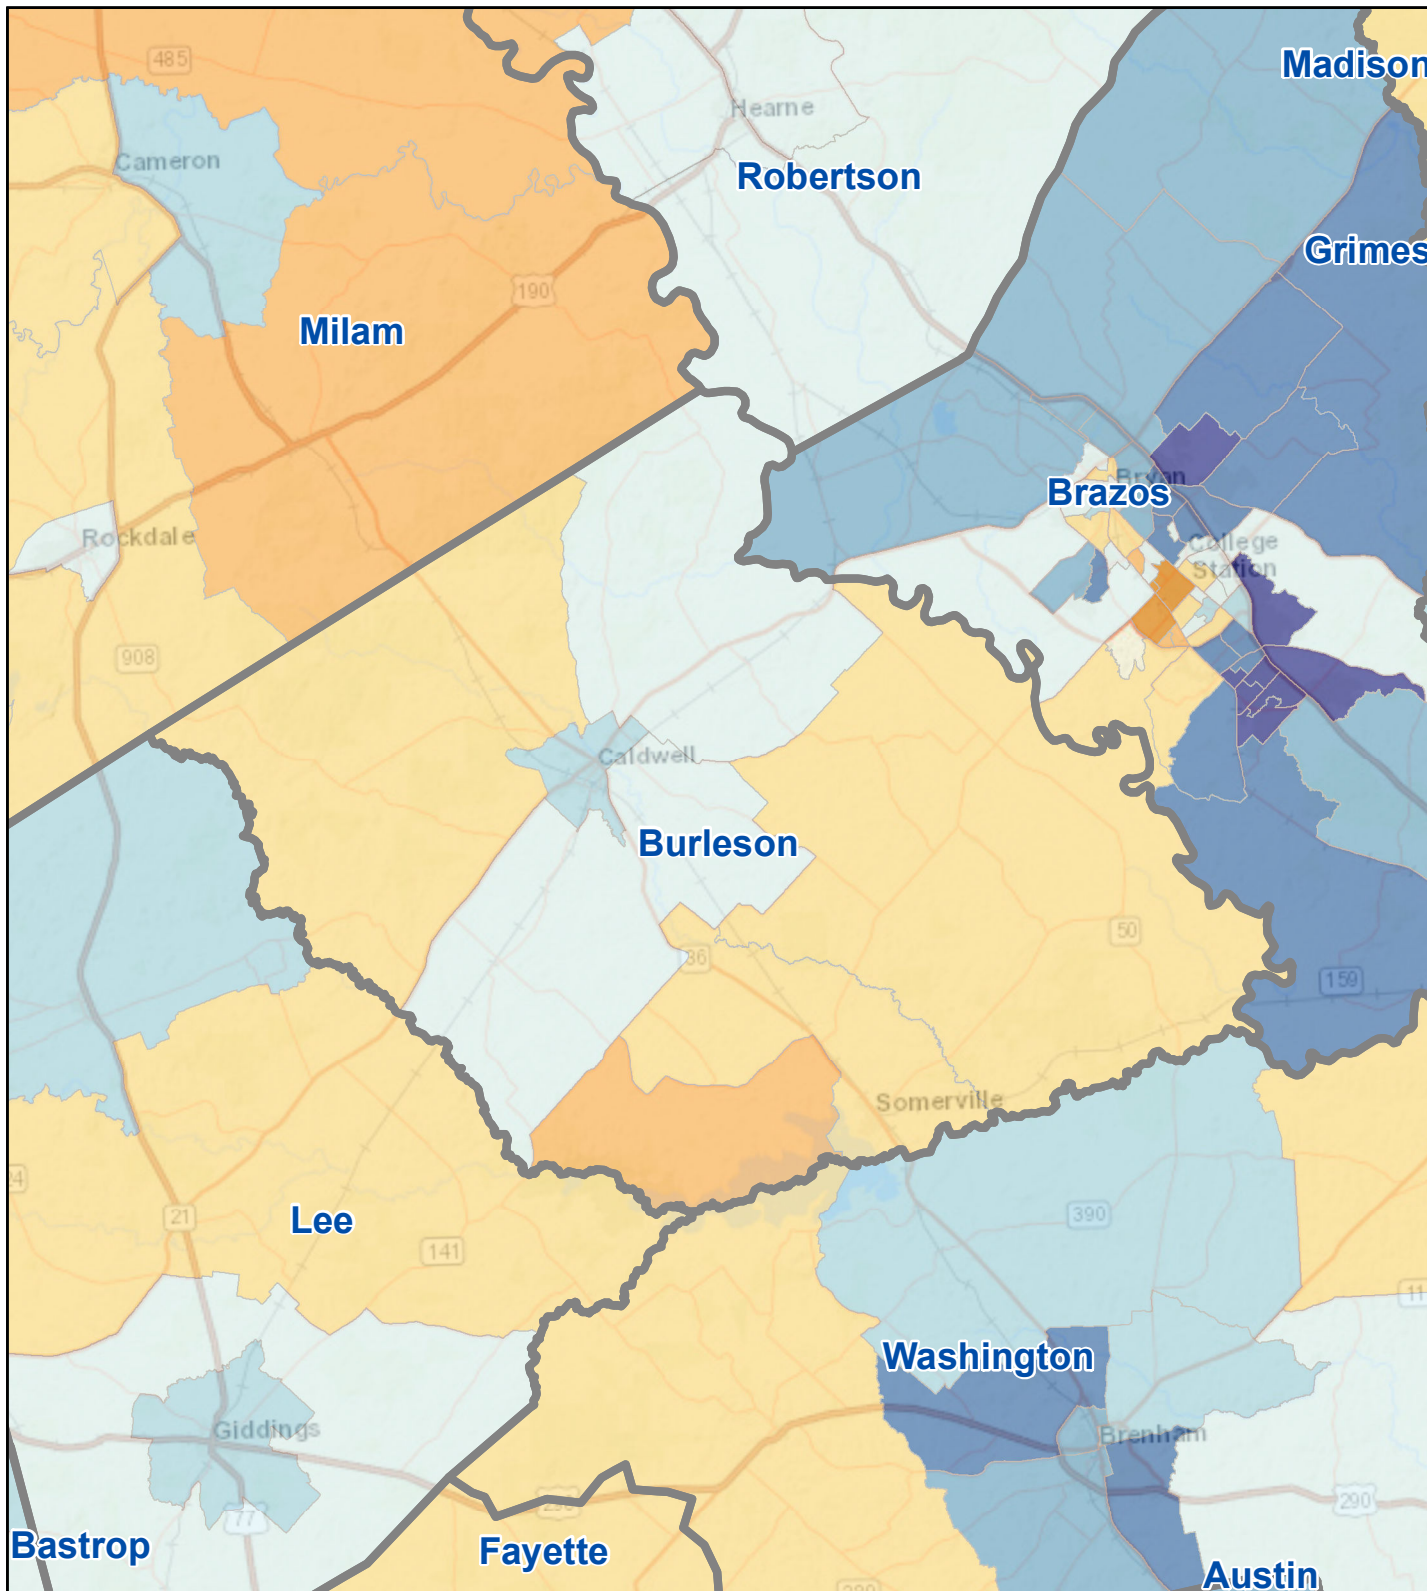

Census Bureau 2020 Self-Response Rates in Texas Census Tracts Burleson County

Updated: 10/16/2020

Census Self-Response Rate, 2020

CensusTract

Census Self-Response Rates

US 2010	66.5%	
US 2020	66.9%	
Texas 2010	64.4%	
Texas 2020	62.8%	
County 2010	52.6%	
County 2020	46.1%	
Households in county that have not responded		3,640
Households needed to respond to reach 2010 rate		439