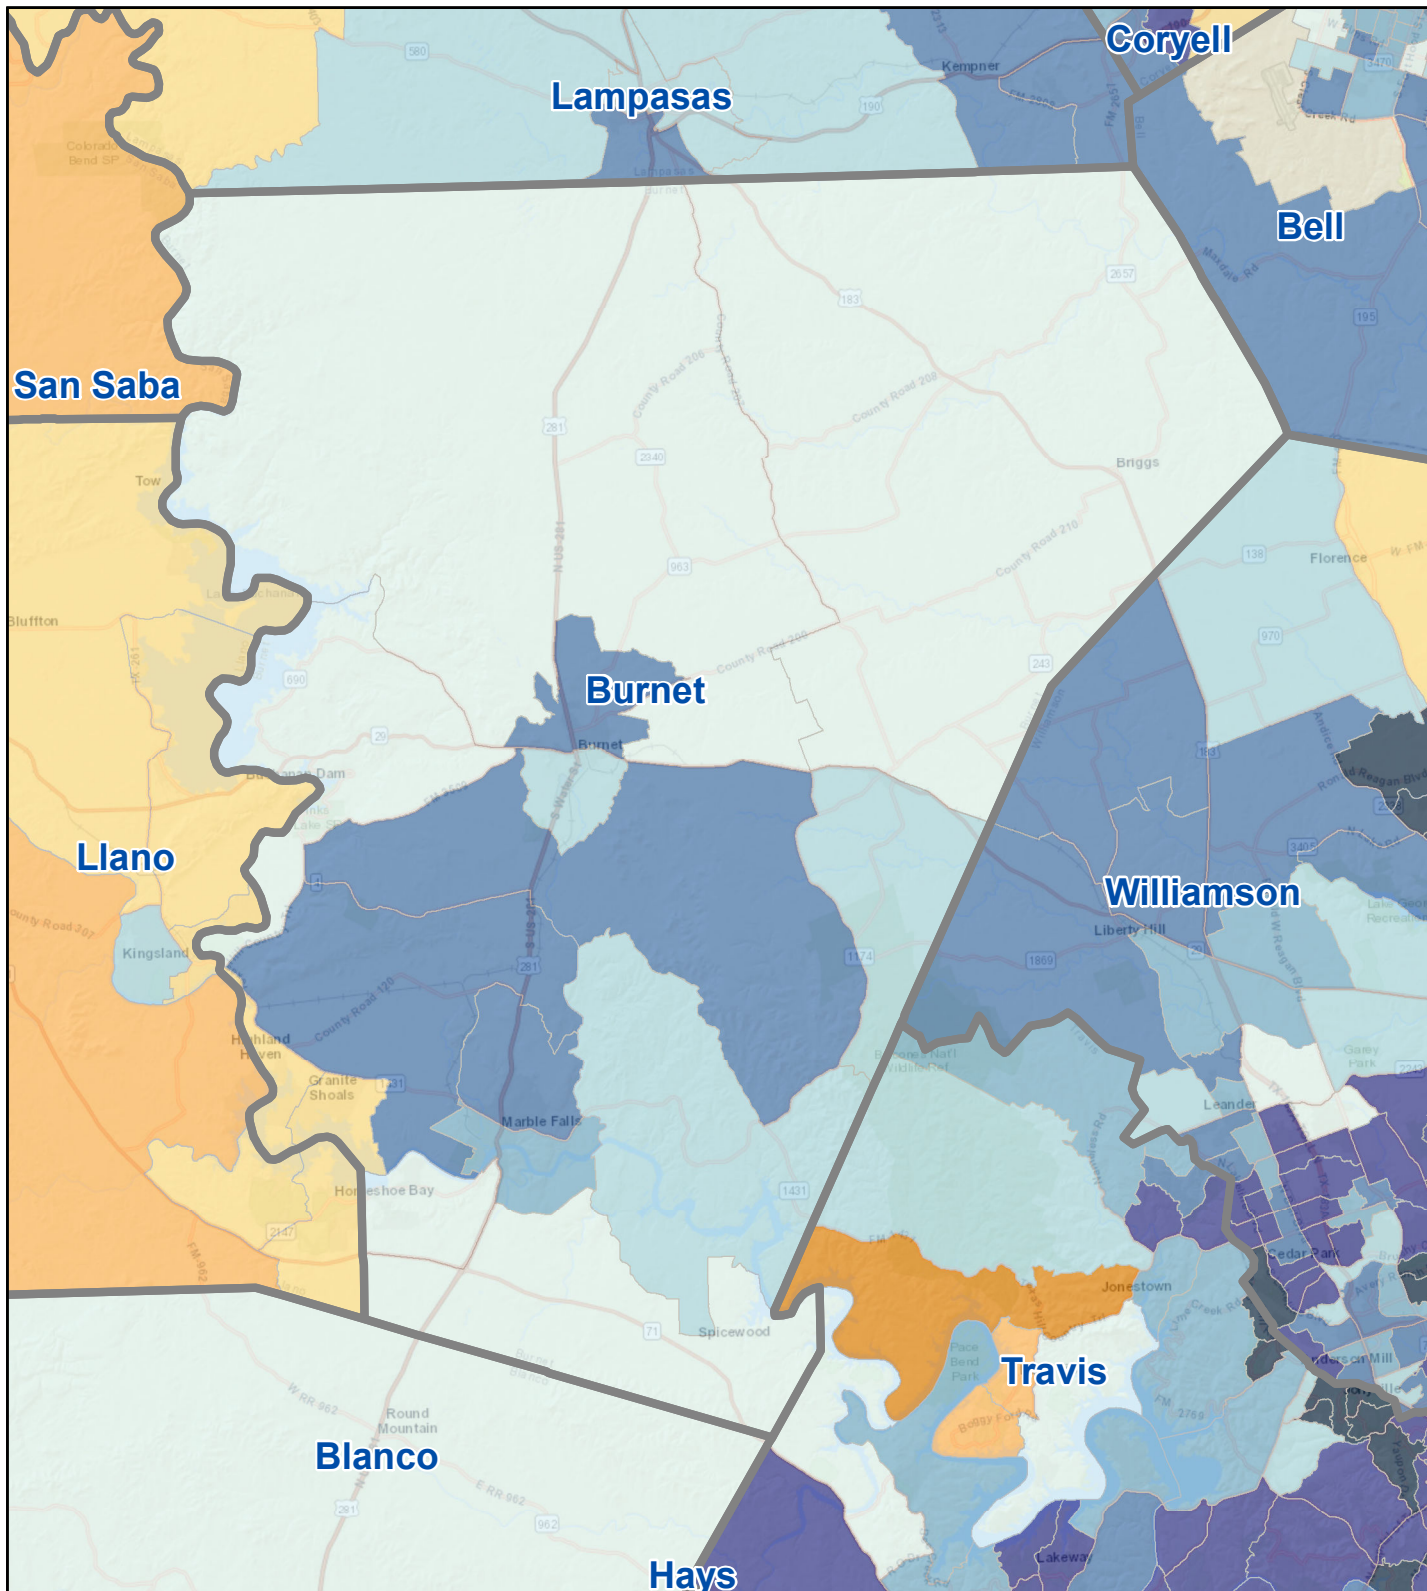

Census Bureau 2020 Self-Response Rates in Texas Census Tracts Burnet County

Updated: 10/16/2020

Census Self-Response Rate, 2020

CensusTract

Census Self-Response Rates

US 2010	66.5%
US 2020	66.9%
Texas 2010	64.4%
Texas 2020	62.8%
County 2010	56.5%
County 2020	59.3%

Households in county that have not responded	7,417
Households needed to respond to reach 2010 rate	-510

Data Source:

U.S. Census Bureau, 2020 Census Self-Response Rates
(<https://2020census.gov/en/response-rates.html>)