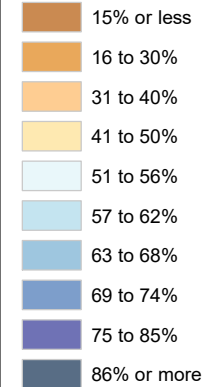

Census Bureau 2020 Self-Response Rates in Texas Census Tracts Burnet County

Updated: 10/16/2020

Census Self-Response Rate, 2020

CensusTract

Census Self-Response Rates

US 2010	66.5%
US 2020	66.9%
Texas 2010	64.4%
Texas 2020	62.8%
County 2010	56.5%
County 2020	59.3%

Households in county that have not responded	7,417
Households needed to respond to reach 2010 rate	-510

Data Source:

U.S. Census Bureau, 2020 Census Self-Response Rates
(<https://2020census.gov/en/response-rates.html>)