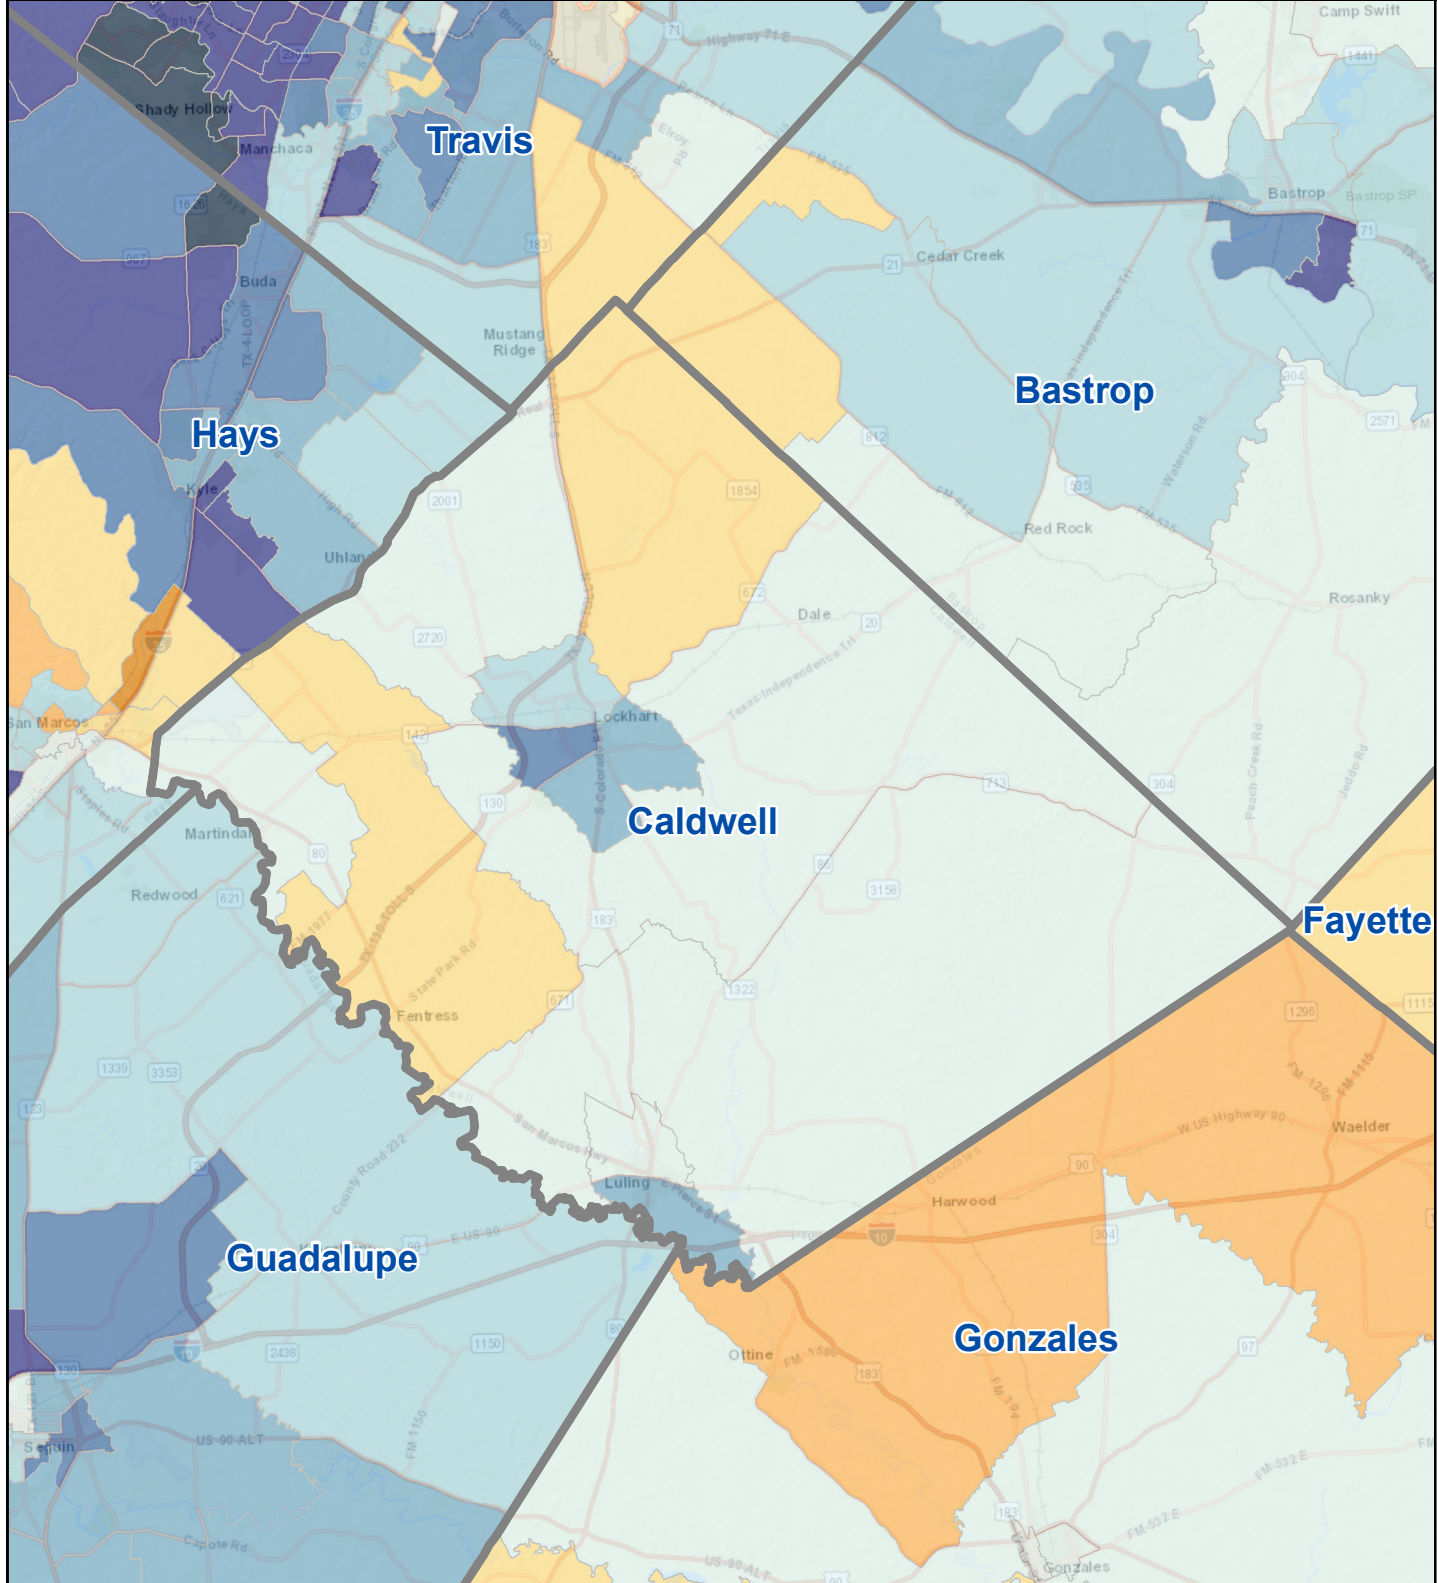

Census Bureau 2020 Self-Response Rates in Texas Census Tracts Caldwell County

Updated: 10/16/2020

Census Self-Response Rate, 2020

CensusTract

Census Self-Response Rates

US 2010	66.5%
US 2020	66.9%
Texas 2010	64.4%
Texas 2020	62.8%
County 2010	62.6%
County 2020	57.5%

Households in county that have not responded 5,621
Households needed to respond to reach 2010 rate 674

Data Source:

U.S. Census Bureau, 2020 Census Self-Response Rates
(<https://2020census.gov/en/response-rates.html>)