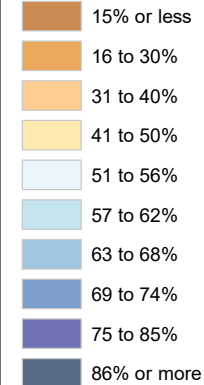

Census Bureau 2020 Self-Response Rates in Texas Census Tracts Caldwell County

Updated: 10/16/2020

Census Self-Response Rate, 2020

CensusTract

Census Self-Response Rates

US 2010	66.5%
US 2020	66.9%
Texas 2010	64.4%
Texas 2020	62.8%
County 2010	62.6%
County 2020	57.5%

Households in county that have not responded 5,621
Households needed to respond to reach 2010 rate 674

Data Source:

U.S. Census Bureau, 2020 Census Self-Response Rates
(<https://2020census.gov/en/response-rates.html>)