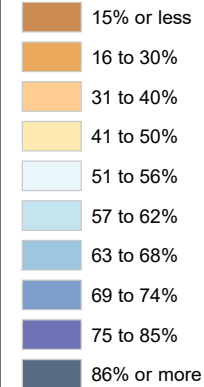

Census Bureau 2020 Self-Response Rates in Texas Census Tracts Callahan County

Updated: 10/16/2020

Census Self-Response Rate, 2020

CensusTract

Census Self-Response Rates

US 2010	66.5%
US 2020	66.9%
Texas 2010	64.4%
Texas 2020	62.8%
County 2010	59.1%
County 2020	57.1%

Households in county that have not responded	2,282
Households needed to respond to reach 2010 rate	106

Data Source:

U.S. Census Bureau, 2020 Census Self-Response Rates
(<https://2020census.gov/en/response-rates.html>)