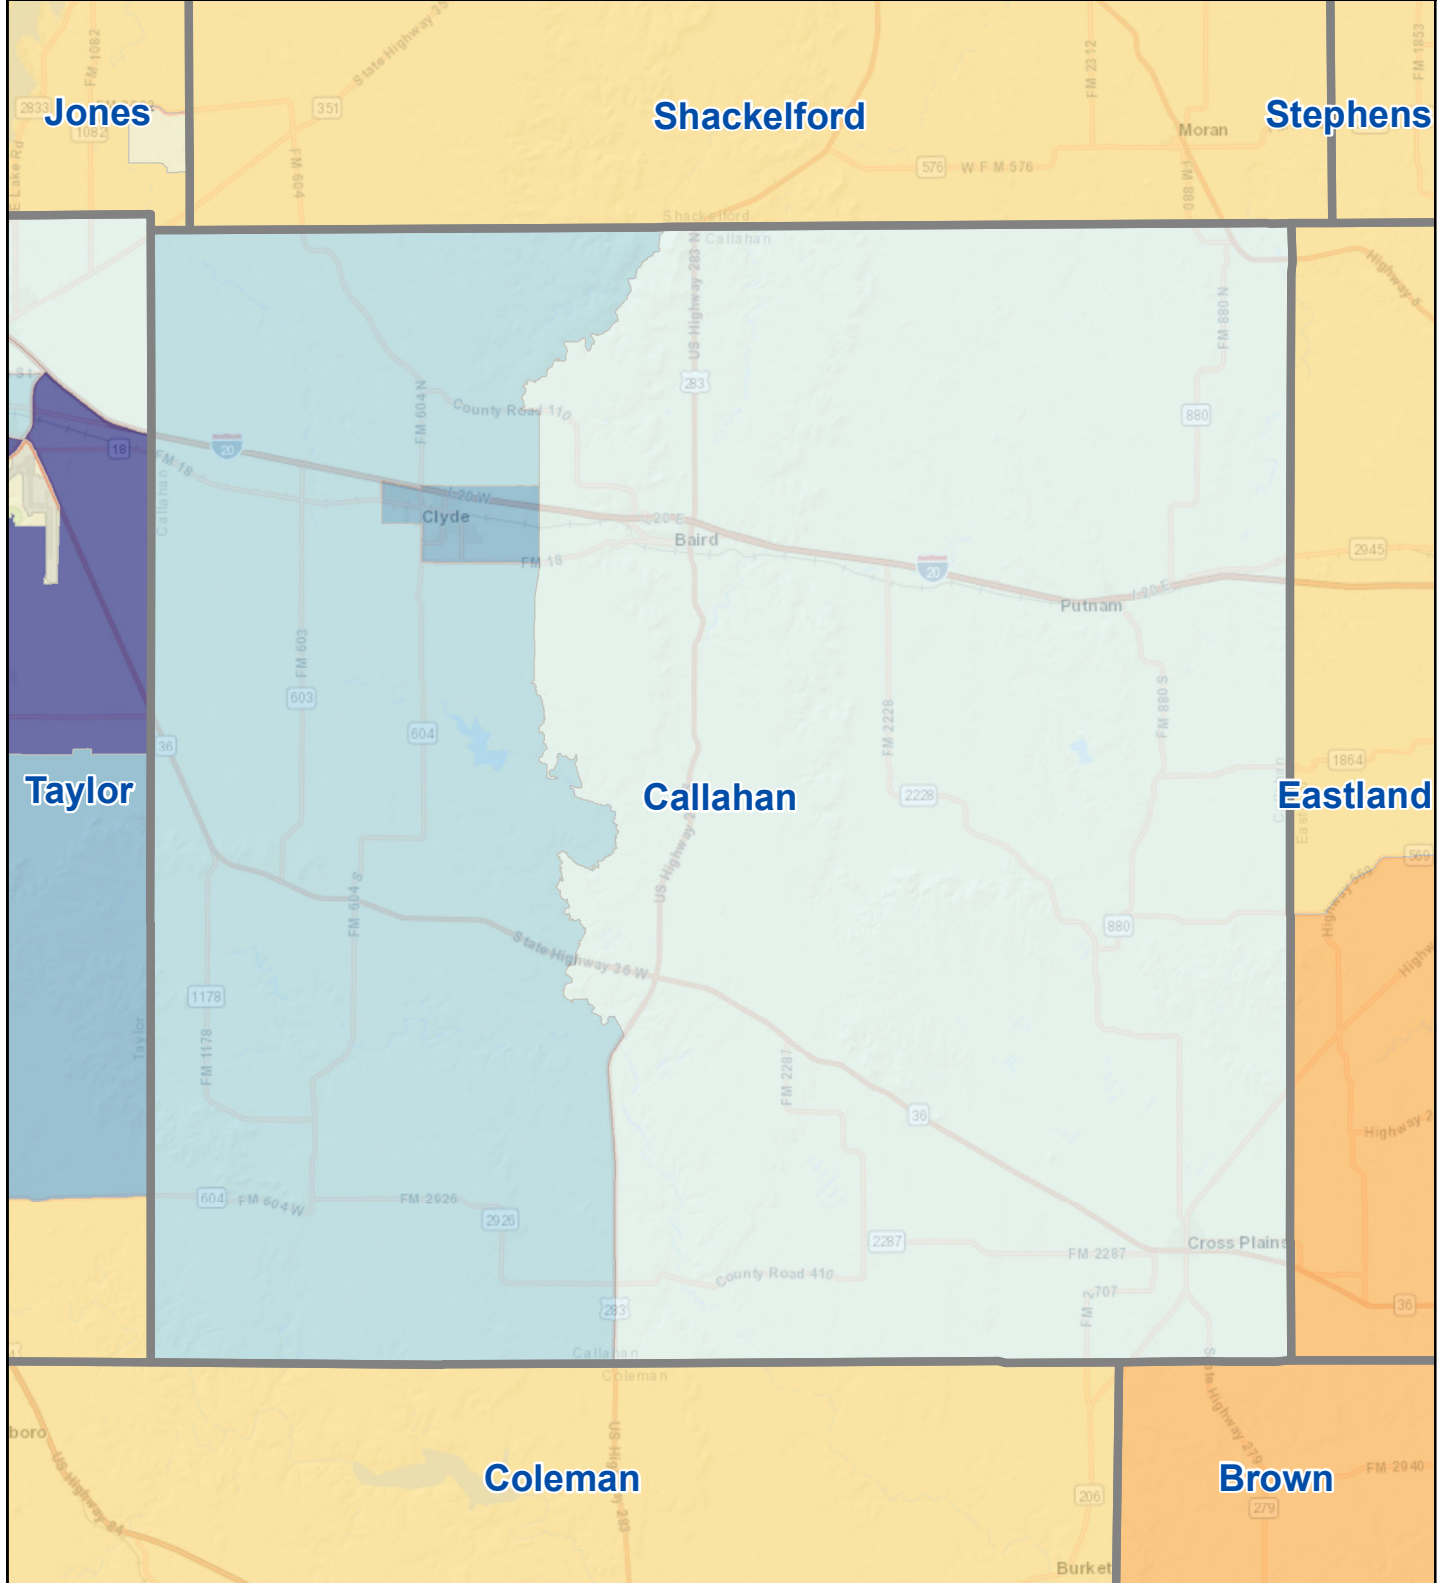

Census Bureau 2020 Self-Response Rates in Texas Census Tracts Callahan County

Updated: 10/16/2020

Census Self-Response Rate, 2020

CensusTract

Census Self-Response Rates

US 2010	66.5%
US 2020	66.9%
Texas 2010	64.4%
Texas 2020	62.8%
County 2010	59.1%
County 2020	57.1%

Households in county that have not responded	2,282
Households needed to respond to reach 2010 rate	106

Data Source:

U.S. Census Bureau, 2020 Census Self-Response Rates
(<https://2020census.gov/en/response-rates.html>)