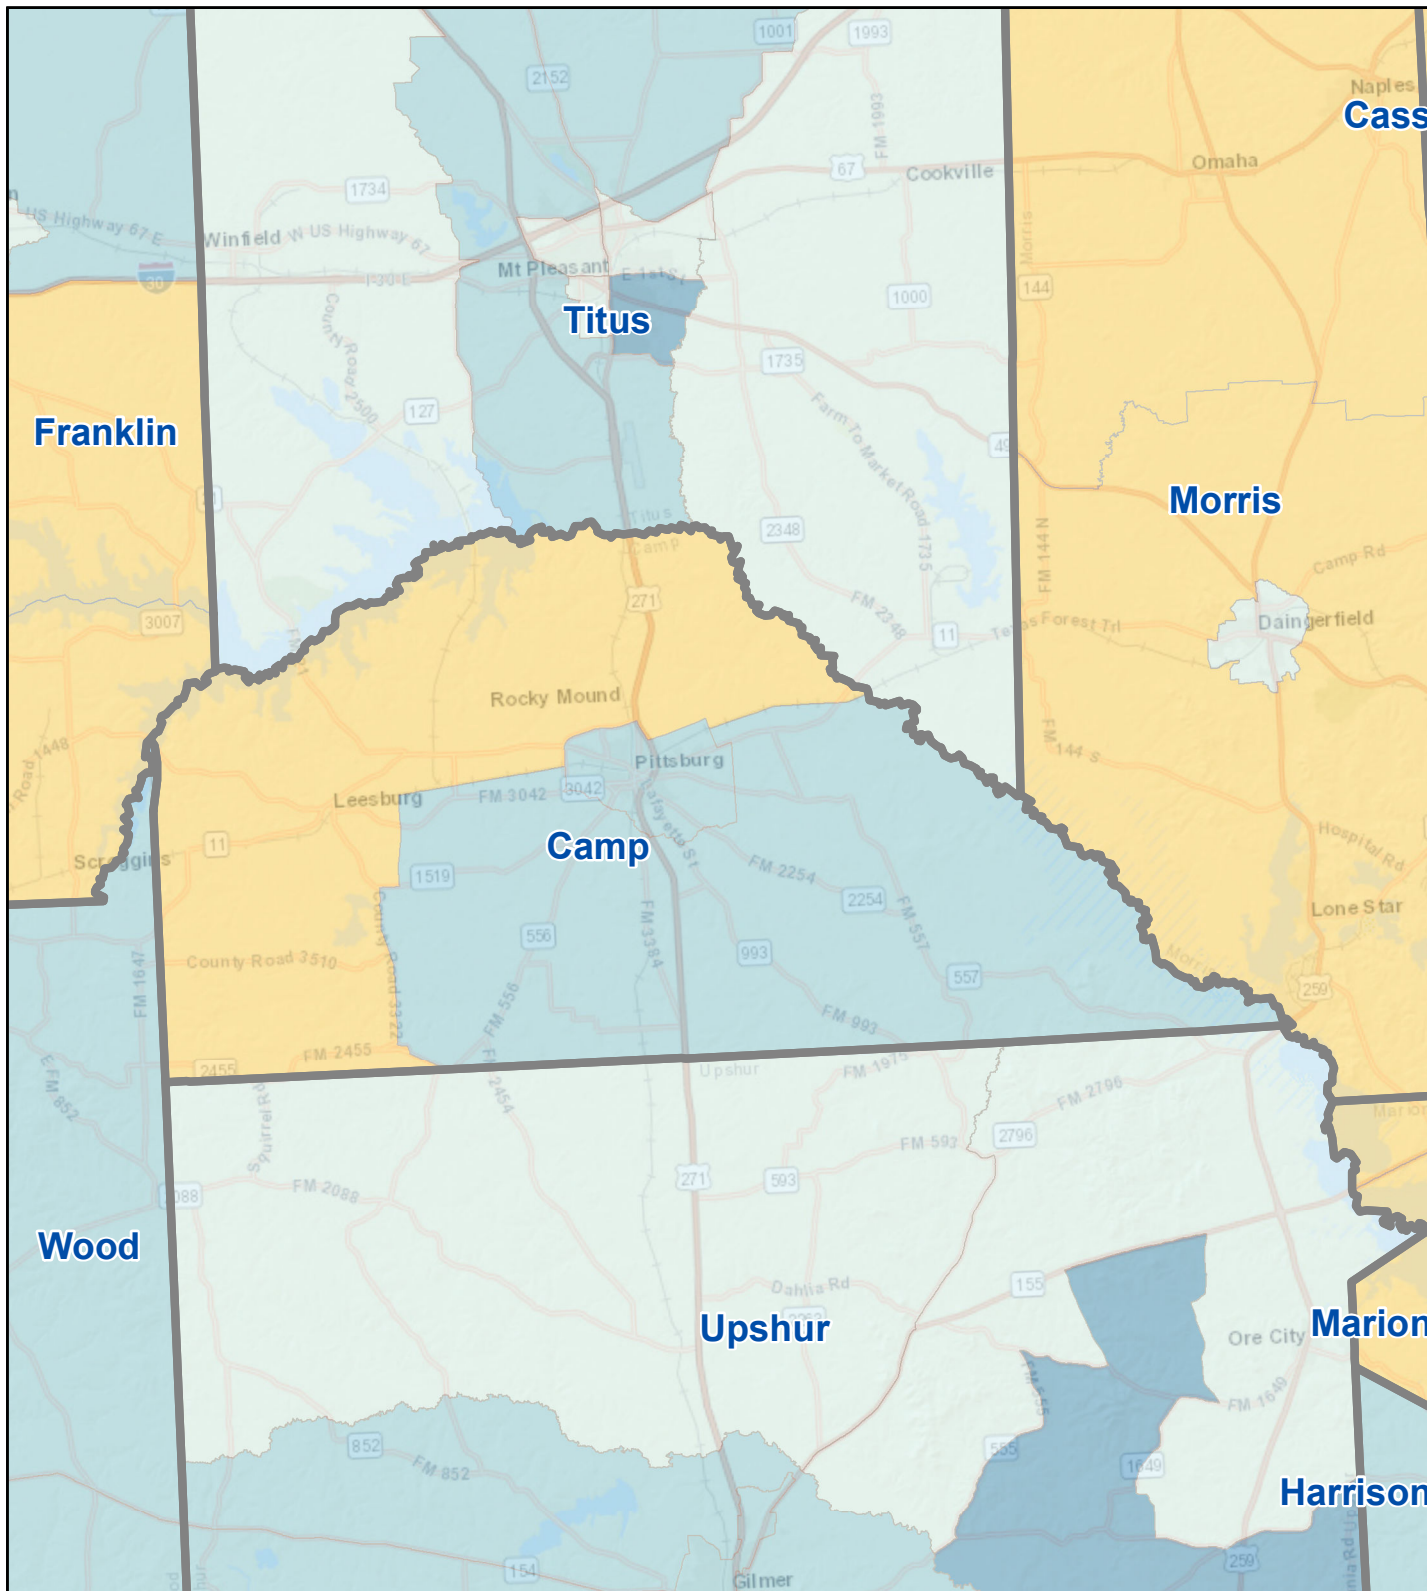

Census Bureau 2020 Self-Response Rates in Texas Census Tracts Camp County

Updated: 10/16/2020

Census Self-Response Rate, 2020

CensusTract

Census Self-Response Rates

US 2010	66.5%	
US 2020	66.9%	
Texas 2010	64.4%	
Texas 2020	62.8%	
County 2010	59.5%	
County 2020	52.5%	
Households in county that have not responded		2,229
Households needed to respond to reach 2010 rate		328