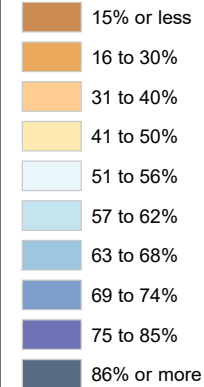

Census Bureau 2020 Self-Response Rates in Texas Census Tracts Camp County

Updated: 10/16/2020

Census Self-Response Rate, 2020

CensusTract

Census Self-Response Rates

US 2010	66.5%	
US 2020	66.9%	
Texas 2010	64.4%	
Texas 2020	62.8%	
County 2010	59.5%	
County 2020	52.5%	
Households in county that have not responded		2,229
Households needed to respond to reach 2010 rate		328