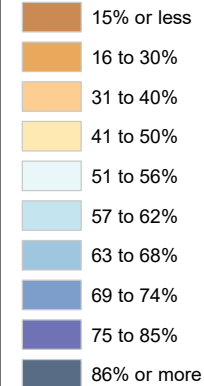

# Census Bureau 2020 Self-Response Rates in Texas Census Tracts Cass County

Updated: 10/16/2020

Census Self-Response Rate, 2020

CensusTract

Census Self-Response Rates

US 2010	66.5%	
US 2020	66.9%	
Texas 2010	64.4%	
Texas 2020	62.8%	
County 2010	56%	
County 2020	54.1%	
Households in county that have not responded		5,411
Households needed to respond to reach 2010 rate		224