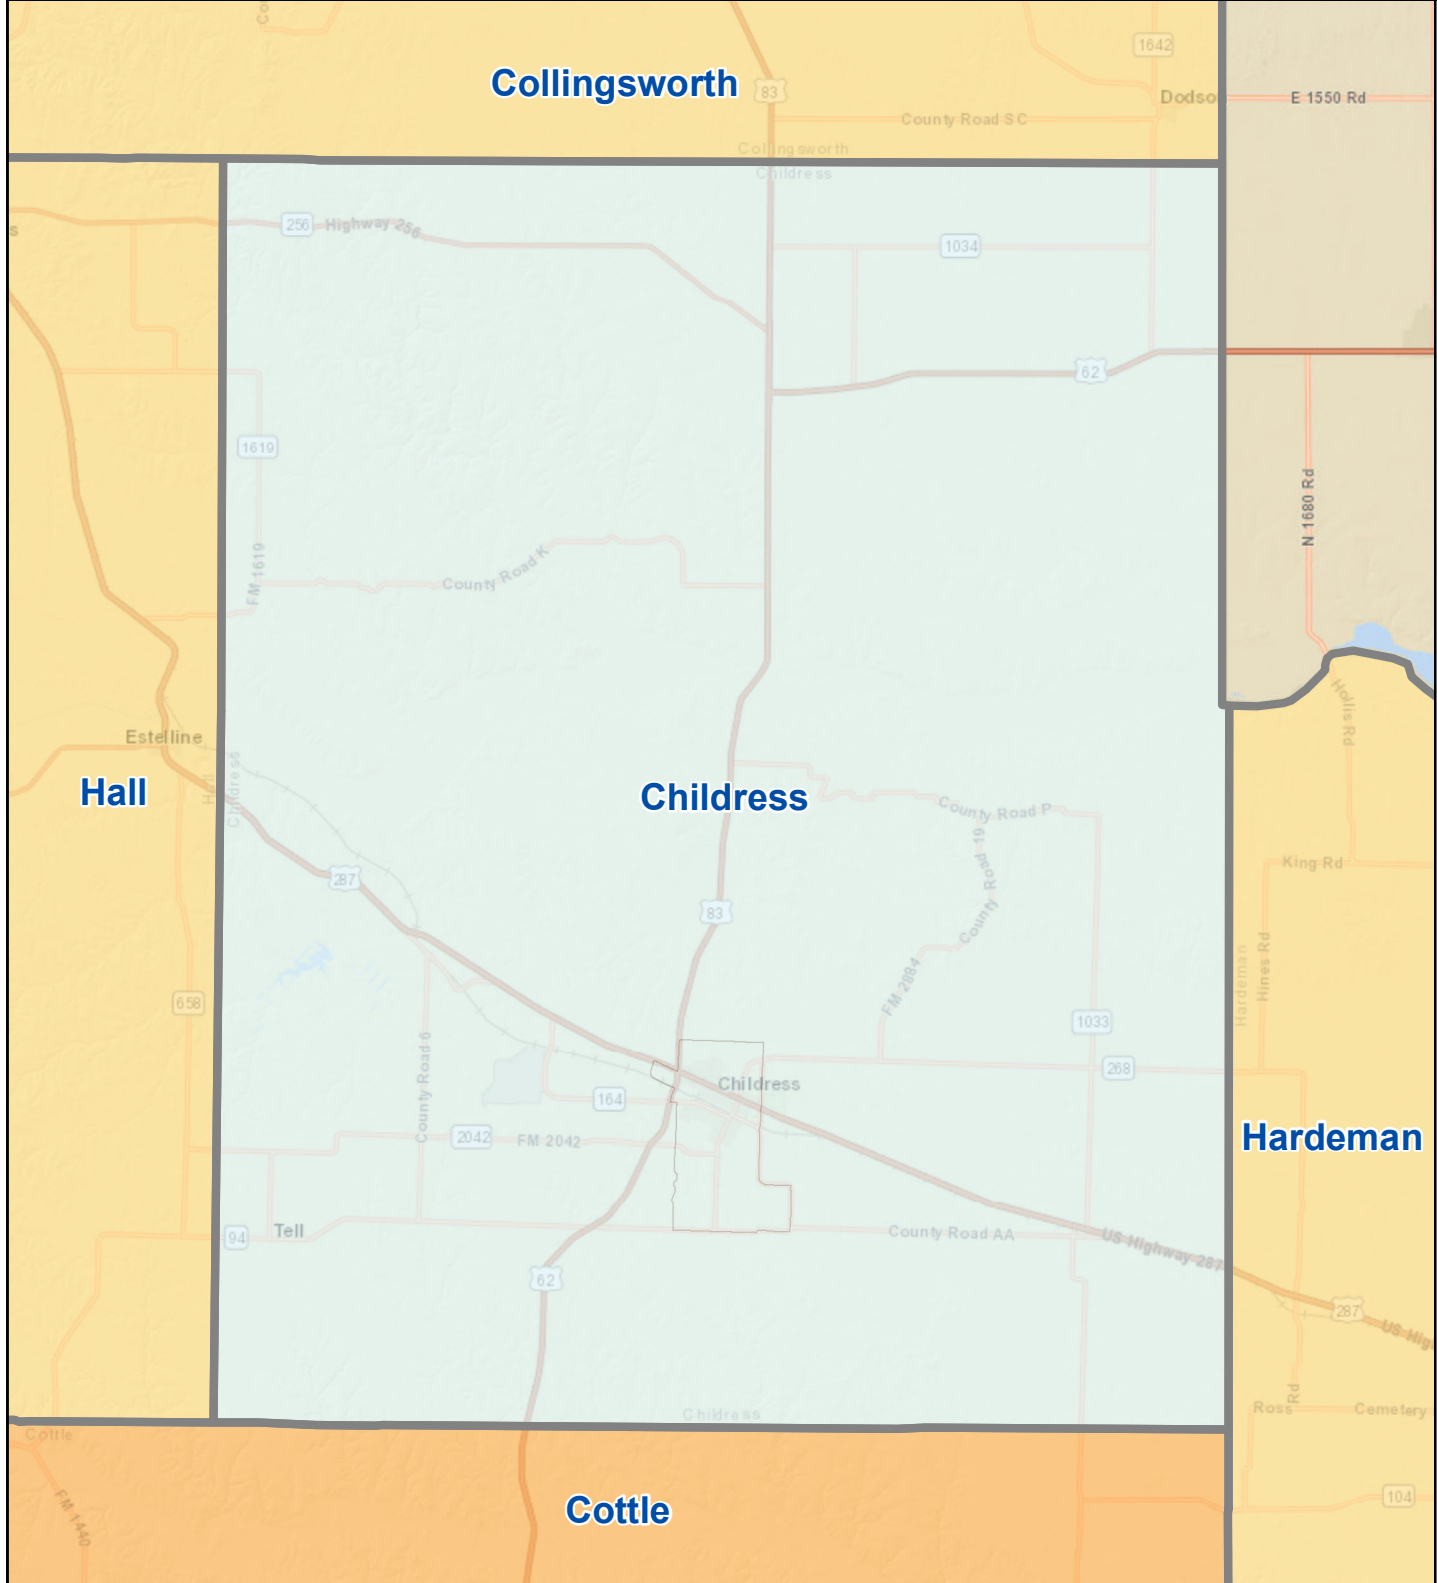

# Census Bureau 2020 Self-Response Rates in Texas Census Tracts Childress County

Updated: 10/16/2020

Census Self-Response Rate, 2020

CensusTract

Census Self-Response Rates

US 2010	66.5%
US 2020	66.9%
Texas 2010	64.4%
Texas 2020	62.8%
County 2010	57.3%
County 2020	53.3%