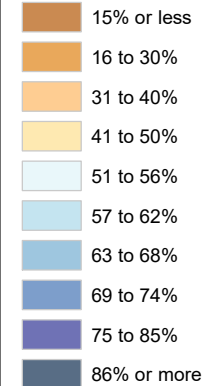

# Census Bureau 2020 Self-Response Rates in Texas Census Tracts Childress County

Updated: 10/16/2020

Census Self-Response Rate, 2020

CensusTract

Census Self-Response Rates

US 2010	66.5%
US 2020	66.9%
Texas 2010	64.4%
Texas 2020	62.8%
County 2010	57.3%
County 2020	53.3%

Households in county that have not responded	1,044
Households needed to respond to reach 2010 rate	89

Data Source:

U.S. Census Bureau, 2020 Census Self-Response Rates  
(<https://2020census.gov/en/response-rates.html>)