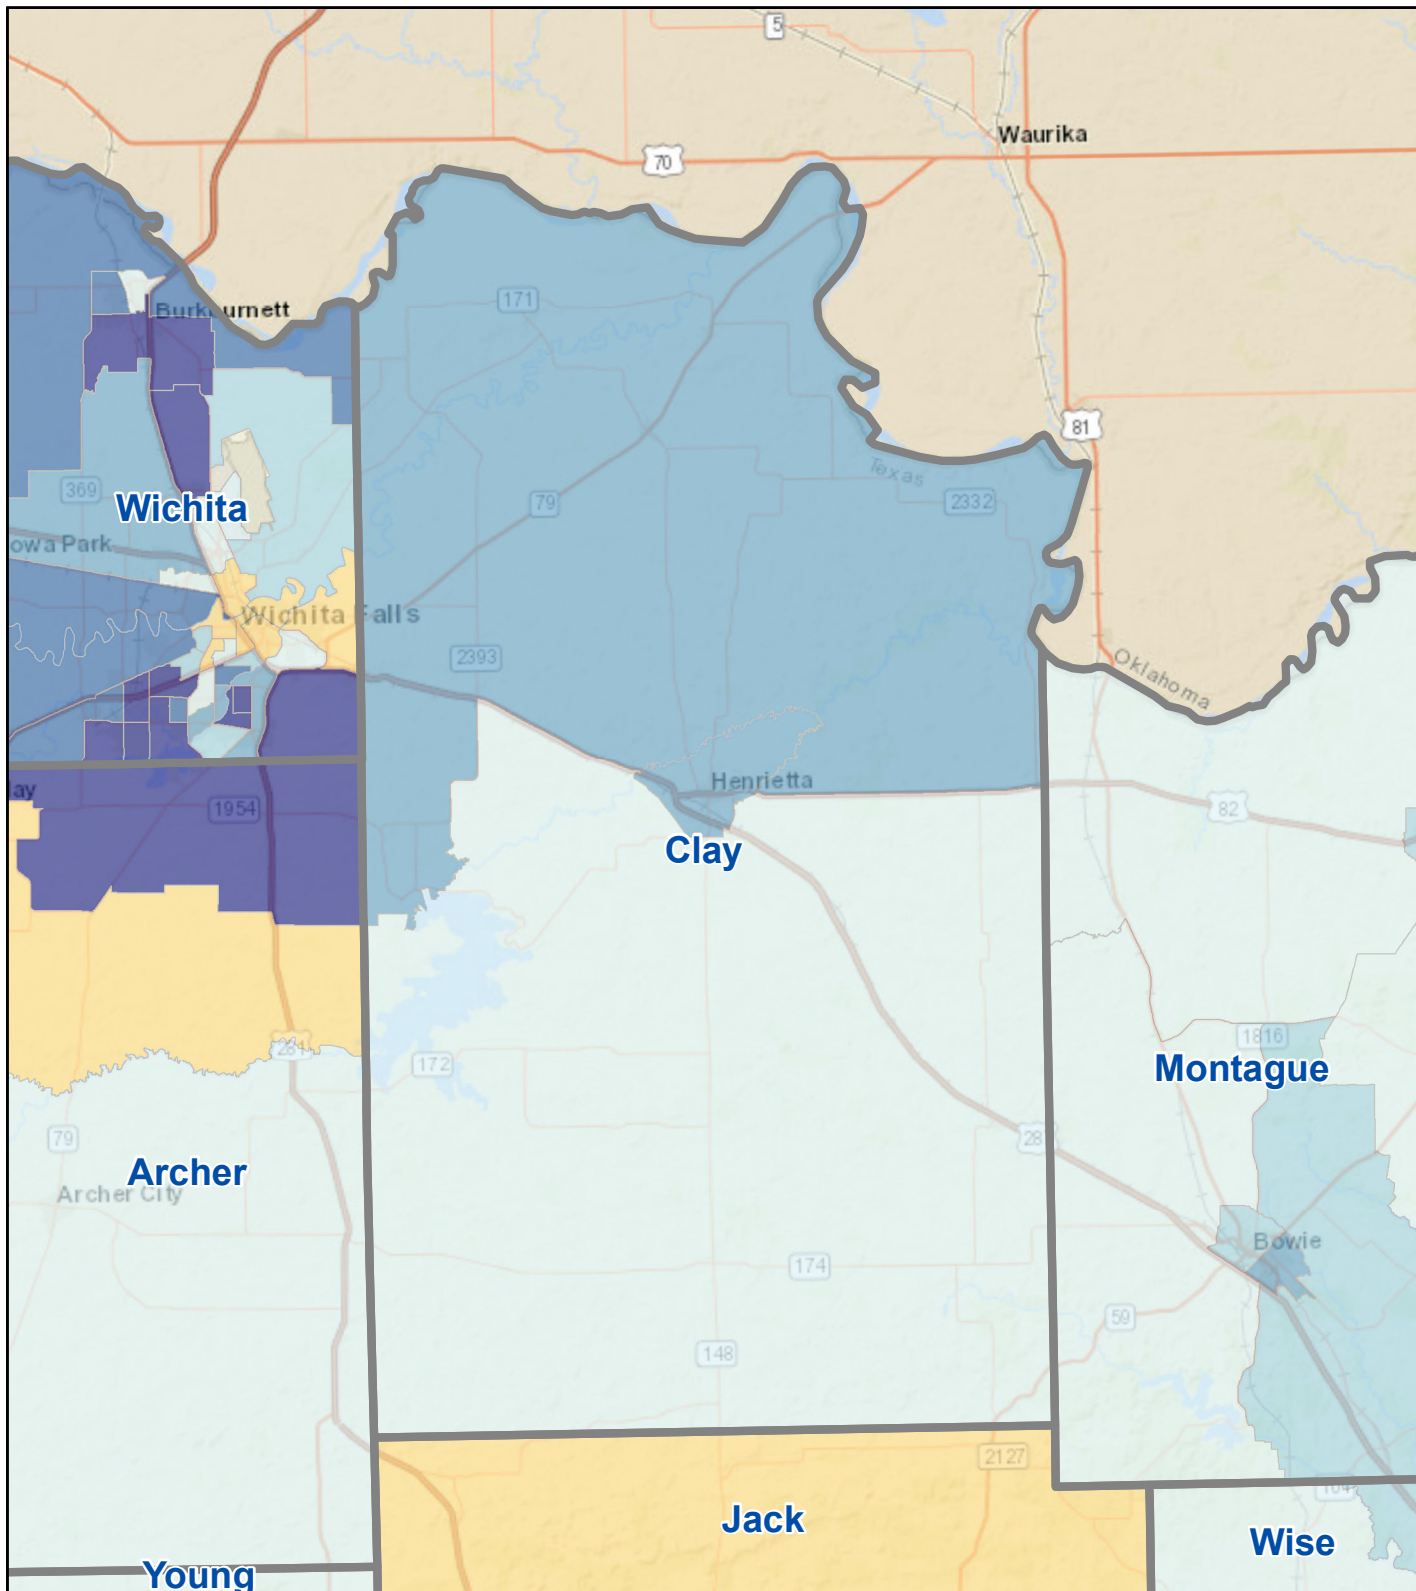

# Census Bureau 2020 Self-Response Rates in Texas Census Tracts Clay County

Updated: 10/16/2020

Census Self-Response Rate, 2020

CensusTract

Census Self-Response Rates

US 2010	66.5%	
US 2020	66.9%	
Texas 2010	64.4%	
Texas 2020	62.8%	
County 2010	67.6%	
County 2020	61.2%	
Households in county that have not responded		1,569
Households needed to respond to reach 2010 rate		259