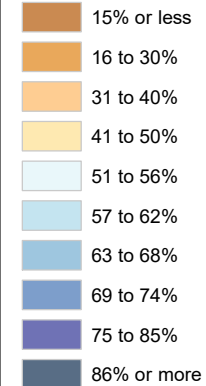

# Census Bureau 2020 Self-Response Rates in Texas Census Tracts Coke County

Updated: 10/16/2020

Census Self-Response Rate, 2020

CensusTract

Census Self-Response Rates

US 2010	66.5%
US 2020	66.9%
Texas 2010	64.4%
Texas 2020	62.8%
County 2010	40.5%
County 2020	31.2%

Households in county that have not responded	1,112
Households needed to respond to reach 2010 rate	150

Data Source:

U.S. Census Bureau, 2020 Census Self-Response Rates  
(<https://2020census.gov/en/response-rates.html>)