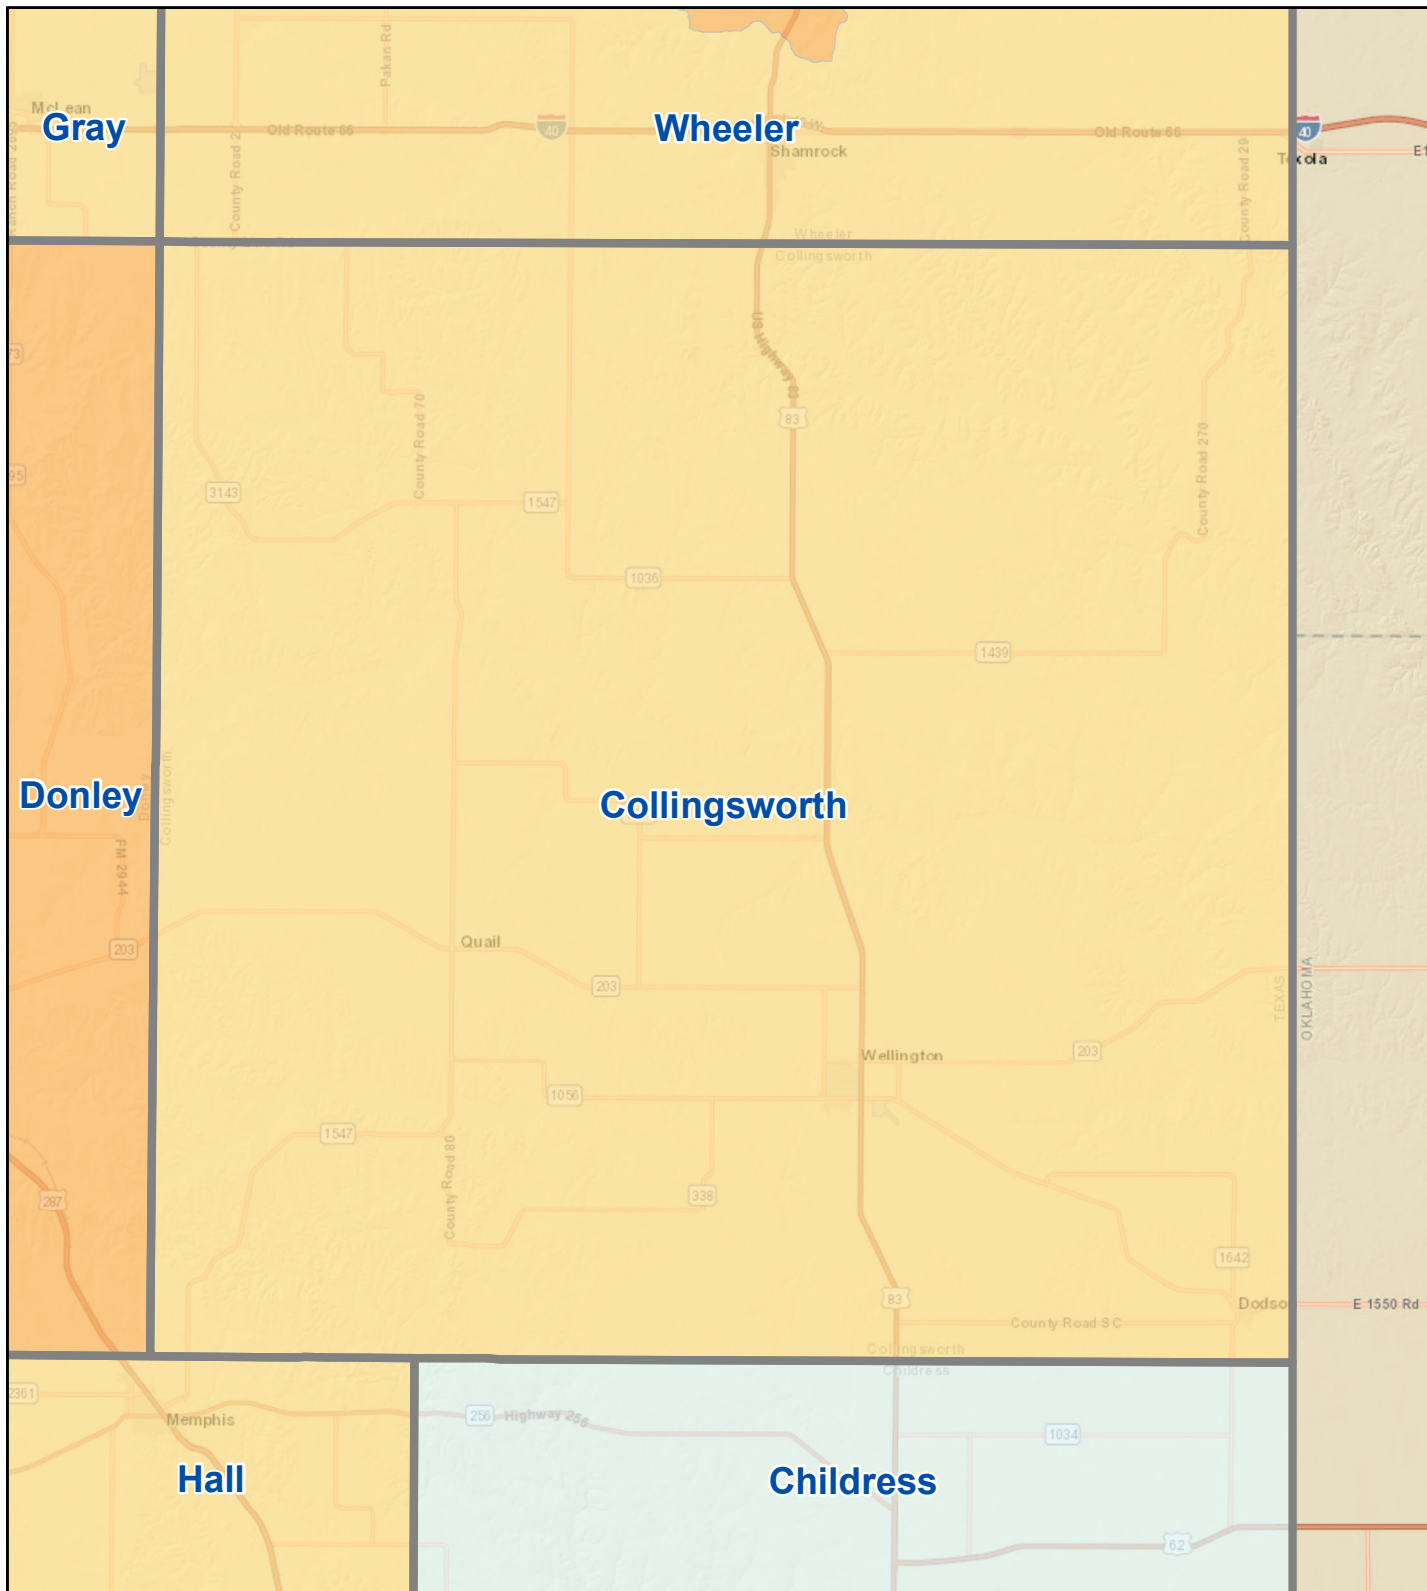

Census Bureau 2020 Self-Response Rates in Texas Census Tracts Collingsworth County

Updated: 10/16/2020

Census Self-Response Rate, 2020

CensusTract

Census Self-Response Rates

US 2010	66.5%	
US 2020	66.9%	
Texas 2010	64.4%	
Texas 2020	62.8%	
County 2010	50.7%	
County 2020	47.3%	
Households in county that have not responded		556
Households needed to respond to reach 2010 rate		36