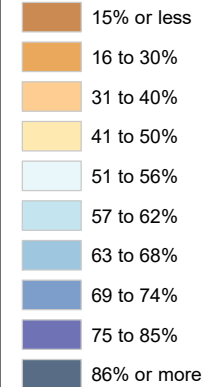

Census Bureau 2020 Self-Response Rates in Texas Census Tracts Collingsworth County

Updated: 10/16/2020

Census Self-Response Rate, 2020

CensusTract

Census Self-Response Rates

US 2010	66.5%	
US 2020	66.9%	
Texas 2010	64.4%	
Texas 2020	62.8%	
County 2010	50.7%	
County 2020	47.3%	
Households in county that have not responded		556
Households needed to respond to reach 2010 rate		36