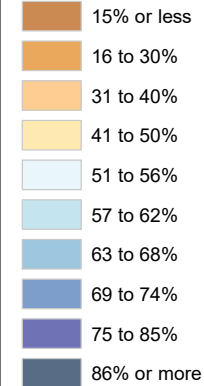

Census Bureau 2020 Self-Response Rates in Texas Census Tracts Comanche County

Updated: 10/16/2020

Census Self-Response Rate, 2020

CensusTract

Census Self-Response Rates

US 2010	66.5%
US 2020	66.9%
Texas 2010	64.4%
Texas 2020	62.8%
County 2010	59.3%
County 2020	52.3%

Households in county that have not responded	2,509
Households needed to respond to reach 2010 rate	368

Data Source:

U.S. Census Bureau, 2020 Census Self-Response Rates
(<https://2020census.gov/en/response-rates.html>)