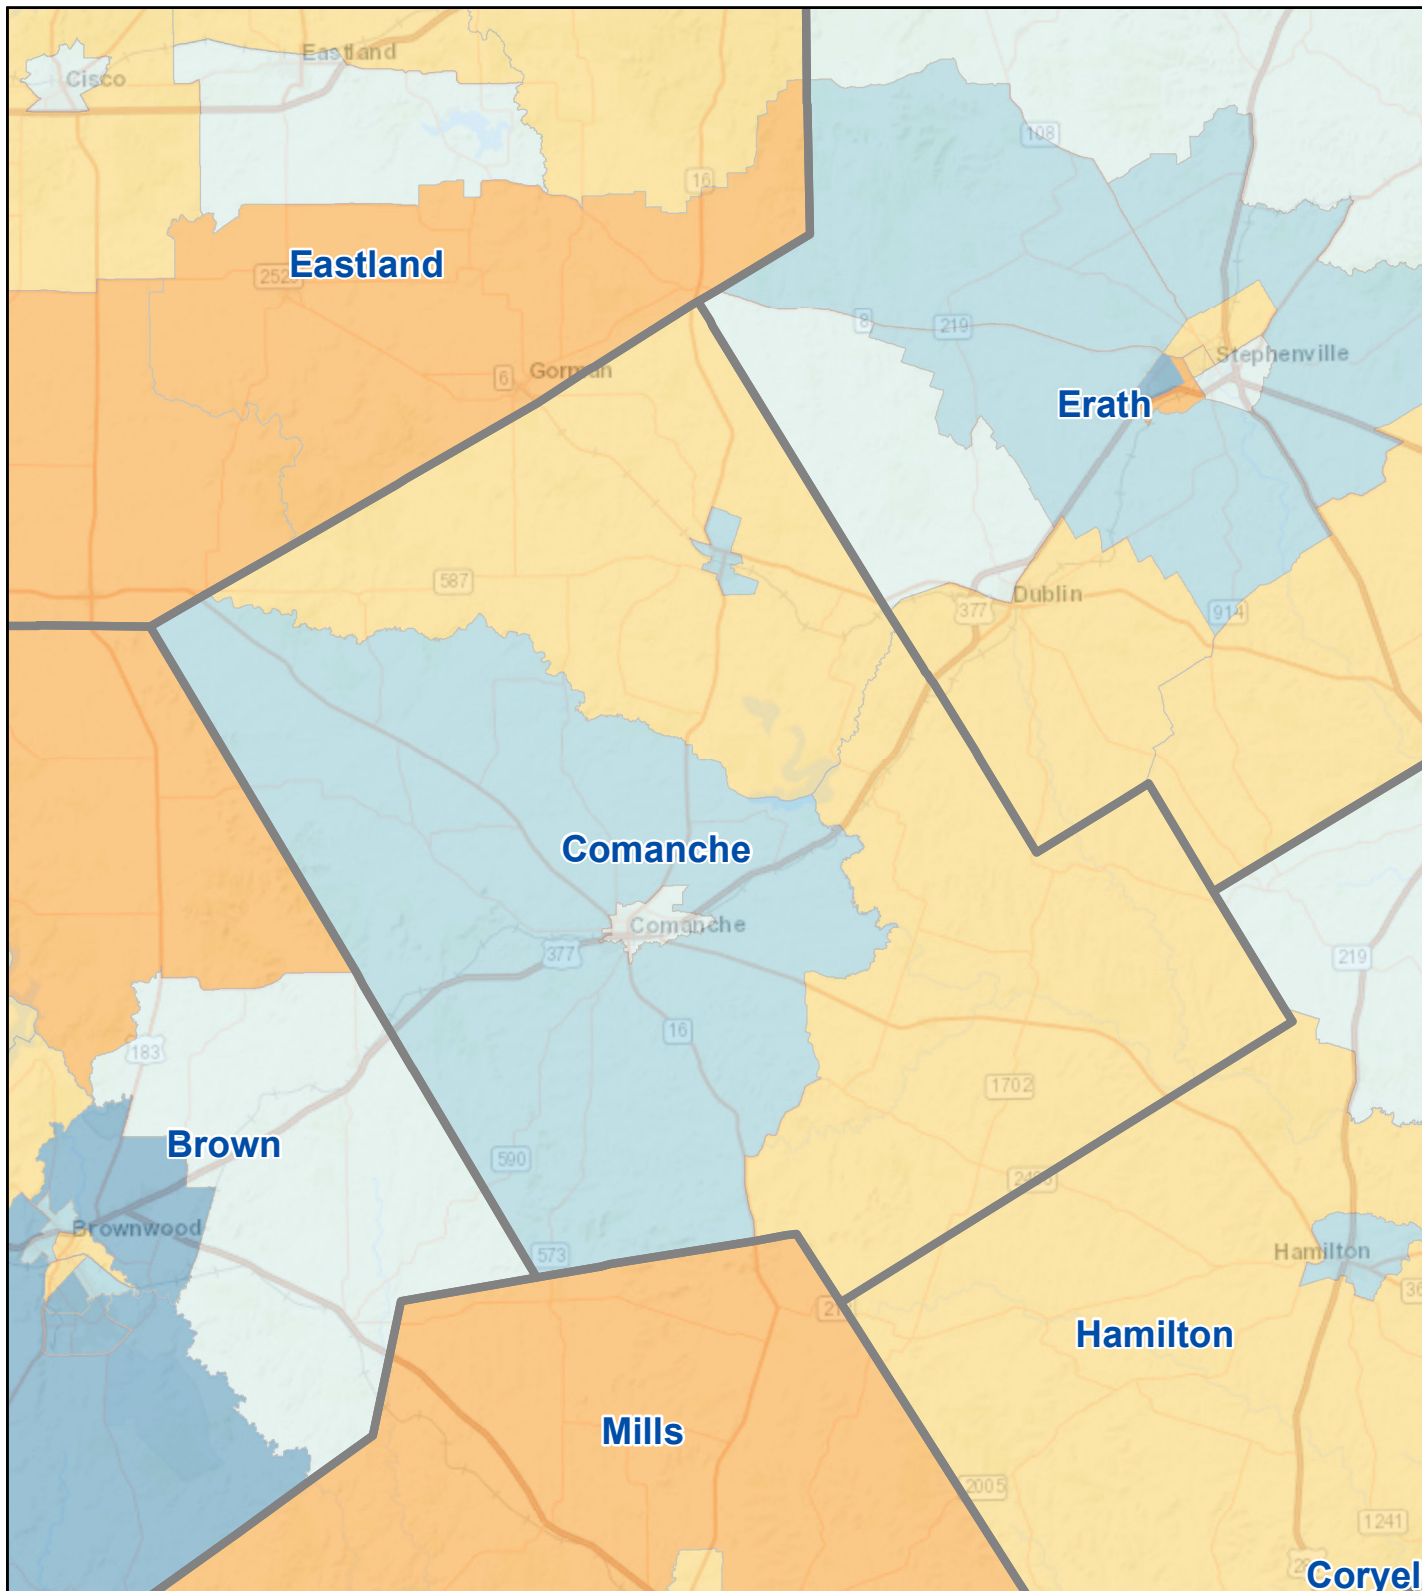

Census Bureau 2020 Self-Response Rates in Texas Census Tracts Comanche County

Updated: 10/16/2020

Census Self-Response Rate, 2020

CensusTract

Census Self-Response Rates

US 2010	66.5%
US 2020	66.9%
Texas 2010	64.4%
Texas 2020	62.8%
County 2010	59.3%
County 2020	52.3%

Households in county that have not responded	2,509
Households needed to respond to reach 2010 rate	368

Data Source:

U.S. Census Bureau, 2020 Census Self-Response Rates
(<https://2020census.gov/en/response-rates.html>)