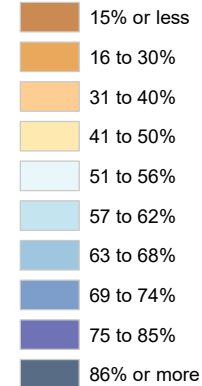

# Census Bureau 2020 Self-Response Rates in Texas Census Tracts Coryell County

Updated: 10/16/2020

Census Self-Response Rate, 2020

CensusTract

Census Self-Response Rates

US 2010	66.5%	
US 2020	66.9%	
Texas 2010	64.4%	
Texas 2020	62.8%	
County 2010	62%	
County 2020	61.5%	
Households in county that have not responded		8,591
Households needed to respond to reach 2010 rate		112