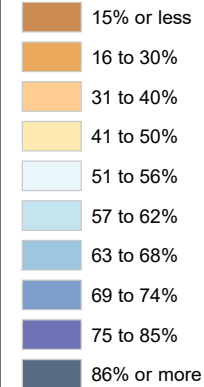

Census Bureau 2020 Self-Response Rates in Texas Census Tracts Cottle County

Updated: 10/16/2020

Census Self-Response Rate, 2020

CensusTract

Census Self-Response Rates

US 2010	66.5%	
US 2020	66.9%	
Texas 2010	64.4%	
Texas 2020	62.8%	
County 2010	46.7%	
County 2020	34.1%	
Households in county that have not responded		452
Households needed to respond to reach 2010 rate		86