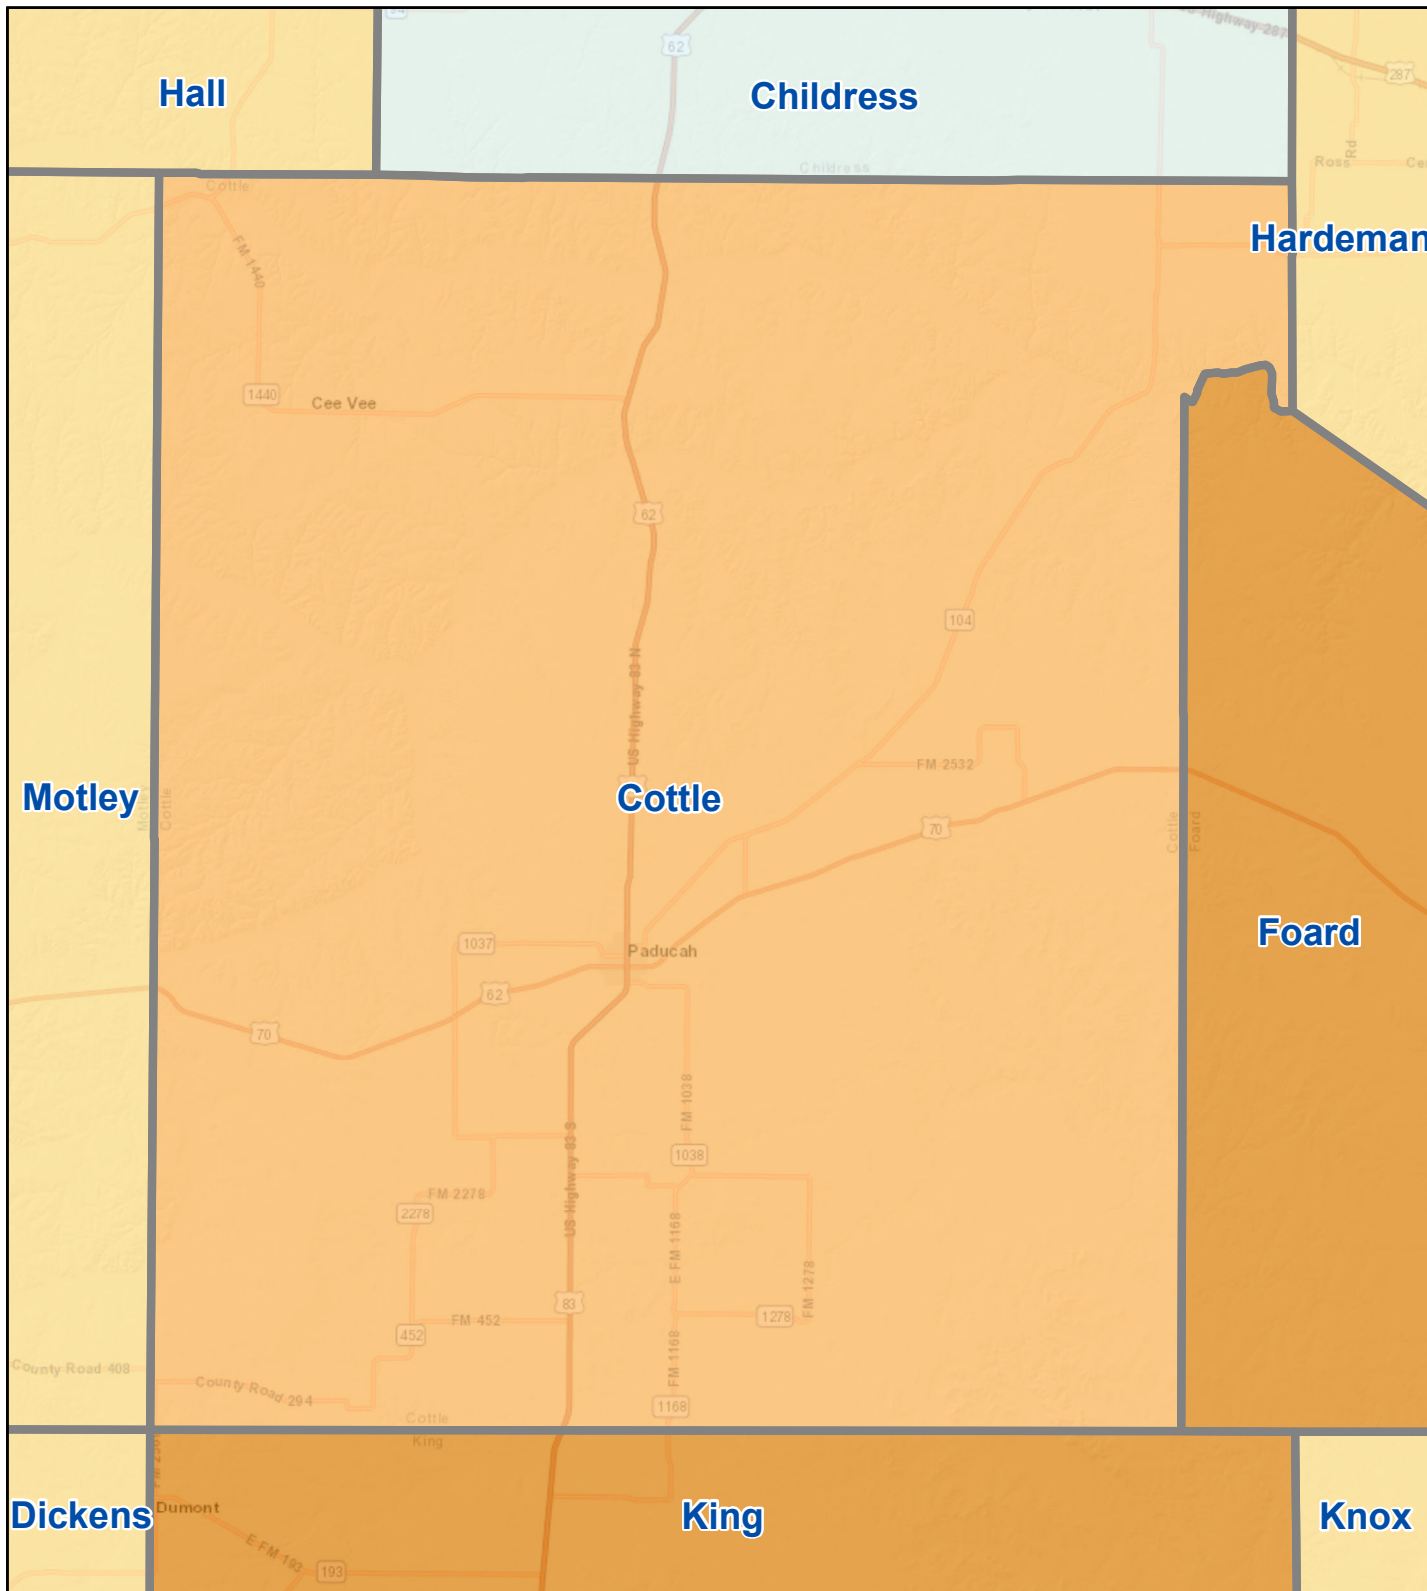

Census Bureau 2020 Self-Response Rates in Texas Census Tracts Cottle County

Updated: 10/16/2020

Census Self-Response Rate, 2020

CensusTract

Census Self-Response Rates

US 2010	66.5%	
US 2020	66.9%	
Texas 2010	64.4%	
Texas 2020	62.8%	
County 2010	46.7%	
County 2020	34.1%	
Households in county that have not responded		452
Households needed to respond to reach 2010 rate		86