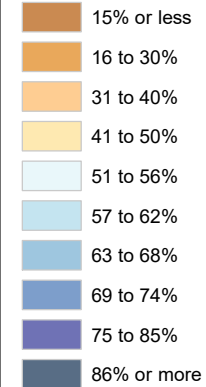

# Census Bureau 2020 Self-Response Rates in Texas Census Tracts Culberson County

Updated: 10/16/2020

Census Self-Response Rate, 2020

CensusTract

Census Self-Response Rates

US 2010	66.5%
US 2020	66.9%
Texas 2010	64.4%
Texas 2020	62.8%
County 2010	48.4%
County 2020	25.3%

Households in county that have not responded	509
Households needed to respond to reach 2010 rate	157

Data Source:

U.S. Census Bureau, 2020 Census Self-Response Rates  
(<https://2020census.gov/en/response-rates.html>)