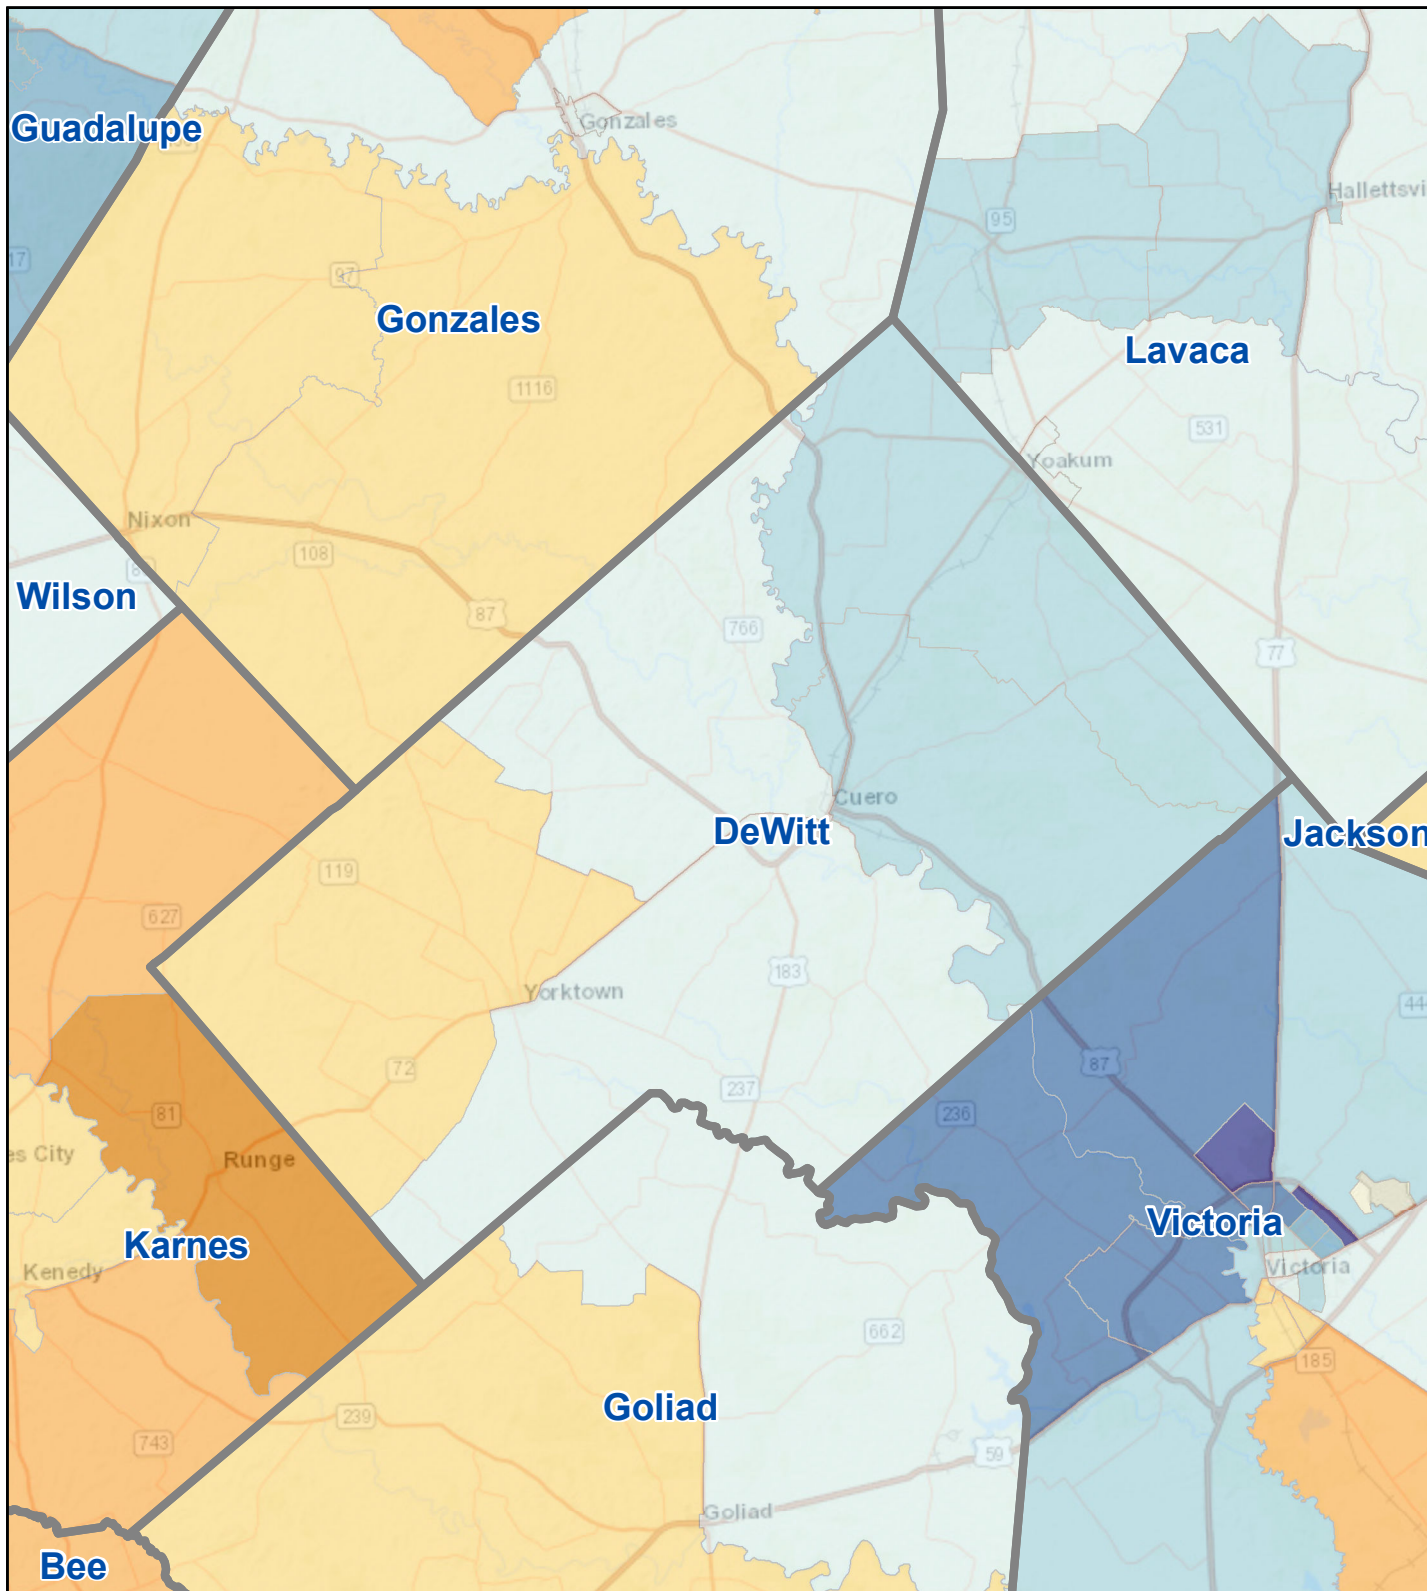

Census Bureau 2020 Self-Response Rates in Texas Census Tracts DeWitt County

Updated: 10/16/2020

Census Self-Response Rate, 2020

CensusTract

Census Self-Response Rates

US 2010	66.5%	
US 2020	66.9%	
Texas 2010	64.4%	
Texas 2020	62.8%	
County 2010	57.8%	
County 2020	54%	
Households in county that have not responded		3,260
Households needed to respond to reach 2010 rate		269