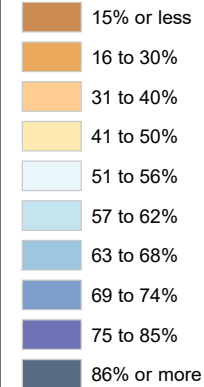

# Census Bureau 2020 Self-Response Rates in Texas Census Tracts Delta County

Updated: 10/16/2020

Census Self-Response Rate, 2020

CensusTract

Census Self-Response Rates

US 2010	66.5%	
US 2020	66.9%	
Texas 2010	64.4%	
Texas 2020	62.8%	
County 2010	57.2%	
County 2020	55.1%	
Households in county that have not responded		905
Households needed to respond to reach 2010 rate		42