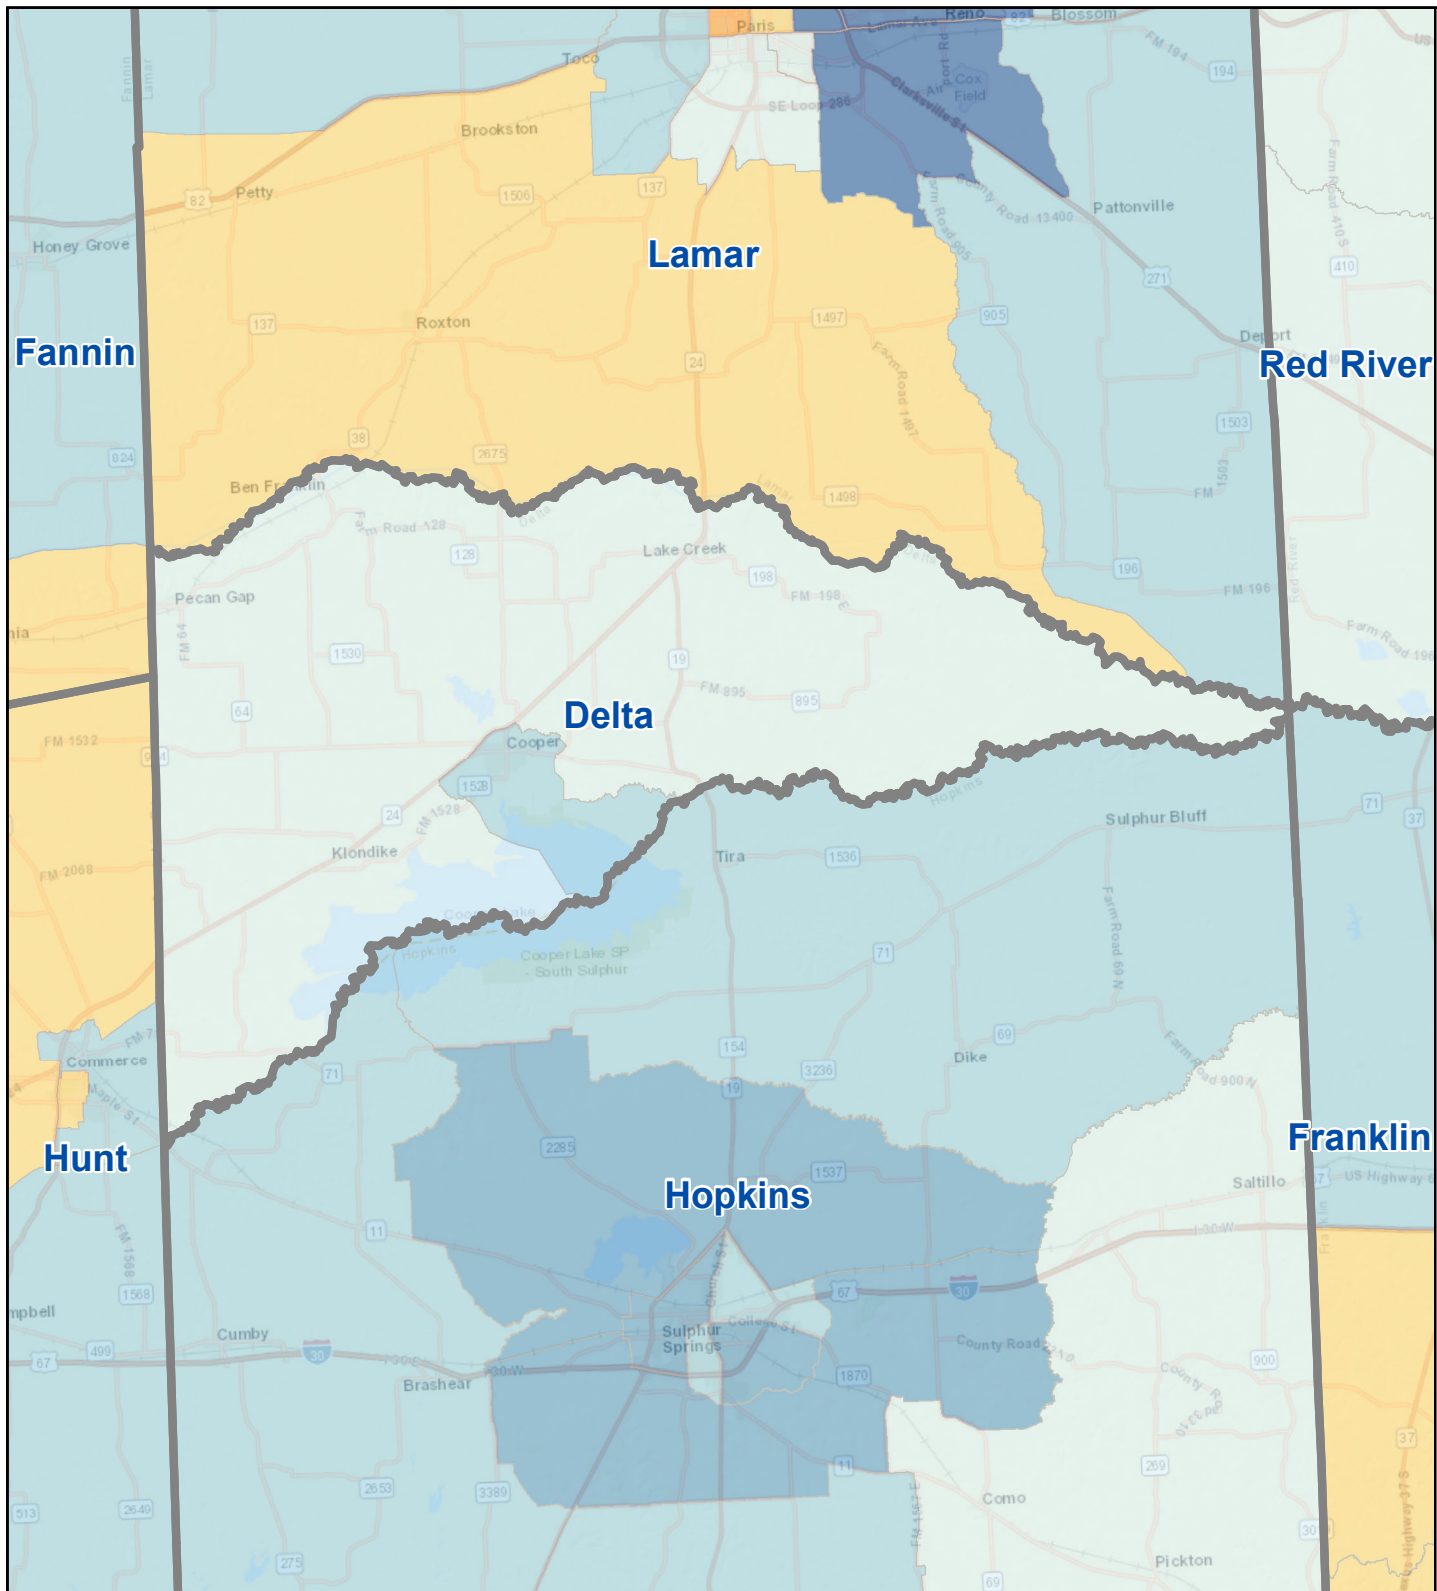

# Census Bureau 2020 Self-Response Rates in Texas Census Tracts Delta County

Updated: 10/16/2020

Census Self-Response Rate, 2020

CensusTract

Census Self-Response Rates

US 2010	66.5%	
US 2020	66.9%	
Texas 2010	64.4%	
Texas 2020	62.8%	
County 2010	57.2%	
County 2020	55.1%	
Households in county that have not responded		905
Households needed to respond to reach 2010 rate		42