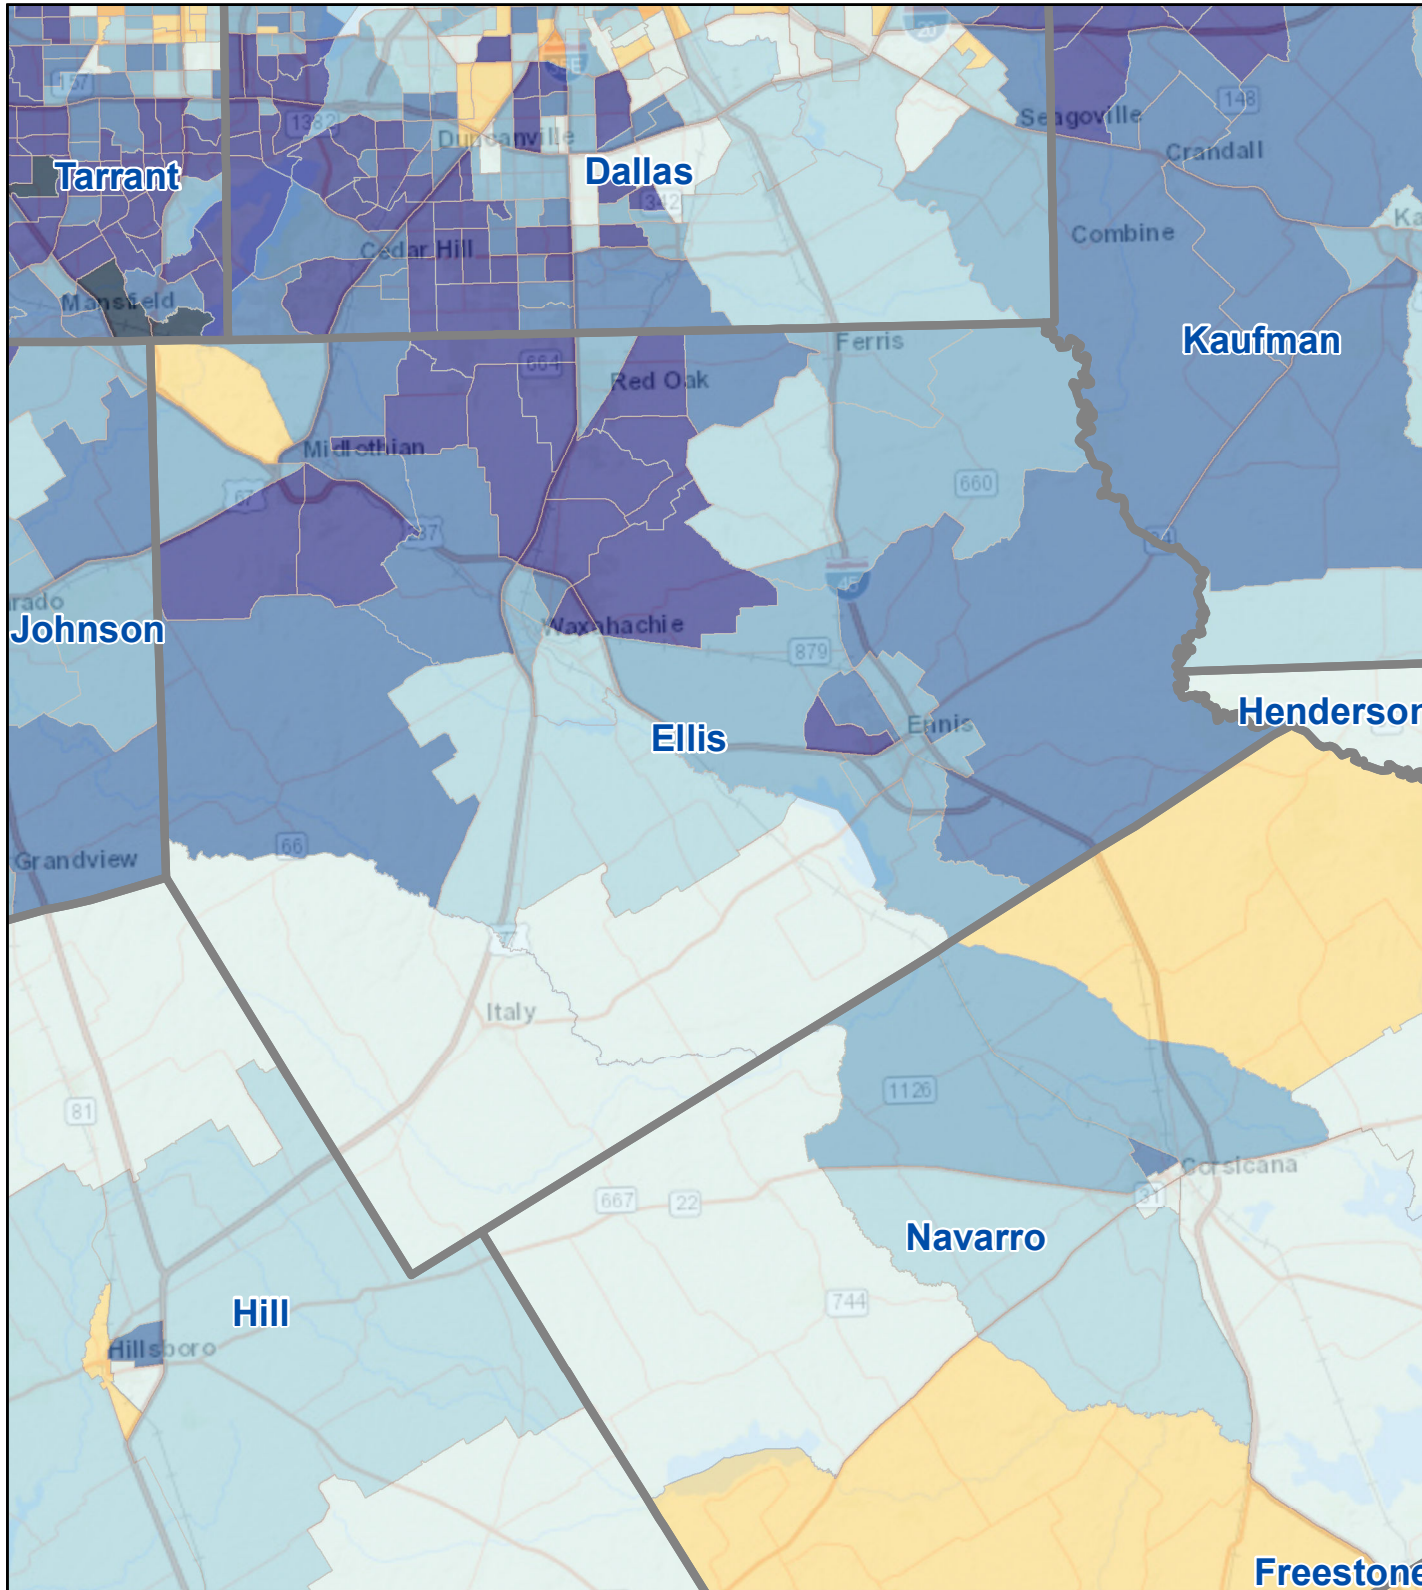

# Census Bureau 2020 Self-Response Rates in Texas Census Tracts Ellis County

Updated: 10/16/2020

Census Self-Response Rate, 2020

CensusTract

### Census Self-Response Rates

US 2010	66.5%	
US 2020	66.9%	
Texas 2010	64.4%	
Texas 2020	62.8%	
County 2010	69.6%	
County 2020	71.3%	
Households in county that have not responded		16,037
Households needed to respond to reach 2010 rate		-950