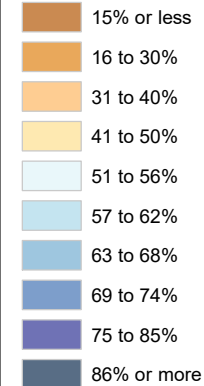

# Census Bureau 2020 Self-Response Rates in Texas Census Tracts Ellis County

Updated: 10/16/2020

Census Self-Response Rate, 2020

CensusTract

### Census Self-Response Rates

US 2010	66.5%	
US 2020	66.9%	
Texas 2010	64.4%	
Texas 2020	62.8%	
County 2010	69.6%	
County 2020	71.3%	
Households in county that have not responded		16,037
Households needed to respond to reach 2010 rate		-950