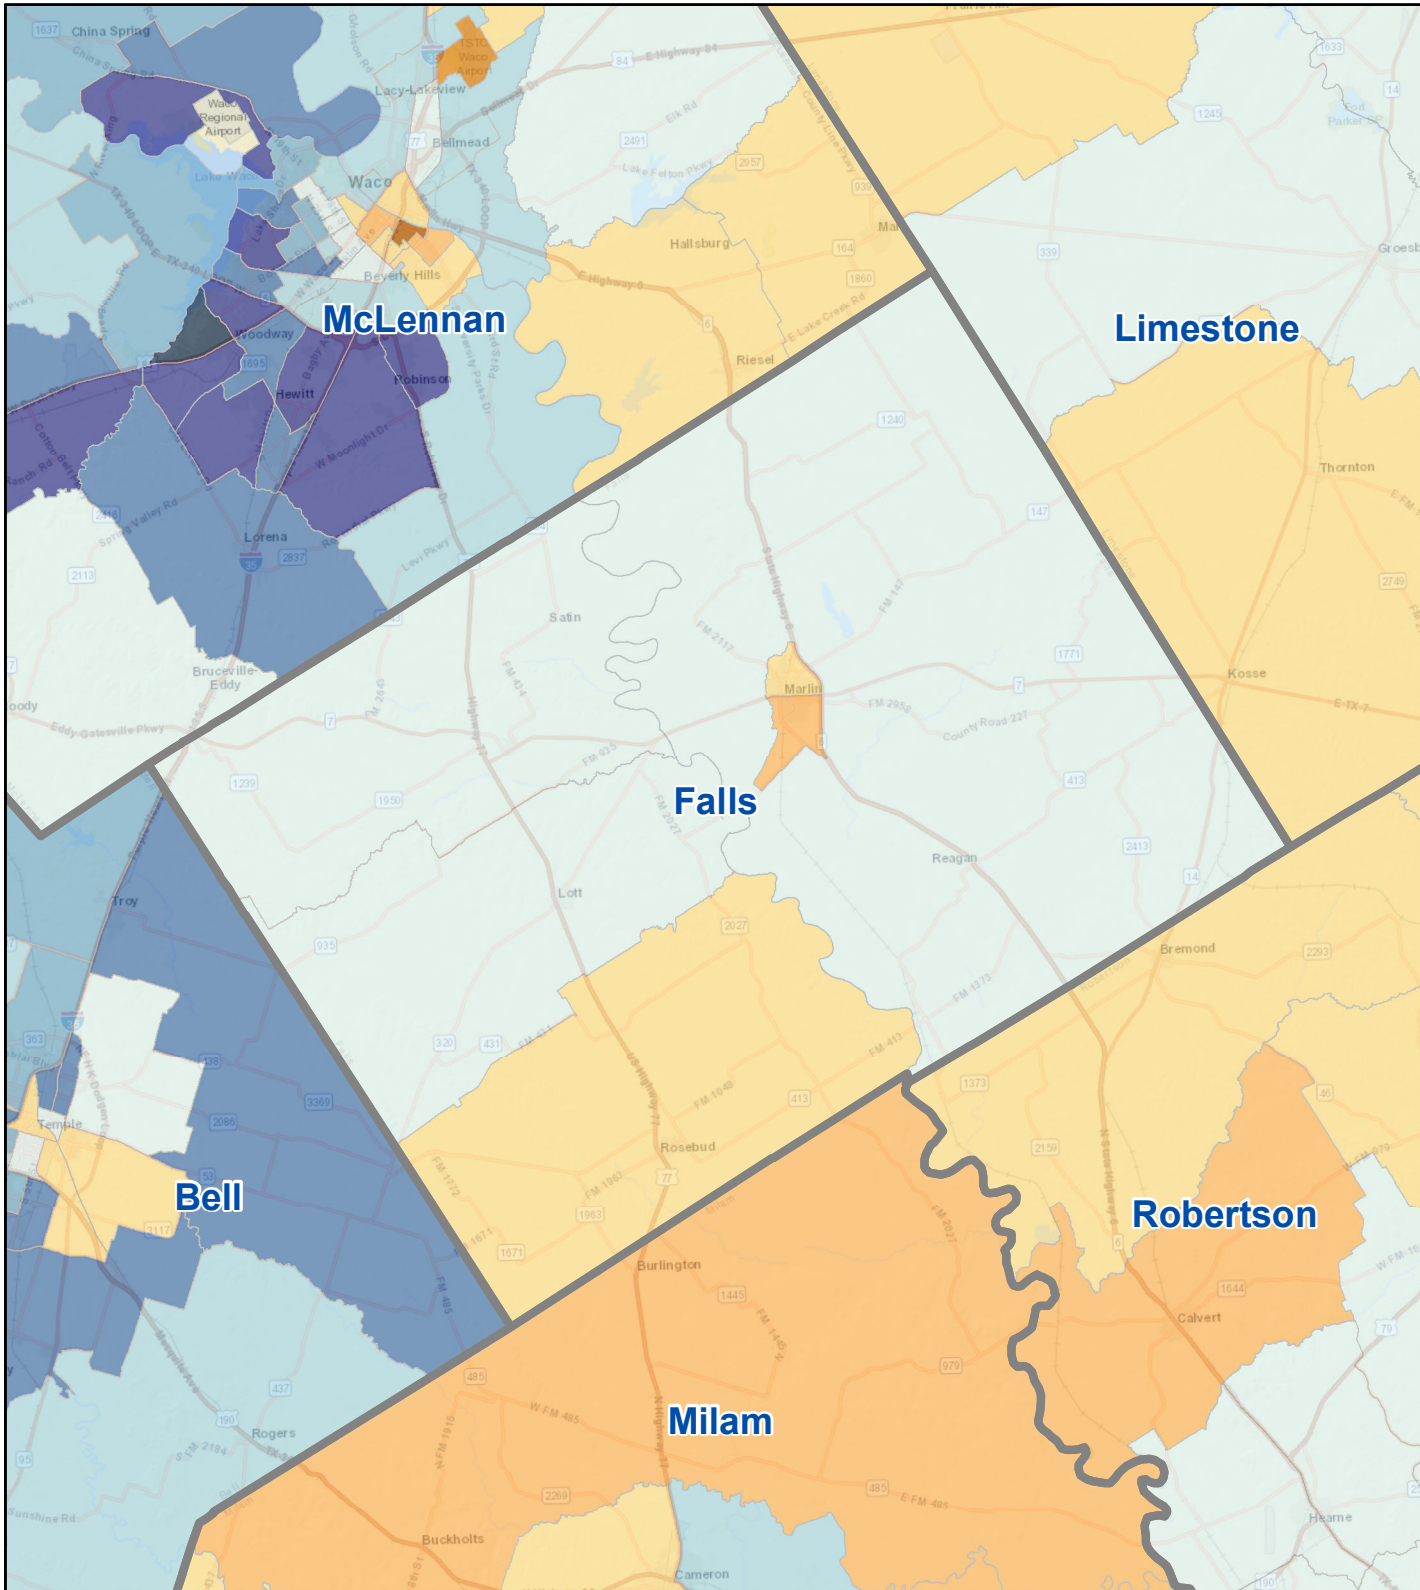

Census Bureau 2020 Self-Response Rates in Texas Census Tracts Falls County

Updated: 10/16/2020

Census Self-Response Rate, 2020

CensusTract

Census Self-Response Rates

US 2010	66.5%	
US 2020	66.9%	
Texas 2010	64.4%	
Texas 2020	62.8%	
County 2010	53%	
County 2020	48.9%	
Households in county that have not responded		2,677
Households needed to respond to reach 2010 rate		215

Data Source:

U.S. Census Bureau, 2020 Census Self-Response Rates
(<https://2020census.gov/en/response-rates.html>)

<https://demographics.texas.gov>