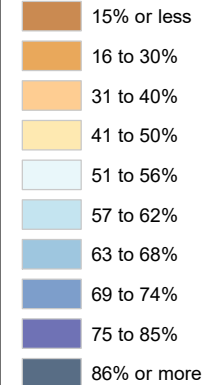

Census Bureau 2020 Self-Response Rates in Texas Census Tracts Fayette County

Updated: 10/16/2020

Census Self-Response Rate, 2020

CensusTract

Census Self-Response Rates

US 2010	66.5%	
US 2020	66.9%	
Texas 2010	64.4%	
Texas 2020	62.8%	
County 2010	56.9%	
County 2020	53.4%	
Households in county that have not responded		4,225
Households needed to respond to reach 2010 rate		317