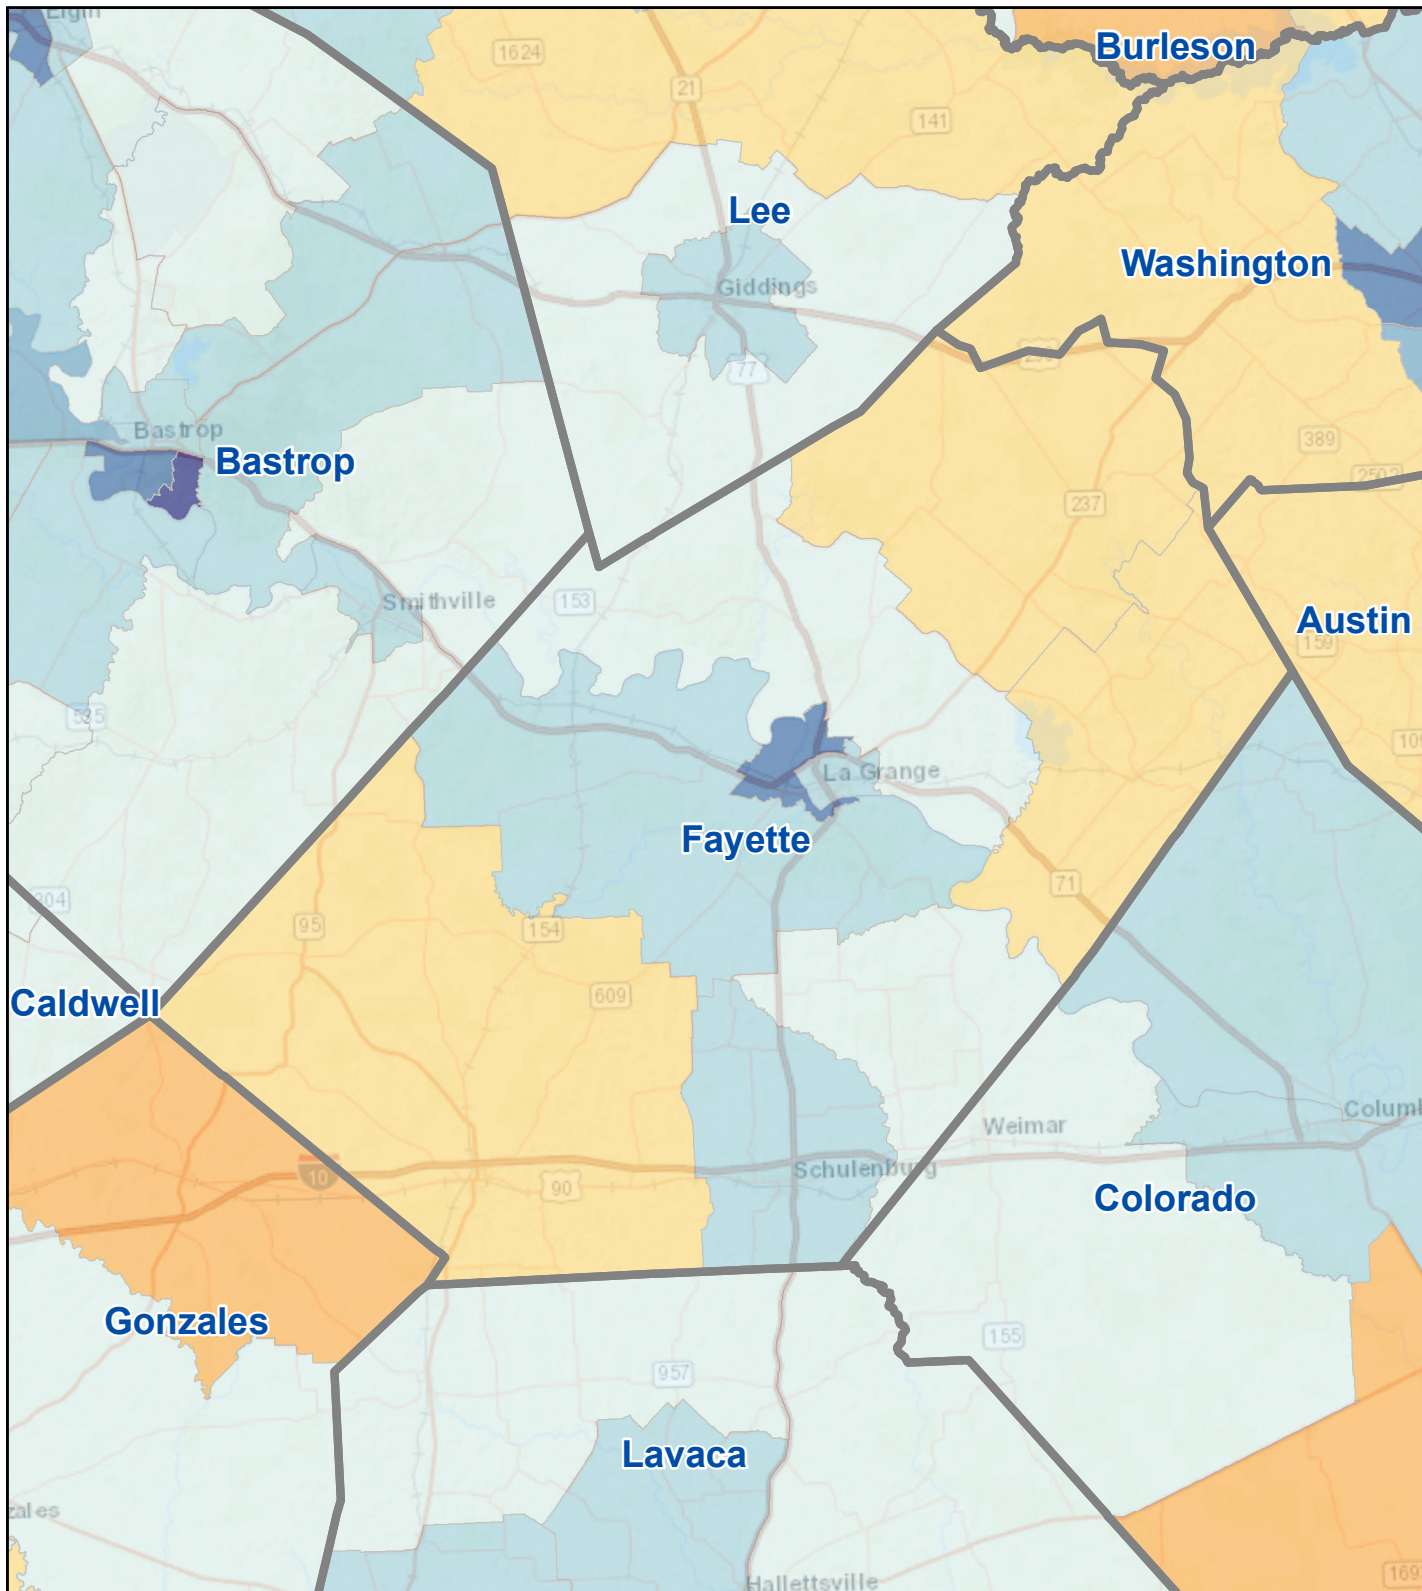

Census Bureau 2020 Self-Response Rates in Texas Census Tracts Fayette County

Updated: 10/16/2020

Census Self-Response Rate, 2020

CensusTract

Census Self-Response Rates

US 2010	66.5%	
US 2020	66.9%	
Texas 2010	64.4%	
Texas 2020	62.8%	
County 2010	56.9%	
County 2020	53.4%	
Households in county that have not responded		4,225
Households needed to respond to reach 2010 rate		317