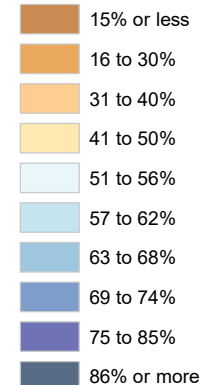

Census Bureau 2020 Self-Response Rates in Texas Census Tracts Foard County

Updated: 10/16/2020

Census Self-Response Rate, 2020

CensusTract

Census Self-Response Rates

US 2010	66.5%
US 2020	66.9%
Texas 2010	64.4%
Texas 2020	62.8%
County 2010	51%
County 2020	29.8%