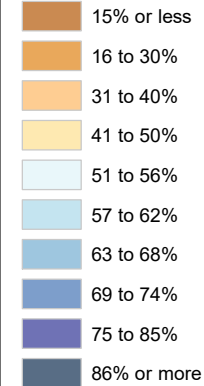

Census Bureau 2020 Self-Response Rates in Texas Census Tracts Fort Bend County

Updated: 10/16/2020

Census Self-Response Rate, 2020

CensusTract

Census Self-Response Rates

US 2010	66.5%	
US 2020	66.9%	
Texas 2010	64.4%	
Texas 2020	62.8%	
County 2010	72.8%	
County 2020	75.8%	
Households in county that have not responded		55,748
Households needed to respond to reach 2010 rate		-6,911