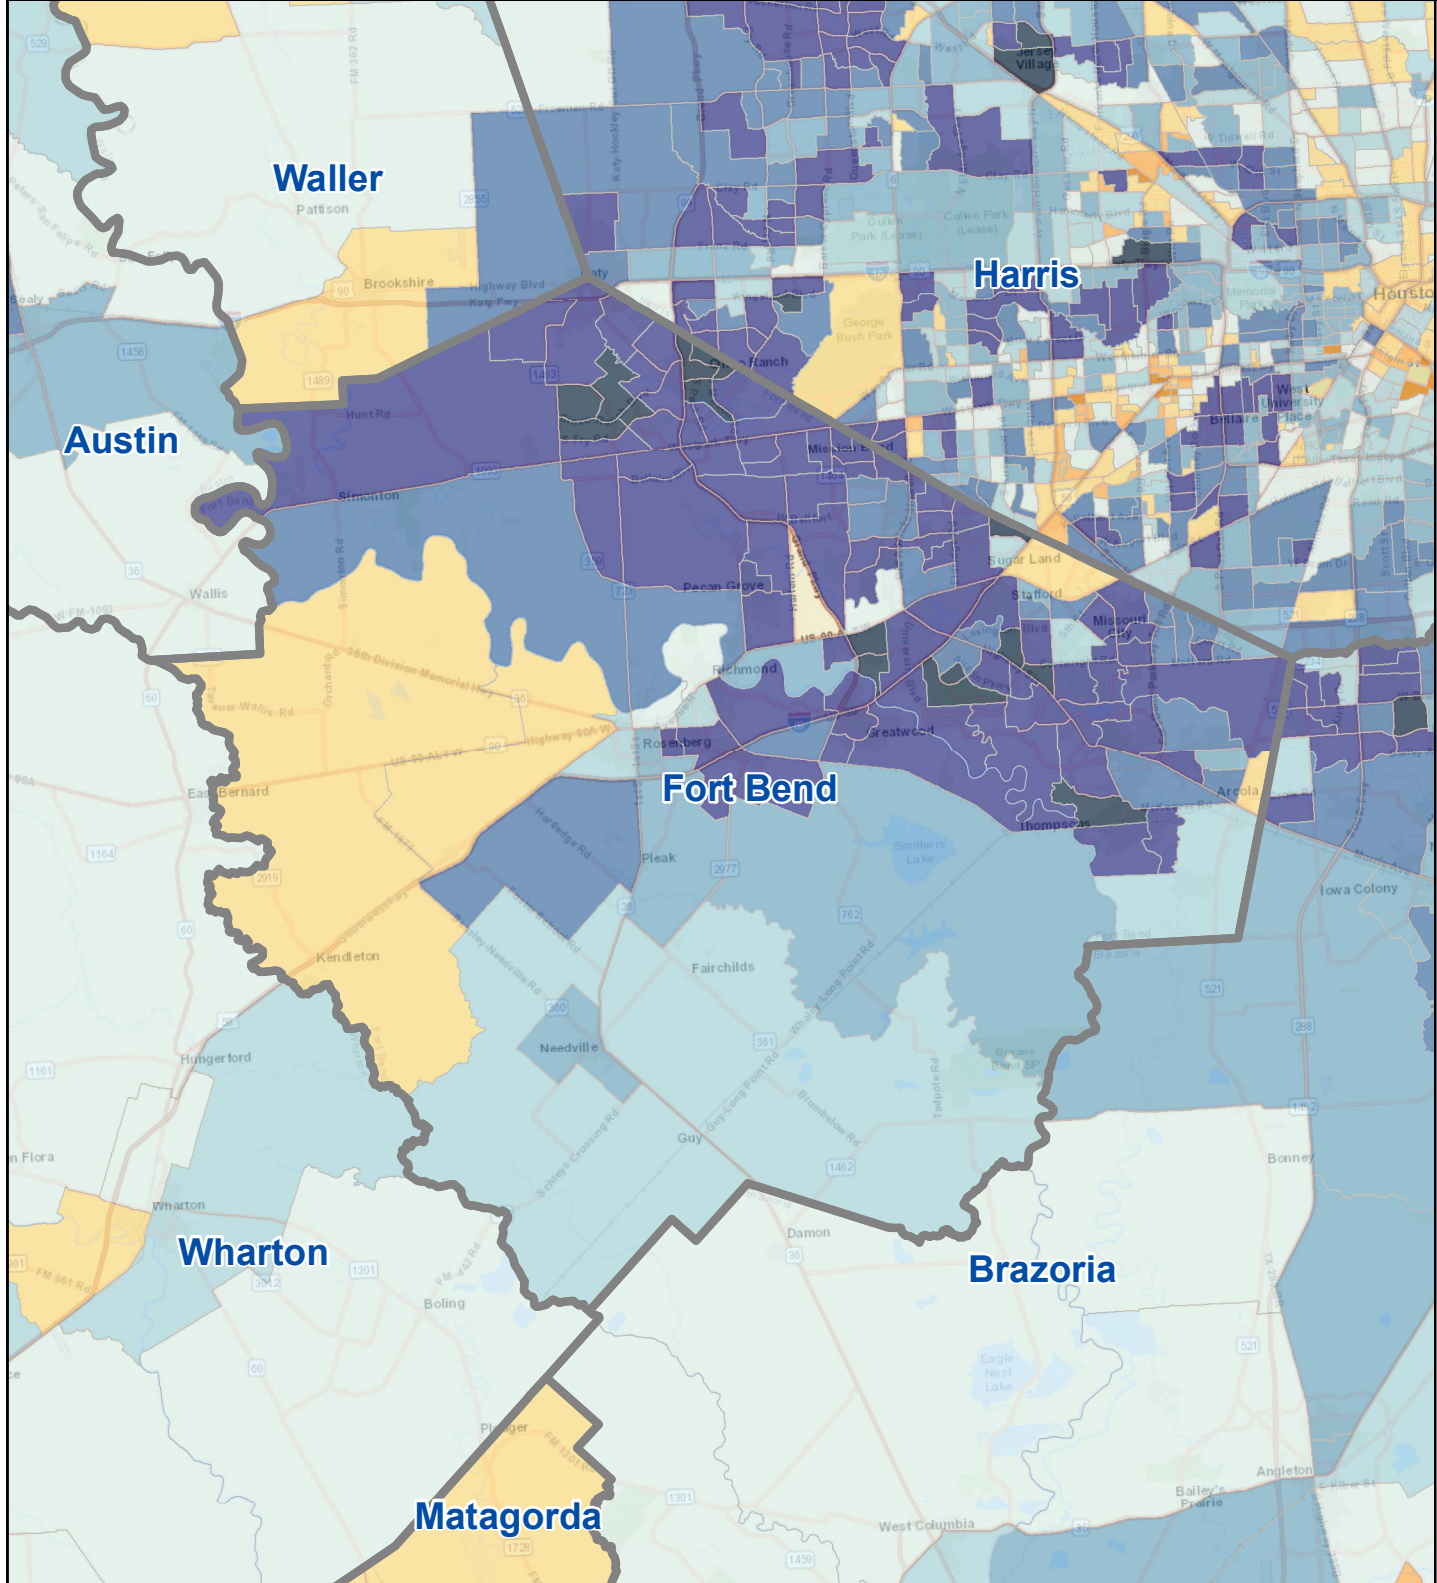

Census Bureau 2020 Self-Response Rates in Texas Census Tracts Fort Bend County

Updated: 10/16/2020

Census Self-Response Rate, 2020

CensusTract

Census Self-Response Rates

US 2010	66.5%	
US 2020	66.9%	
Texas 2010	64.4%	
Texas 2020	62.8%	
County 2010	72.8%	
County 2020	75.8%	
Households in county that have not responded		55,748
Households needed to respond to reach 2010 rate		-6,911