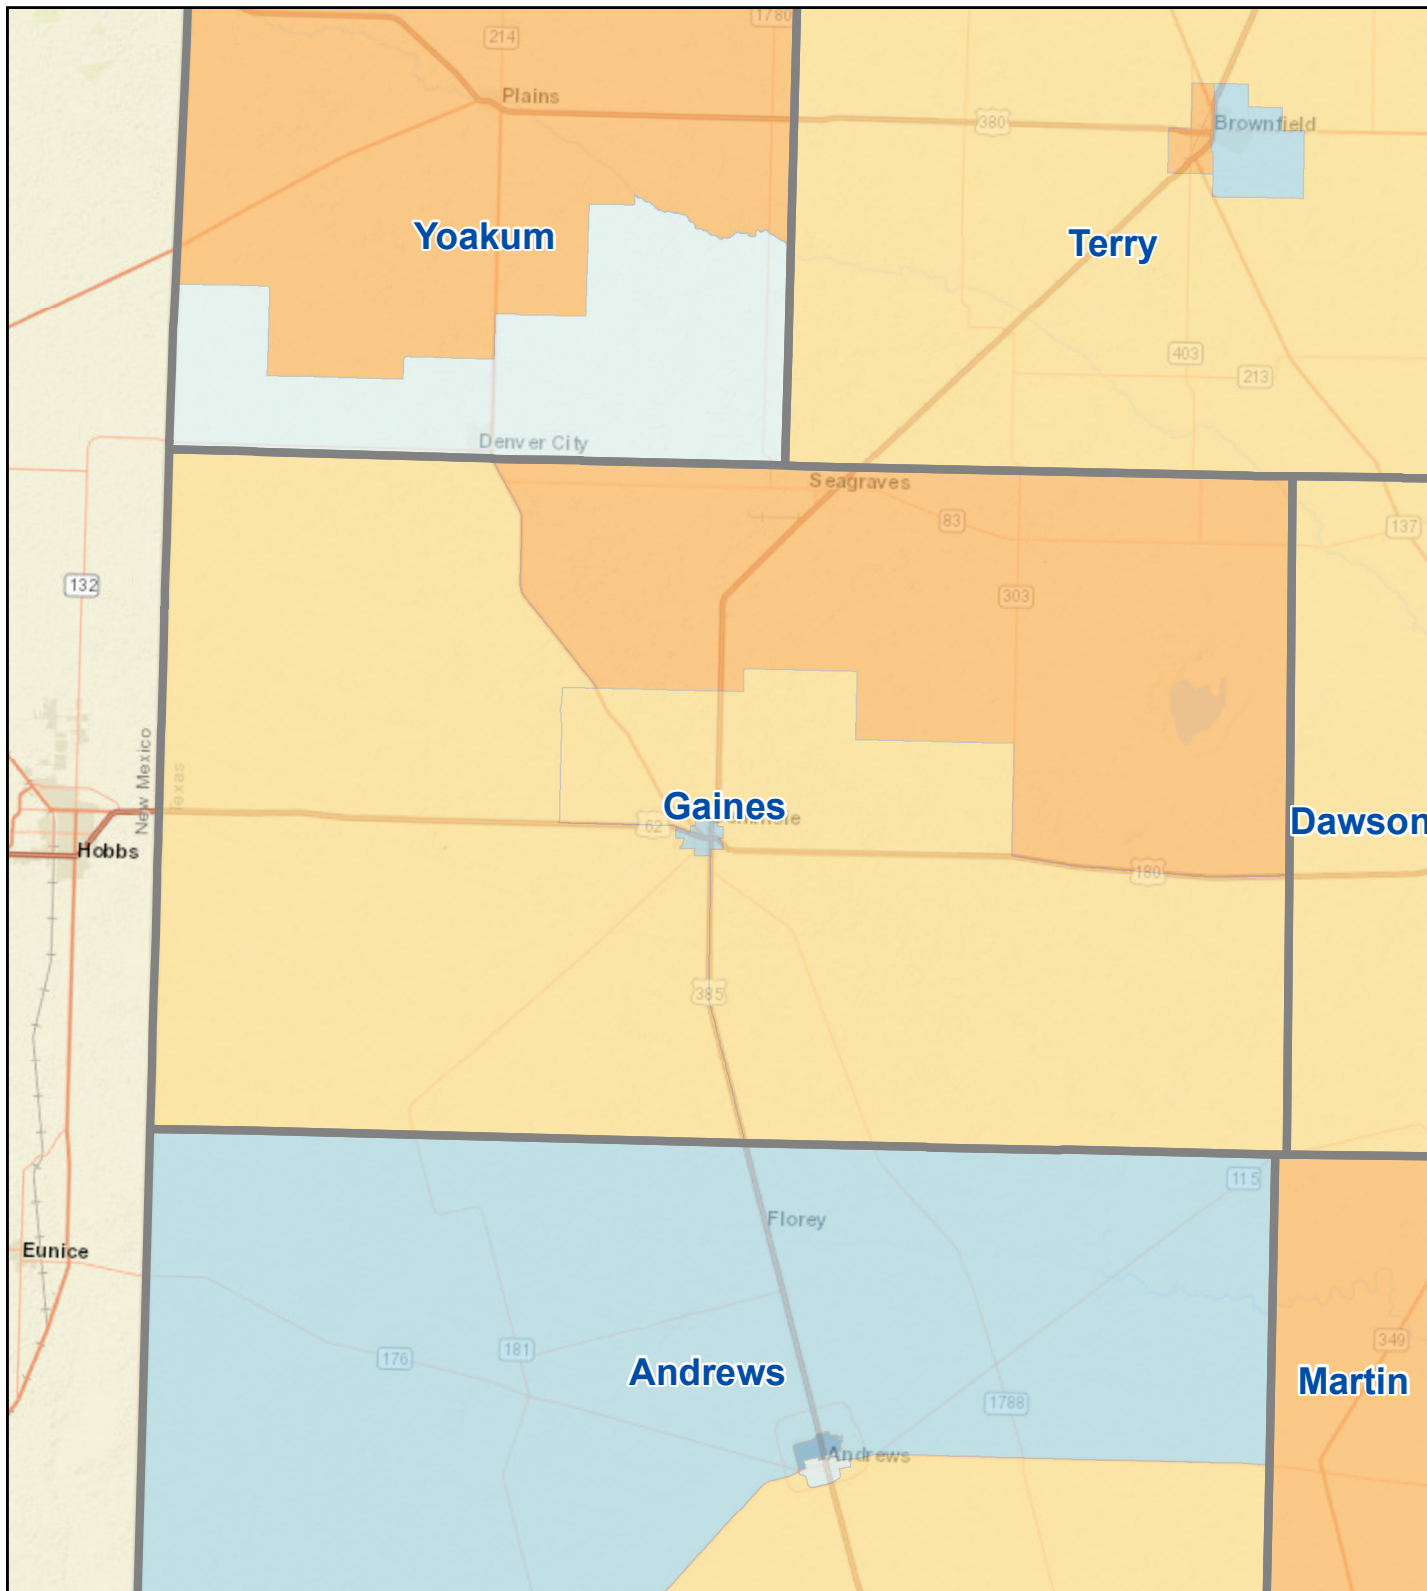

# Census Bureau 2020 Self-Response Rates in Texas Census Tracts Gaines County

Updated: 10/16/2020

Census Self-Response Rate, 2020

CensusTract

Census Self-Response Rates

US 2010	66.5%
US 2020	66.9%
Texas 2010	64.4%
Texas 2020	62.8%
County 2010	63.9%
County 2020	46.4%

Households in county that have not responded 3,075  
Households needed to respond to reach 2010 rate 1,004

Data Source:

U.S. Census Bureau, 2020 Census Self-Response Rates  
(<https://2020census.gov/en/response-rates.html>)

<https://demographics.texas.gov>