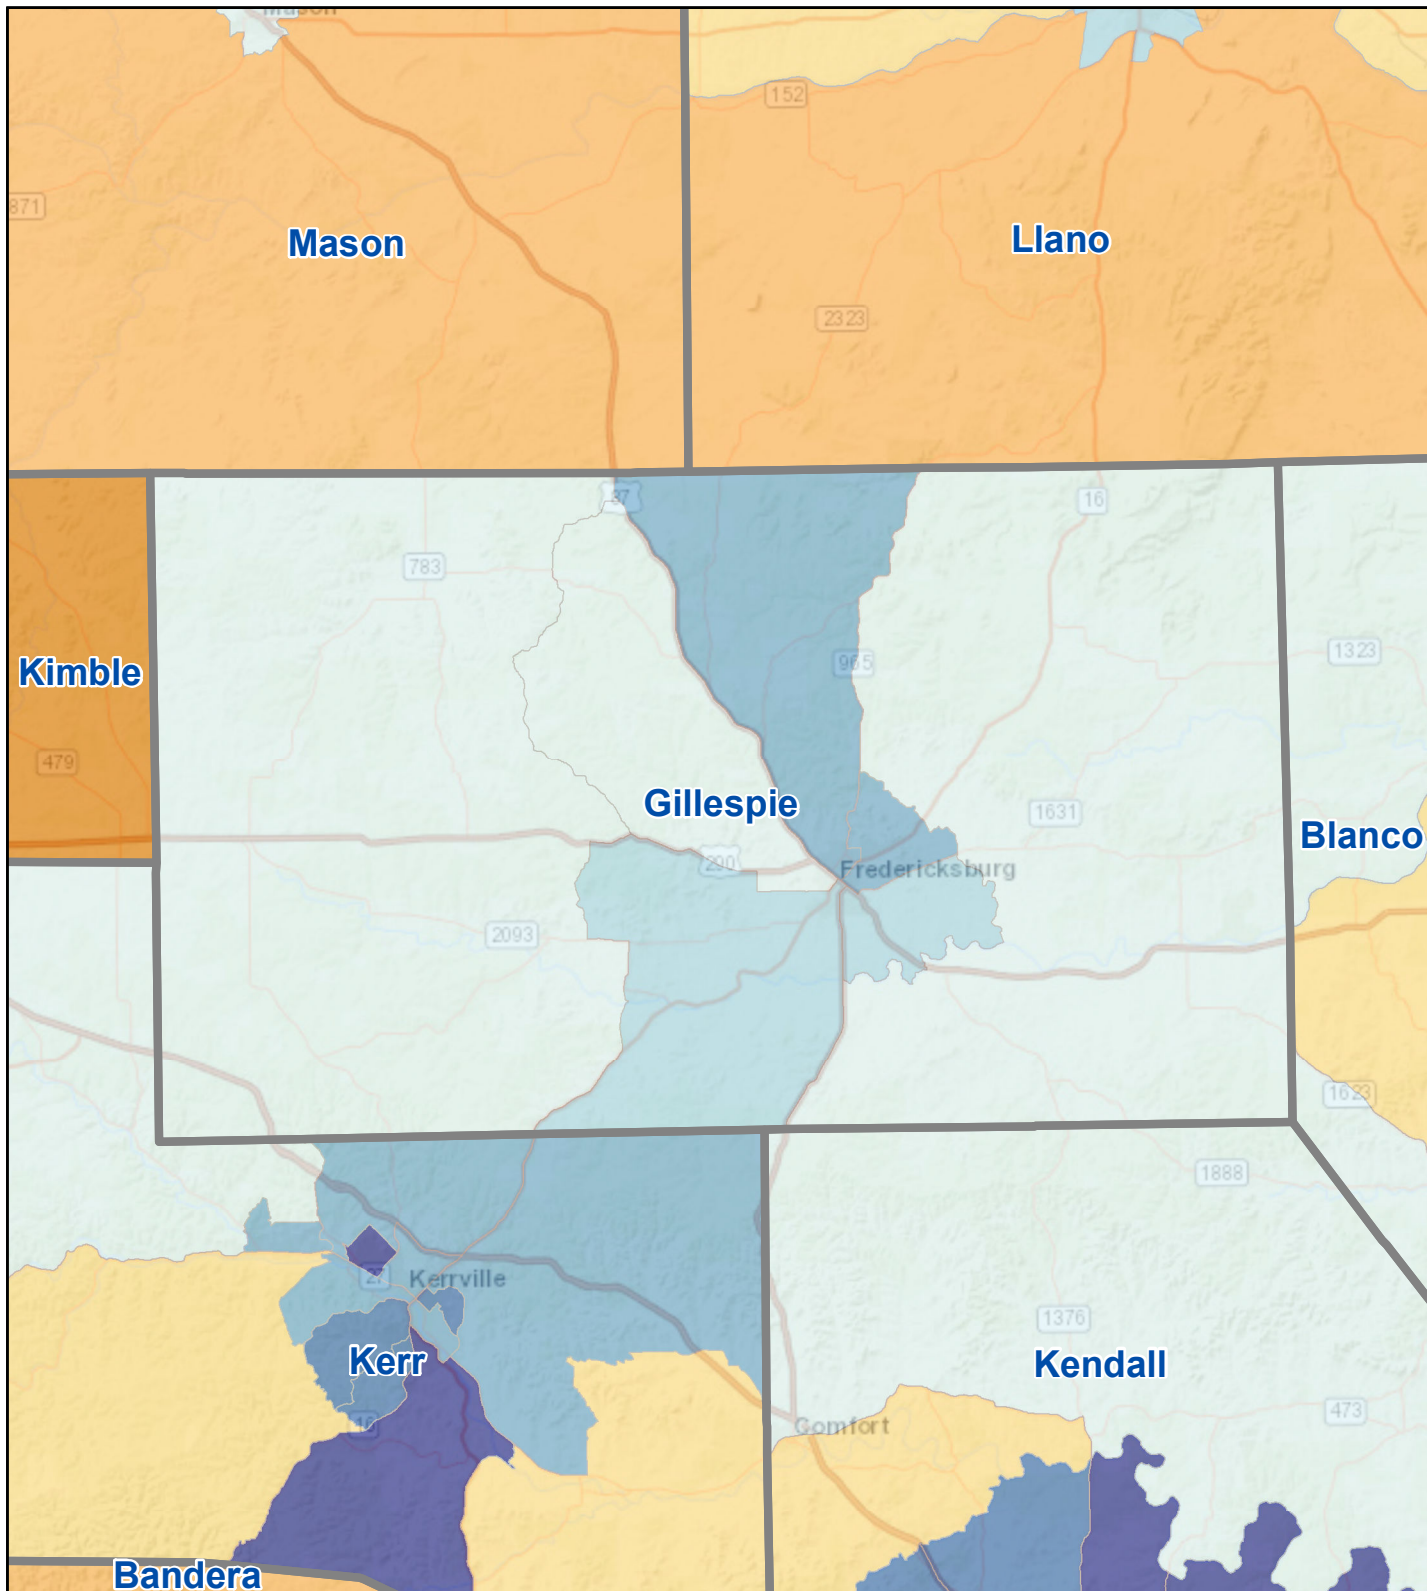

Census Bureau 2020 Self-Response Rates in Texas Census Tracts Gillespie County

Updated: 10/16/2020

Census Self-Response Rate, 2020

CensusTract

Census Self-Response Rates

US 2010	66.5%	
US 2020	66.9%	
Texas 2010	64.4%	
Texas 2020	62.8%	
County 2010	60.2%	
County 2020	58.6%	
Households in county that have not responded		4,437
Households needed to respond to reach 2010 rate		171

Data Source:
U.S. Census Bureau, 2020 Census Self-Response Rates
(<https://2020census.gov/en/response-rates.html>)