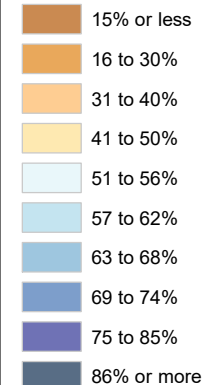

Census Bureau 2020 Self-Response Rates in Texas Census Tracts Gillespie County

Updated: 10/16/2020

Census Self-Response Rate, 2020

CensusTract

Census Self-Response Rates

US 2010	66.5%	
US 2020	66.9%	
Texas 2010	64.4%	
Texas 2020	62.8%	
County 2010	60.2%	
County 2020	58.6%	
Households in county that have not responded		4,437
Households needed to respond to reach 2010 rate		171