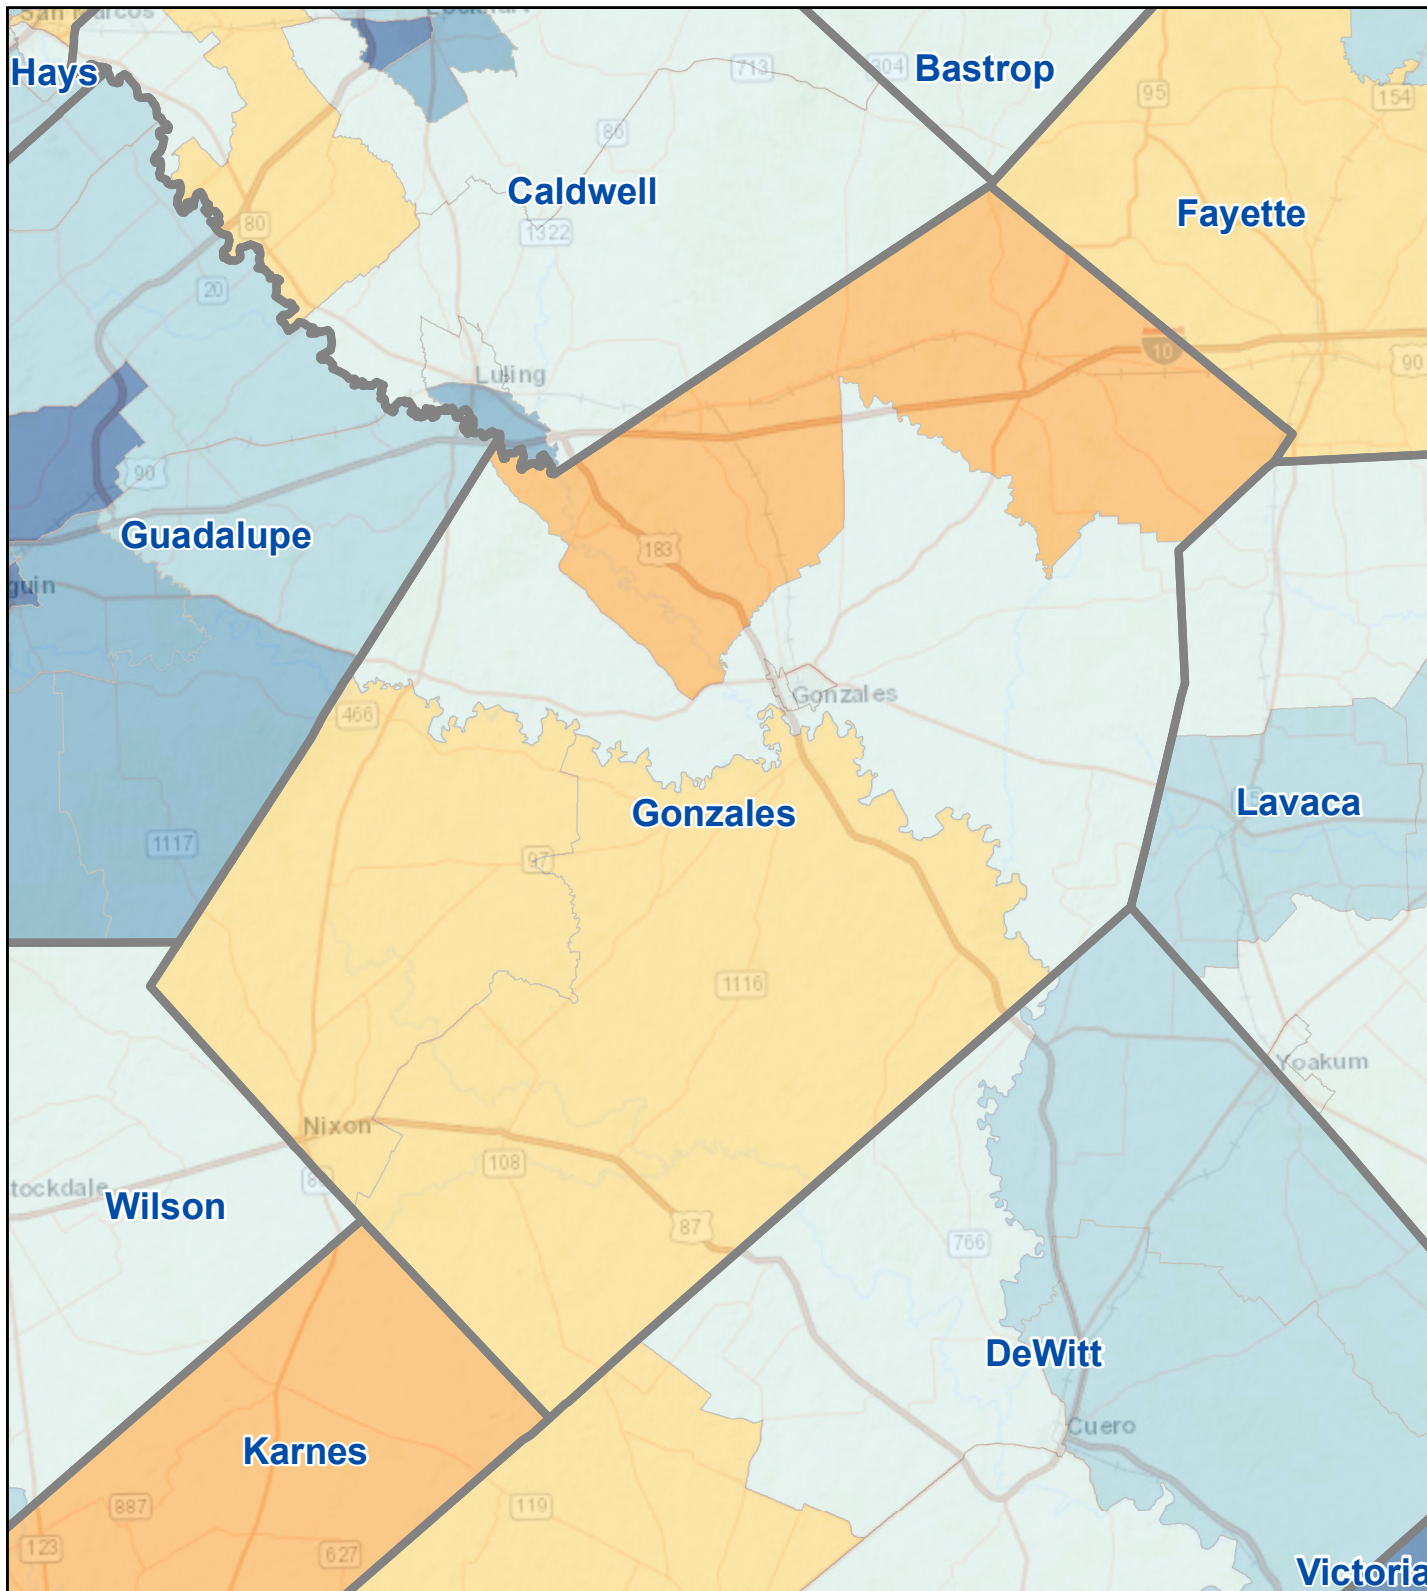

# Census Bureau 2020 Self-Response Rates in Texas Census Tracts Gonzales County

Updated: 10/16/2020

Census Self-Response Rate, 2020

CensusTract

Census Self-Response Rates

US 2010	66.5%
US 2020	66.9%
Texas 2010	64.4%
Texas 2020	62.8%
County 2010	54.3%
County 2020	47%
Households in county that have not responded	3,823
Households needed to respond to reach 2010 rate	527