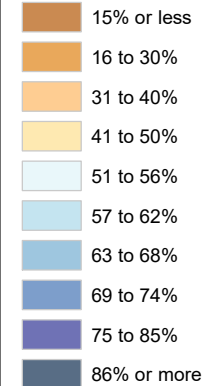

# Census Bureau 2020 Self-Response Rates in Texas Census Tracts Gonzales County

Updated: 10/16/2020

Census Self-Response Rate, 2020

CensusTract

Census Self-Response Rates

US 2010	66.5%
US 2020	66.9%
Texas 2010	64.4%
Texas 2020	62.8%
County 2010	54.3%
County 2020	47%
Households in county that have not responded	3,823
Households needed to respond to reach 2010 rate	527