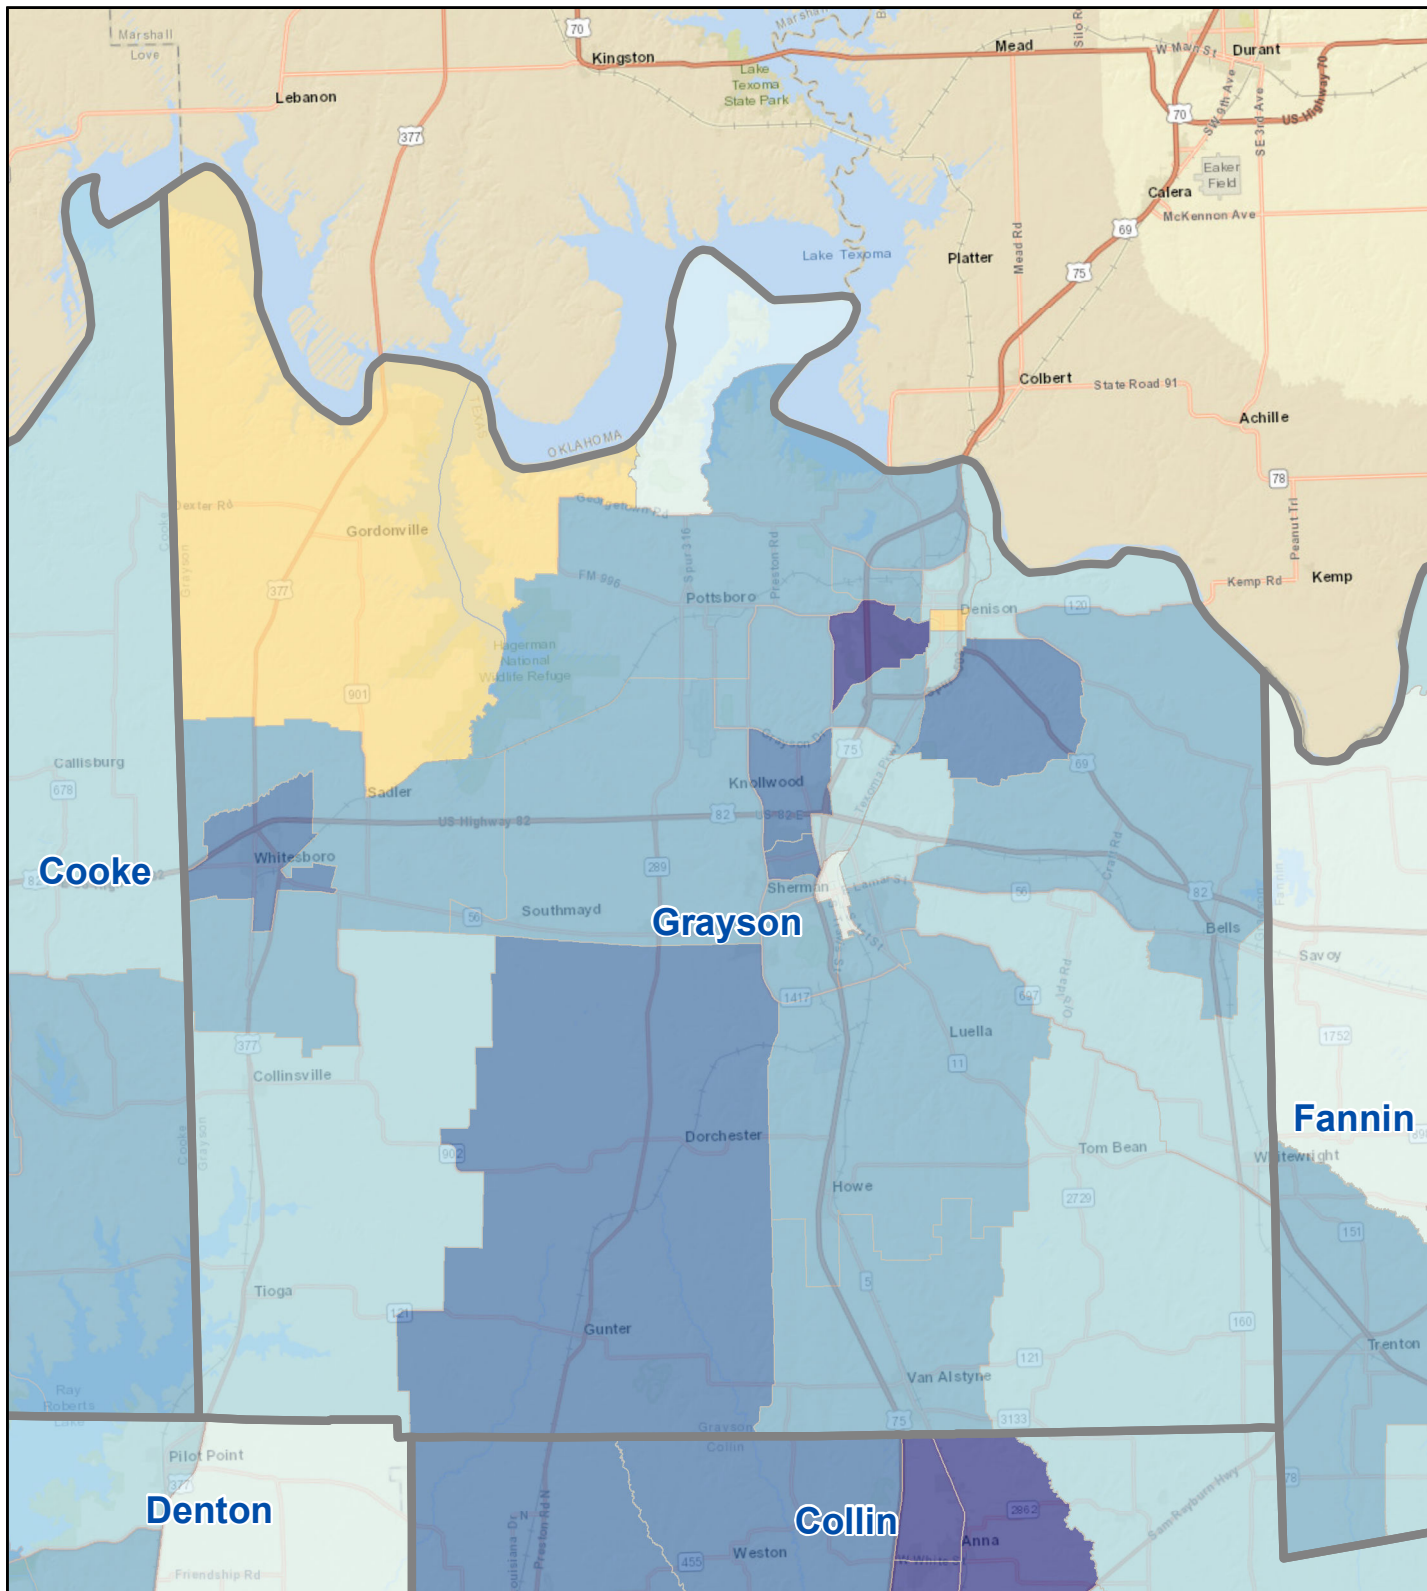

Census Bureau 2020 Self-Response Rates in Texas Census Tracts Grayson County

Updated: 10/16/2020

Census Self-Response Rate, 2020

CensusTract

Census Self-Response Rates

US 2010	66.5%	
US 2020	66.9%	
Texas 2010	64.4%	
Texas 2020	62.8%	
County 2010	63.9%	
County 2020	63.6%	
Households in county that have not responded		17,457
Households needed to respond to reach 2010 rate		144