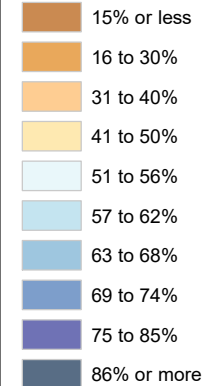

Census Bureau 2020 Self-Response Rates in Texas Census Tracts Grayson County

Updated: 10/16/2020

Census Self-Response Rate, 2020

CensusTract

Census Self-Response Rates

US 2010	66.5%	
US 2020	66.9%	
Texas 2010	64.4%	
Texas 2020	62.8%	
County 2010	63.9%	
County 2020	63.6%	
Households in county that have not responded		17,457
Households needed to respond to reach 2010 rate		144