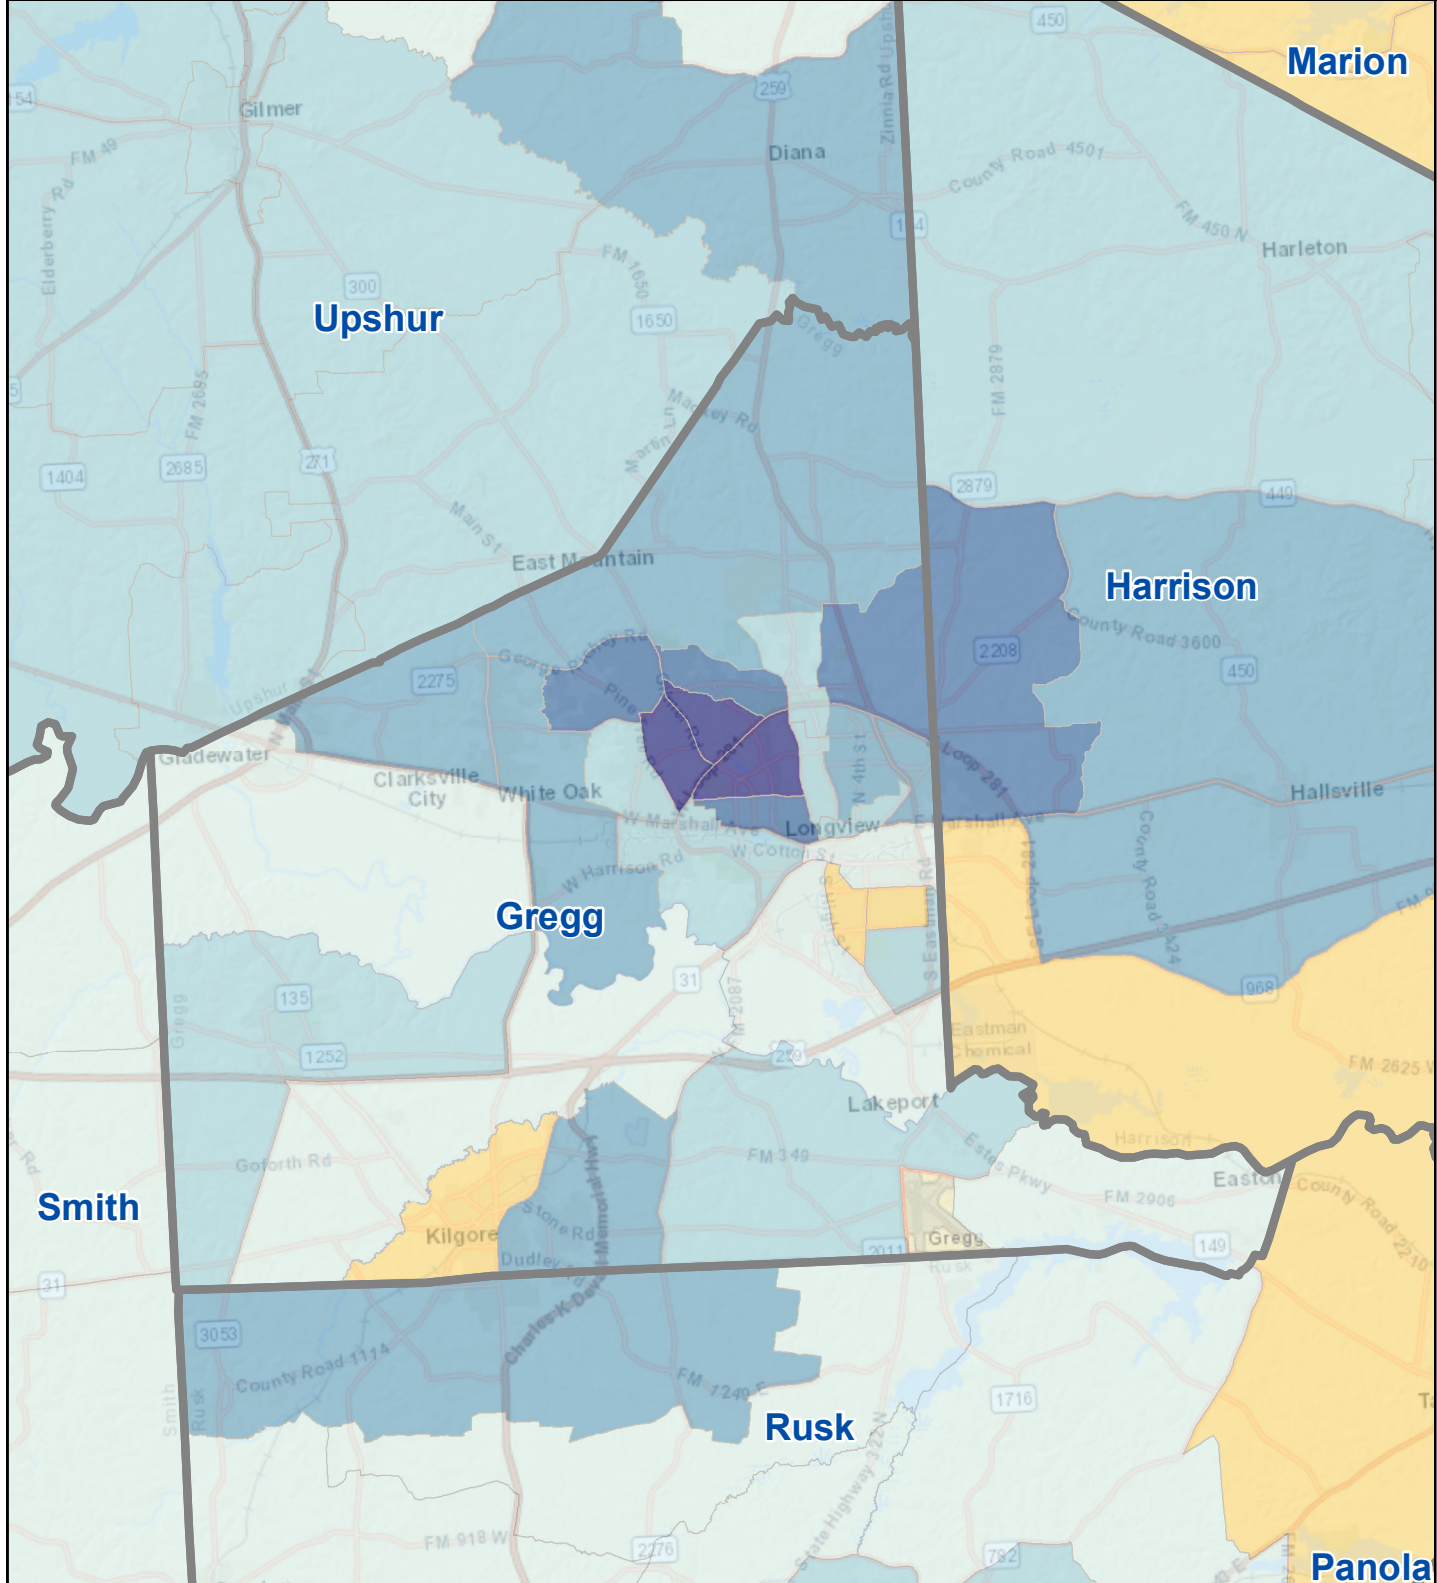

# Census Bureau 2020 Self-Response Rates in Texas Census Tracts Gregg County

Updated: 10/16/2020

Census Self-Response Rate, 2020

CensusTract

Census Self-Response Rates

US 2010	66.5%	
US 2020	66.9%	
Texas 2010	64.4%	
Texas 2020	62.8%	
County 2010	65.8%	
County 2020	62.3%	
Households in county that have not responded		17,166
Households needed to respond to reach 2010 rate		1,594

Data Source:

U.S. Census Bureau, 2020 Census Self-Response Rates  
(<https://2020census.gov/en/response-rates.html>)

<https://demographics.texas.gov>