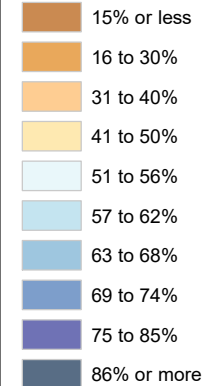

# Census Bureau 2020 Self-Response Rates in Texas Census Tracts Gregg County

Updated: 10/16/2020

Census Self-Response Rate, 2020

CensusTract

Census Self-Response Rates

US 2010	66.5%	
US 2020	66.9%	
Texas 2010	64.4%	
Texas 2020	62.8%	
County 2010	65.8%	
County 2020	62.3%	
Households in county that have not responded		17,166
Households needed to respond to reach 2010 rate		1,594