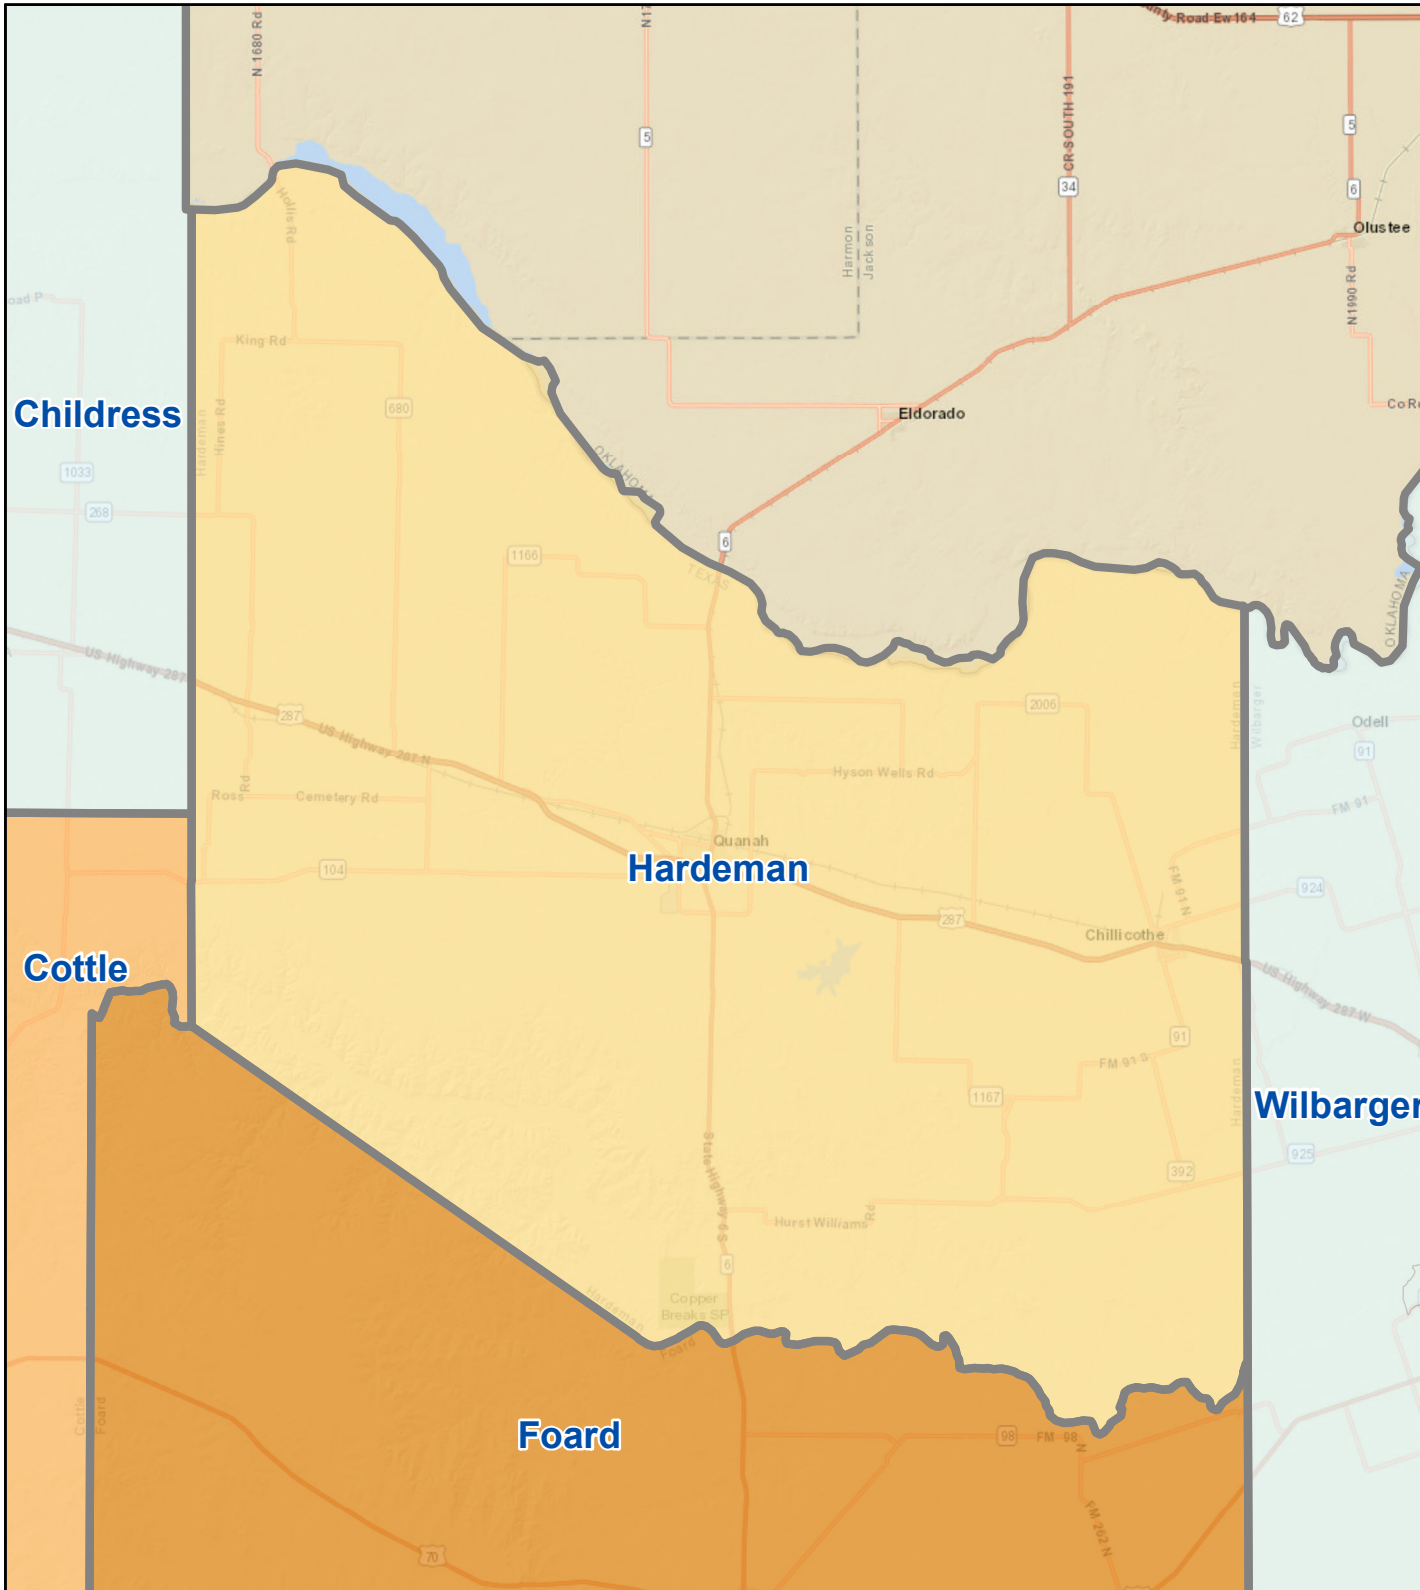

Census Bureau 2020 Self-Response Rates in Texas Census Tracts Hardeman County

Updated: 10/16/2020

Census Self-Response Rate, 2020

CensusTract

Census Self-Response Rates

US 2010	66.5%
US 2020	66.9%
Texas 2010	64.4%
Texas 2020	62.8%
County 2010	55.7%
County 2020	44.2%

Households in county that have not responded	848
Households needed to respond to reach 2010 rate	175

Data Source:

U.S. Census Bureau, 2020 Census Self-Response Rates
(<https://2020census.gov/en/response-rates.html>)