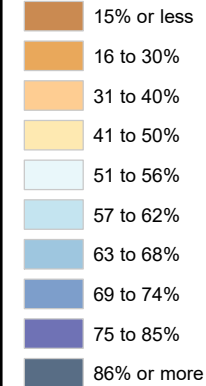

Census Bureau 2020 Self-Response Rates in Texas Census Tracts Hardeman County

Updated: 10/16/2020

Census Self-Response Rate, 2020

CensusTract

Census Self-Response Rates

US 2010	66.5%
US 2020	66.9%
Texas 2010	64.4%
Texas 2020	62.8%
County 2010	55.7%
County 2020	44.2%

Households in county that have not responded	848
Households needed to respond to reach 2010 rate	175

Data Source:

U.S. Census Bureau, 2020 Census Self-Response Rates
(<https://2020census.gov/en/response-rates.html>)