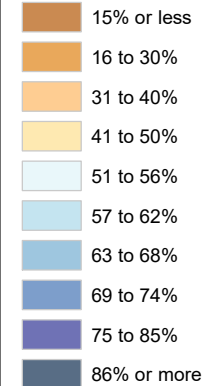

# Census Bureau 2020 Self-Response Rates in Texas Census Tracts Hartley County

Updated: 10/16/2020

Census Self-Response Rate, 2020

CensusTract

Census Self-Response Rates

US 2010	66.5%	
US 2020	66.9%	
Texas 2010	64.4%	
Texas 2020	62.8%	
County 2010	66%	
County 2020	60.2%	
Households in county that have not responded		669
Households needed to respond to reach 2010 rate		97