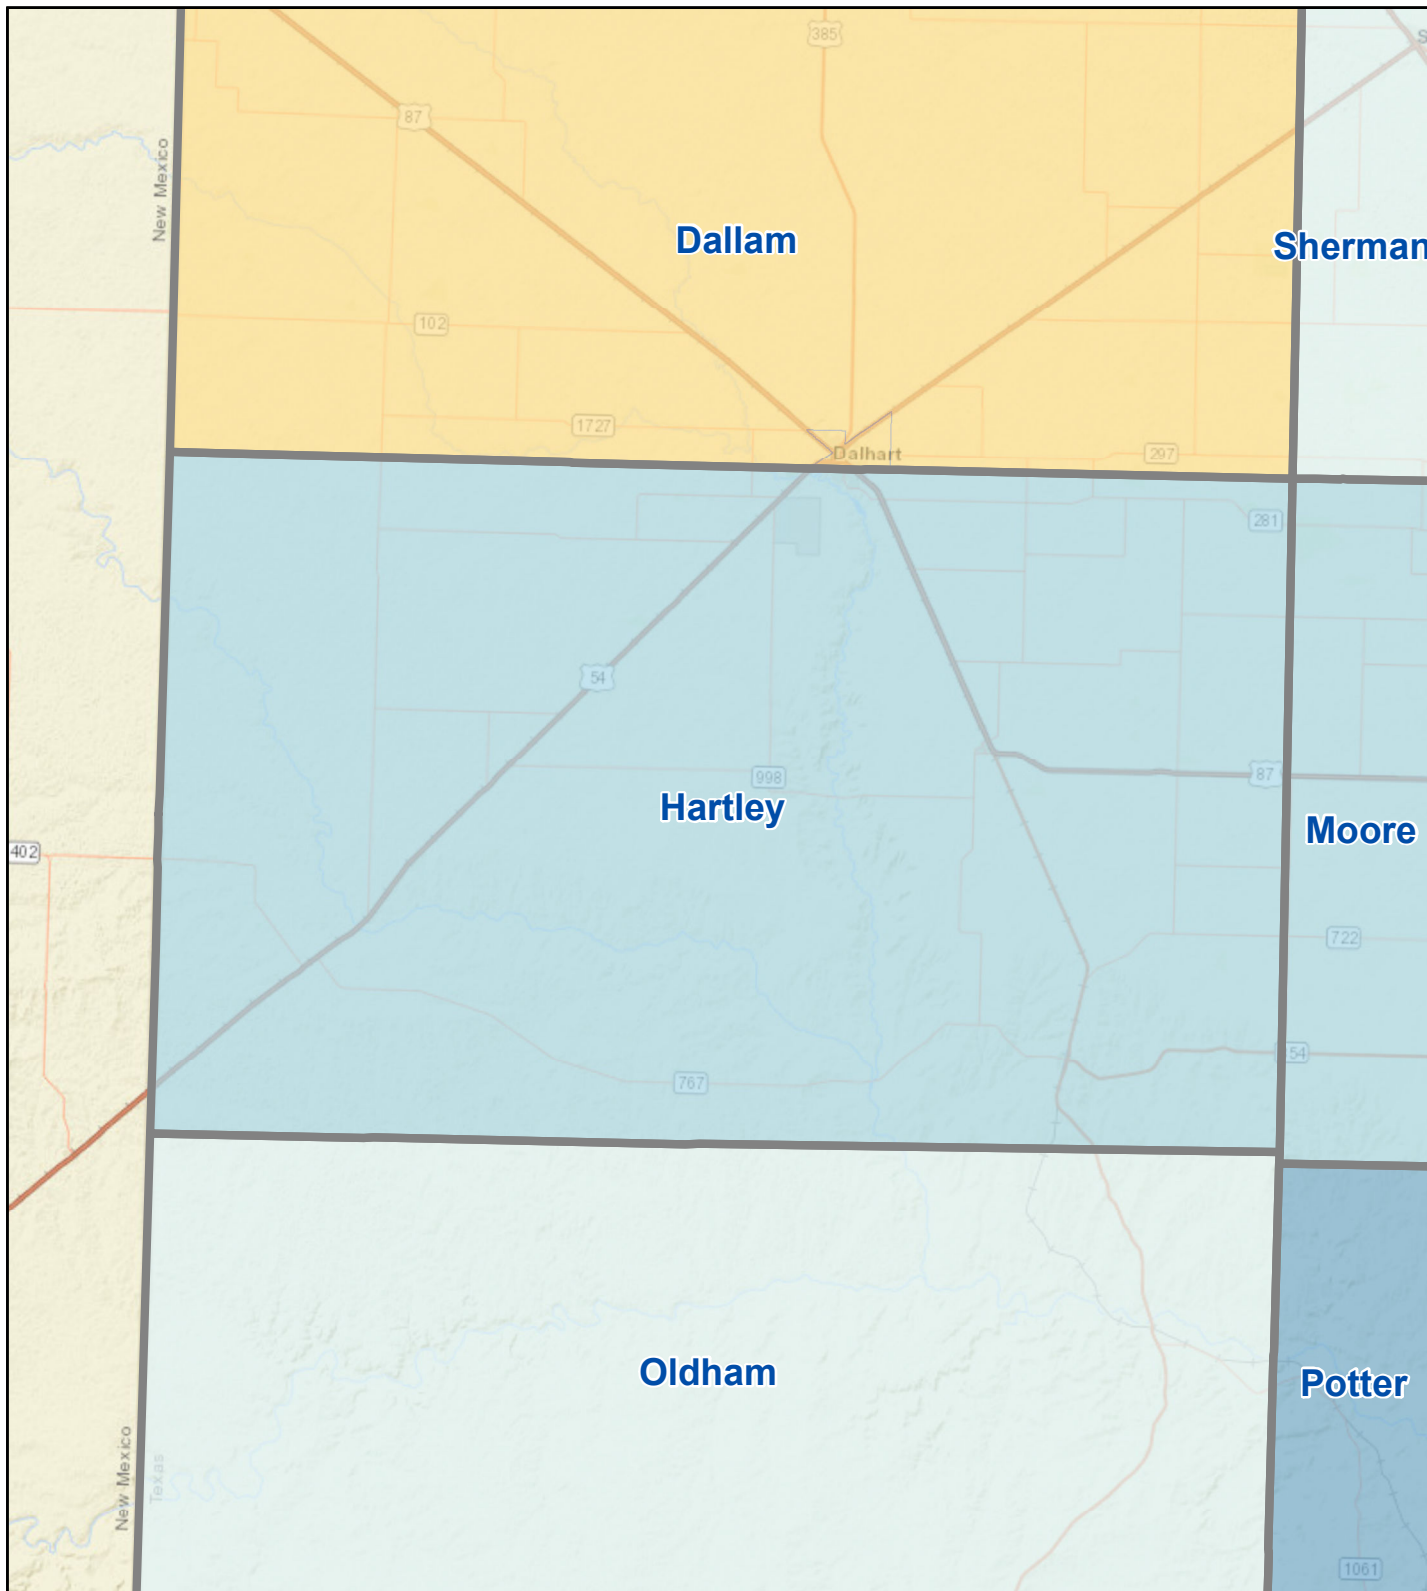

# Census Bureau 2020 Self-Response Rates in Texas Census Tracts Hartley County

Updated: 10/16/2020

Census Self-Response Rate, 2020

CensusTract

Census Self-Response Rates

US 2010	66.5%	
US 2020	66.9%	
Texas 2010	64.4%	
Texas 2020	62.8%	
County 2010	66%	
County 2020	60.2%	
Households in county that have not responded		669
Households needed to respond to reach 2010 rate		97