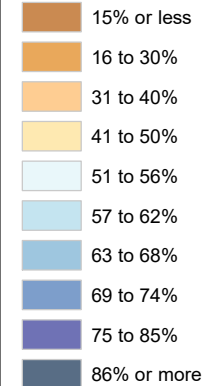

Census Bureau 2020 Self-Response Rates in Texas Census Tracts Hays County

Updated: 10/16/2020

Census Self-Response Rate, 2020

CensusTract

Census Self-Response Rates

US 2010	66.5%
US 2020	66.9%
Texas 2010	64.4%
Texas 2020	62.8%
County 2010	67.7%
County 2020	61%
Households in county that have not responded	27,632
Households needed to respond to reach 2010 rate	4,747