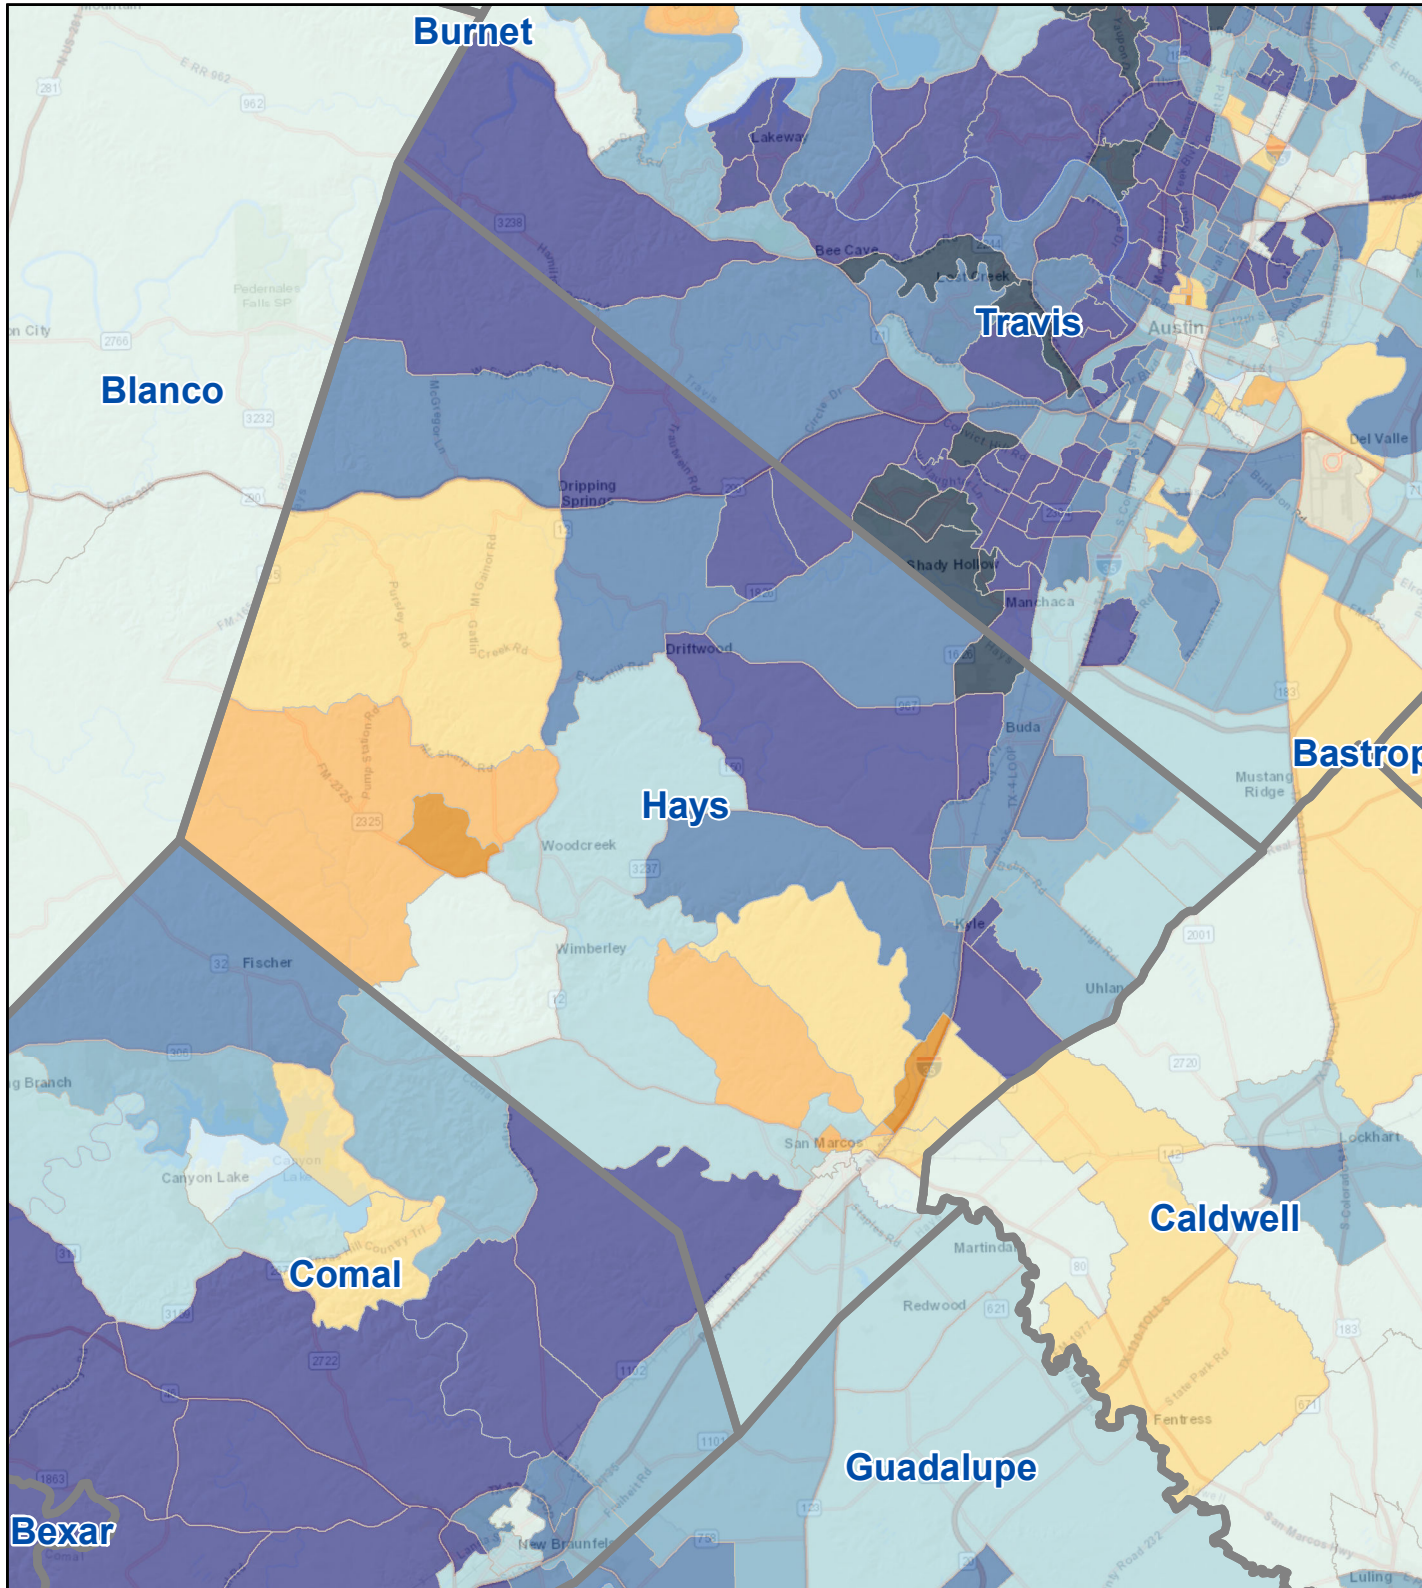

Census Bureau 2020 Self-Response Rates in Texas Census Tracts Hays County

Updated: 10/16/2020

Census Self-Response Rate, 2020

CensusTract

Census Self-Response Rates

US 2010	66.5%
US 2020	66.9%
Texas 2010	64.4%
Texas 2020	62.8%
County 2010	67.7%
County 2020	61%
Households in county that have not responded	27,632
Households needed to respond to reach 2010 rate	4,747

Data Source:

U.S. Census Bureau, 2020 Census Self-Response Rates
(<https://2020census.gov/en/response-rates.html>)

<https://demographics.texas.gov>