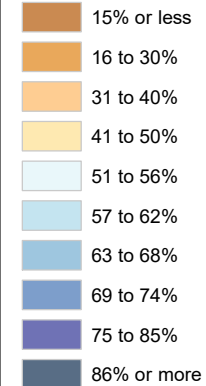

Census Bureau 2020 Self-Response Rates in Texas Census Tracts Hill County

Updated: 10/16/2020

Census Self-Response Rate, 2020

CensusTract

Census Self-Response Rates

US 2010	66.5%
US 2020	66.9%
Texas 2010	64.4%
Texas 2020	62.8%
County 2010	57.4%
County 2020	56.7%

Households in county that have not responded 5,529
Households needed to respond to reach 2010 rate 89

Data Source:

U.S. Census Bureau, 2020 Census Self-Response Rates
(<https://2020census.gov/en/response-rates.html>)