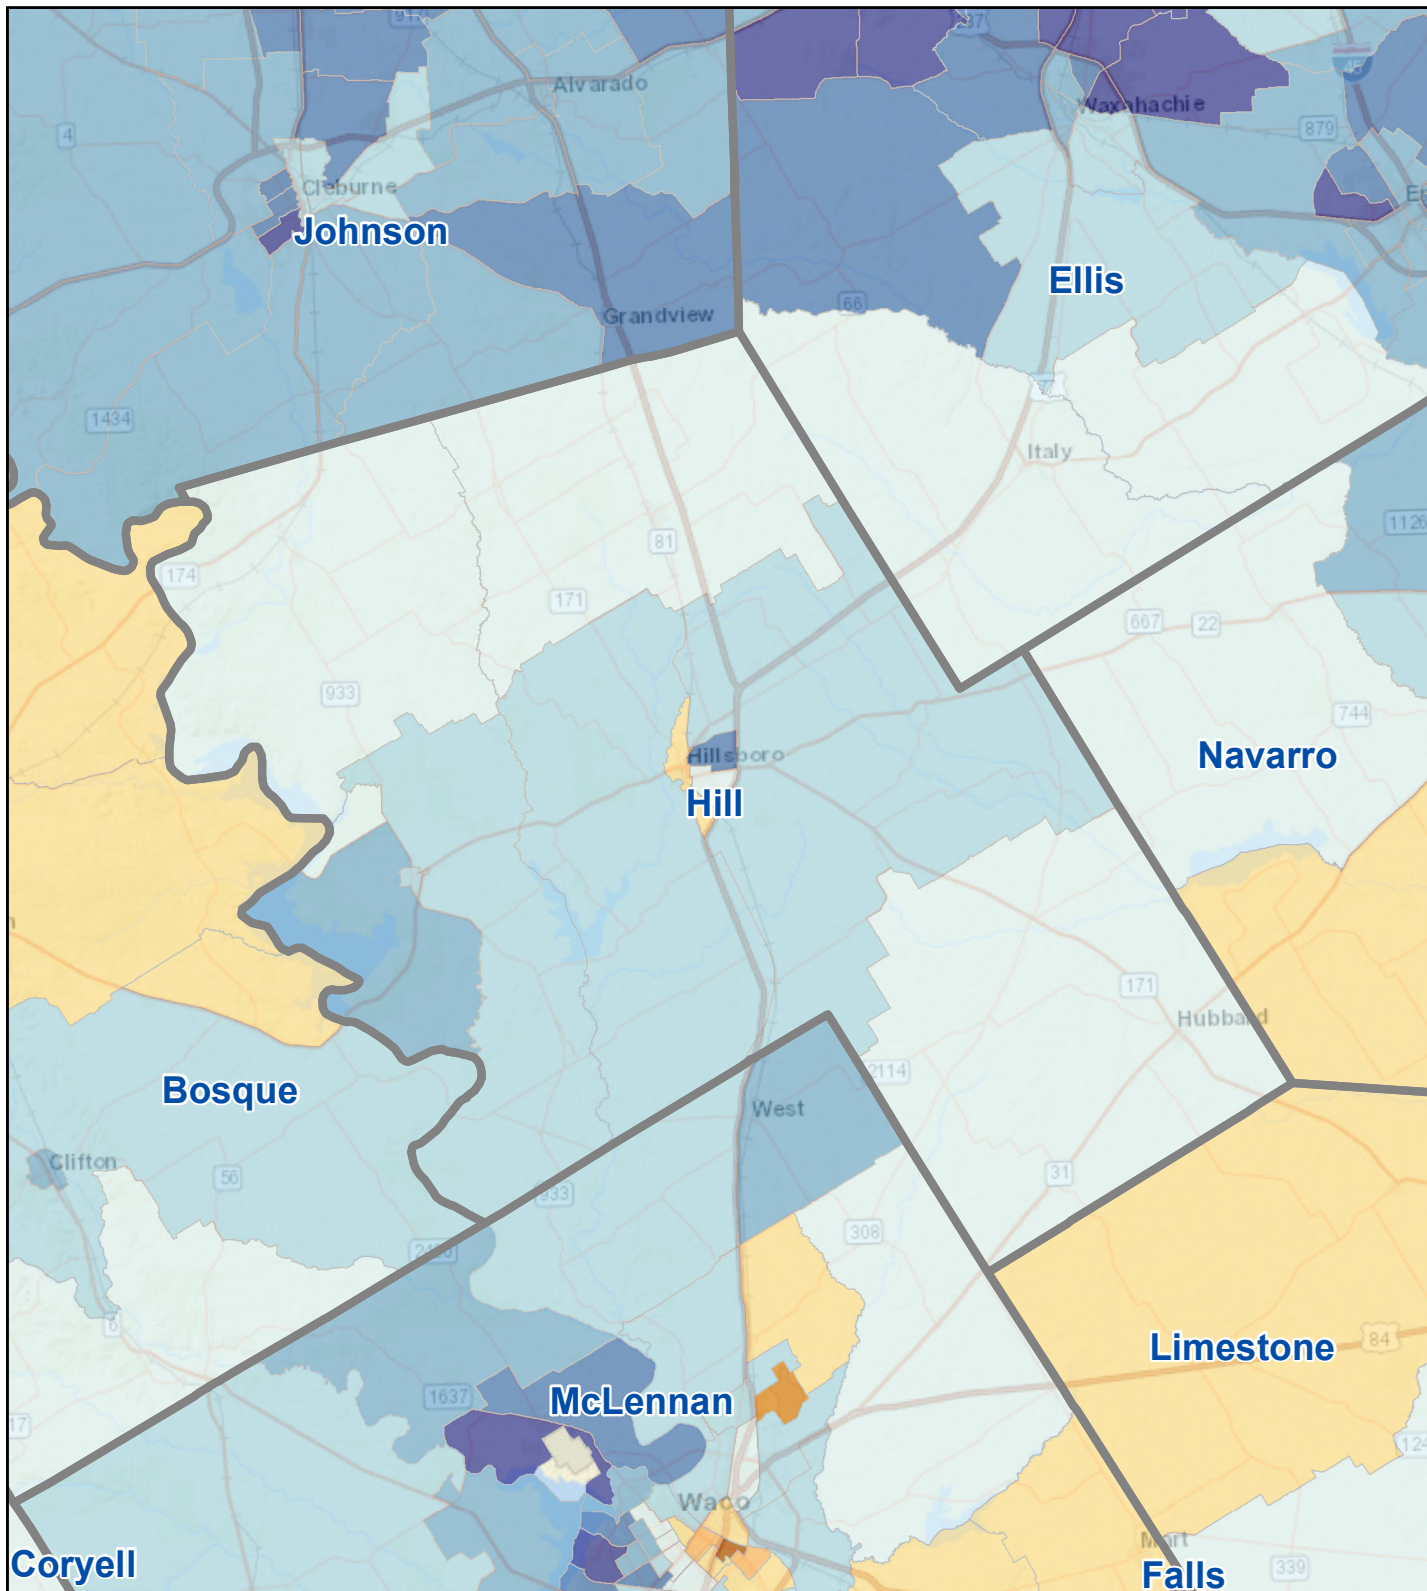

Census Bureau 2020 Self-Response Rates in Texas Census Tracts Hill County

Updated: 10/16/2020

Census Self-Response Rate, 2020

CensusTract

Census Self-Response Rates

US 2010	66.5%
US 2020	66.9%
Texas 2010	64.4%
Texas 2020	62.8%
County 2010	57.4%
County 2020	56.7%

Households in county that have not responded 5,529
Households needed to respond to reach 2010 rate 89

Data Source:

U.S. Census Bureau, 2020 Census Self-Response Rates
(<https://2020census.gov/en/response-rates.html>)