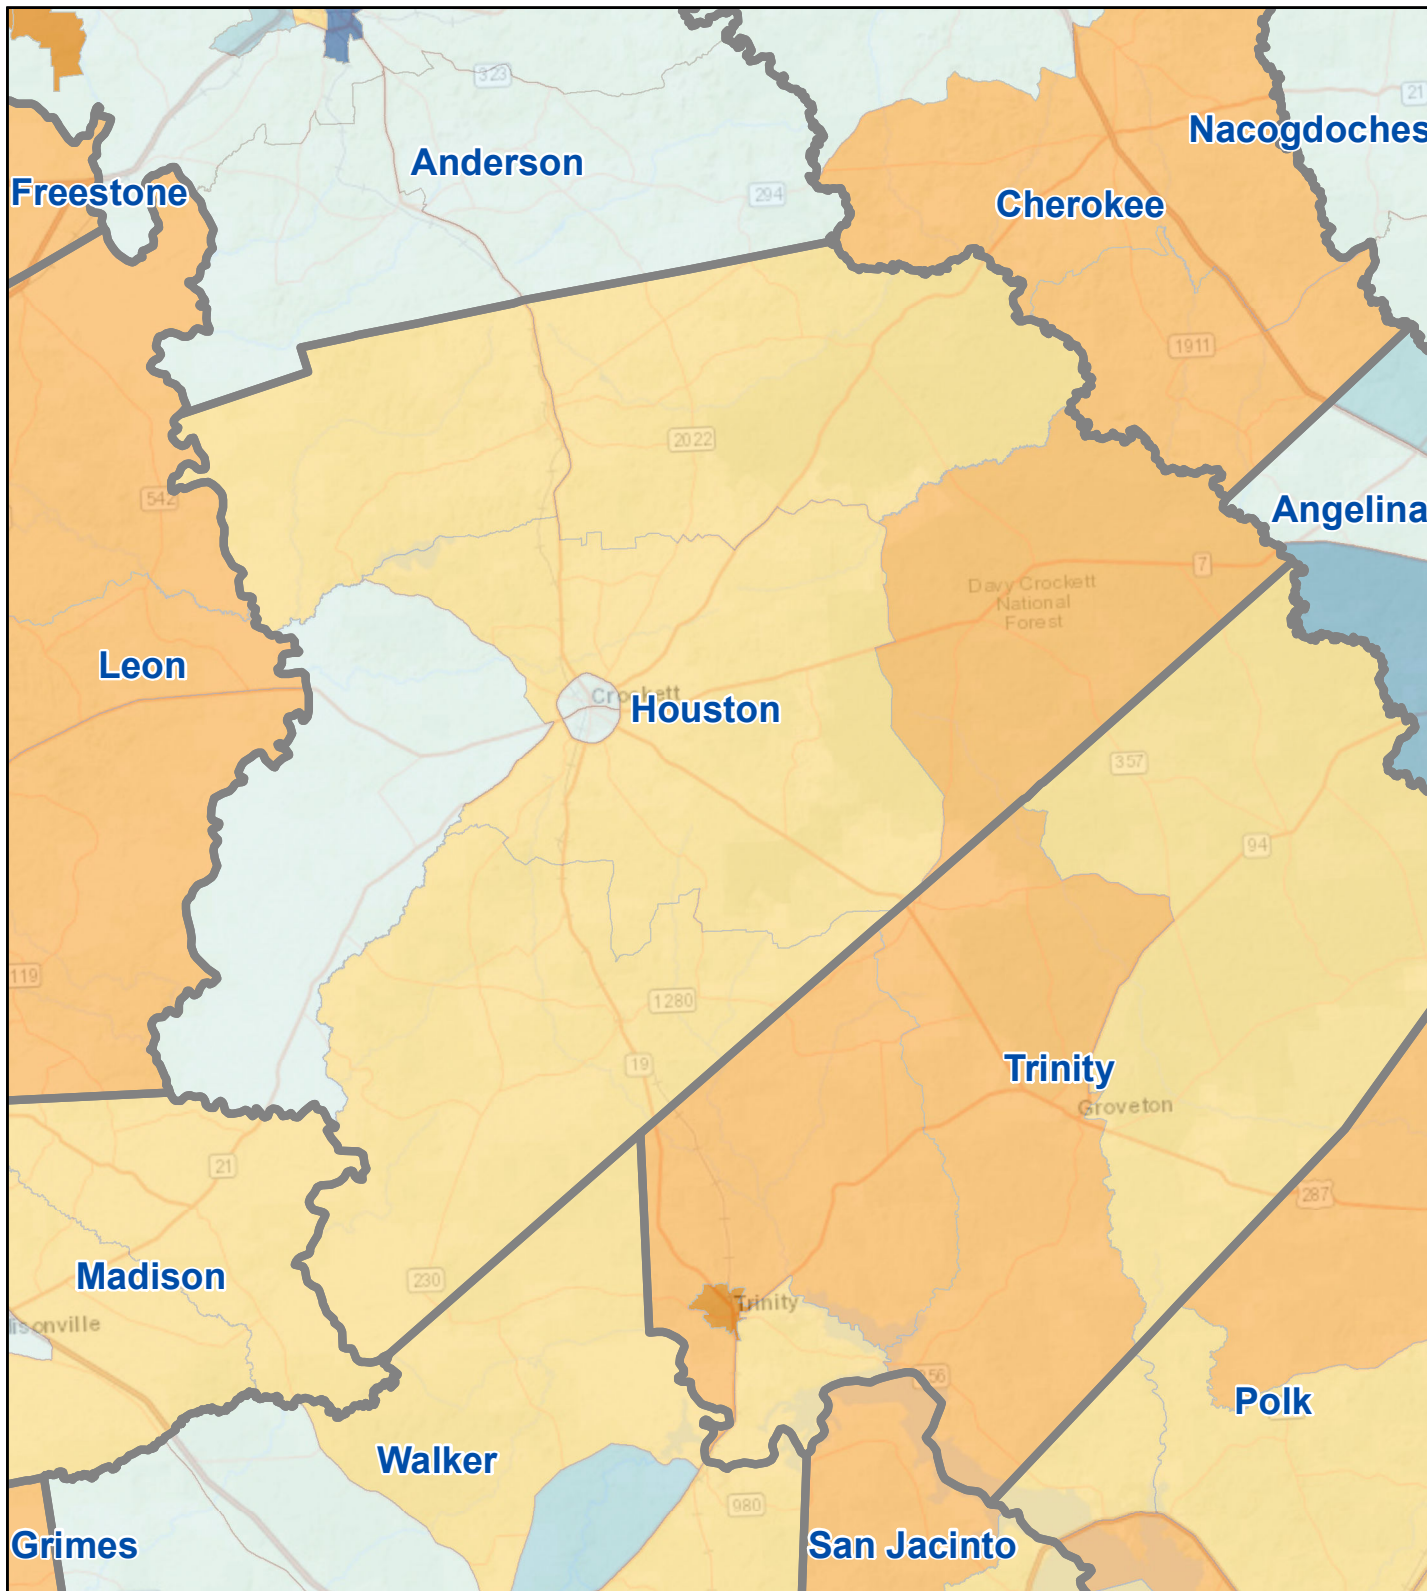

Census Bureau 2020 Self-Response Rates in Texas Census Tracts Houston County

Updated: 10/16/2020

Census Self-Response Rate, 2020

CensusTract

Census Self-Response Rates

US 2010	66.5%	
US 2020	66.9%	
Texas 2010	64.4%	
Texas 2020	62.8%	
County 2010	53.3%	
County 2020	46.8%	
Households in county that have not responded		4,367
Households needed to respond to reach 2010 rate		534