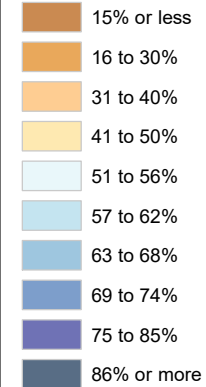

Census Bureau 2020 Self-Response Rates in Texas Census Tracts Hudspeth County

Updated: 10/16/2020

Census Self-Response Rate, 2020

CensusTract

Census Self-Response Rates

US 2010	66.5%	
US 2020	66.9%	
Texas 2010	64.4%	
Texas 2020	62.8%	
County 2010	36.6%	
County 2020	22.8%	
Households in county that have not responded		695
Households needed to respond to reach 2010 rate		124