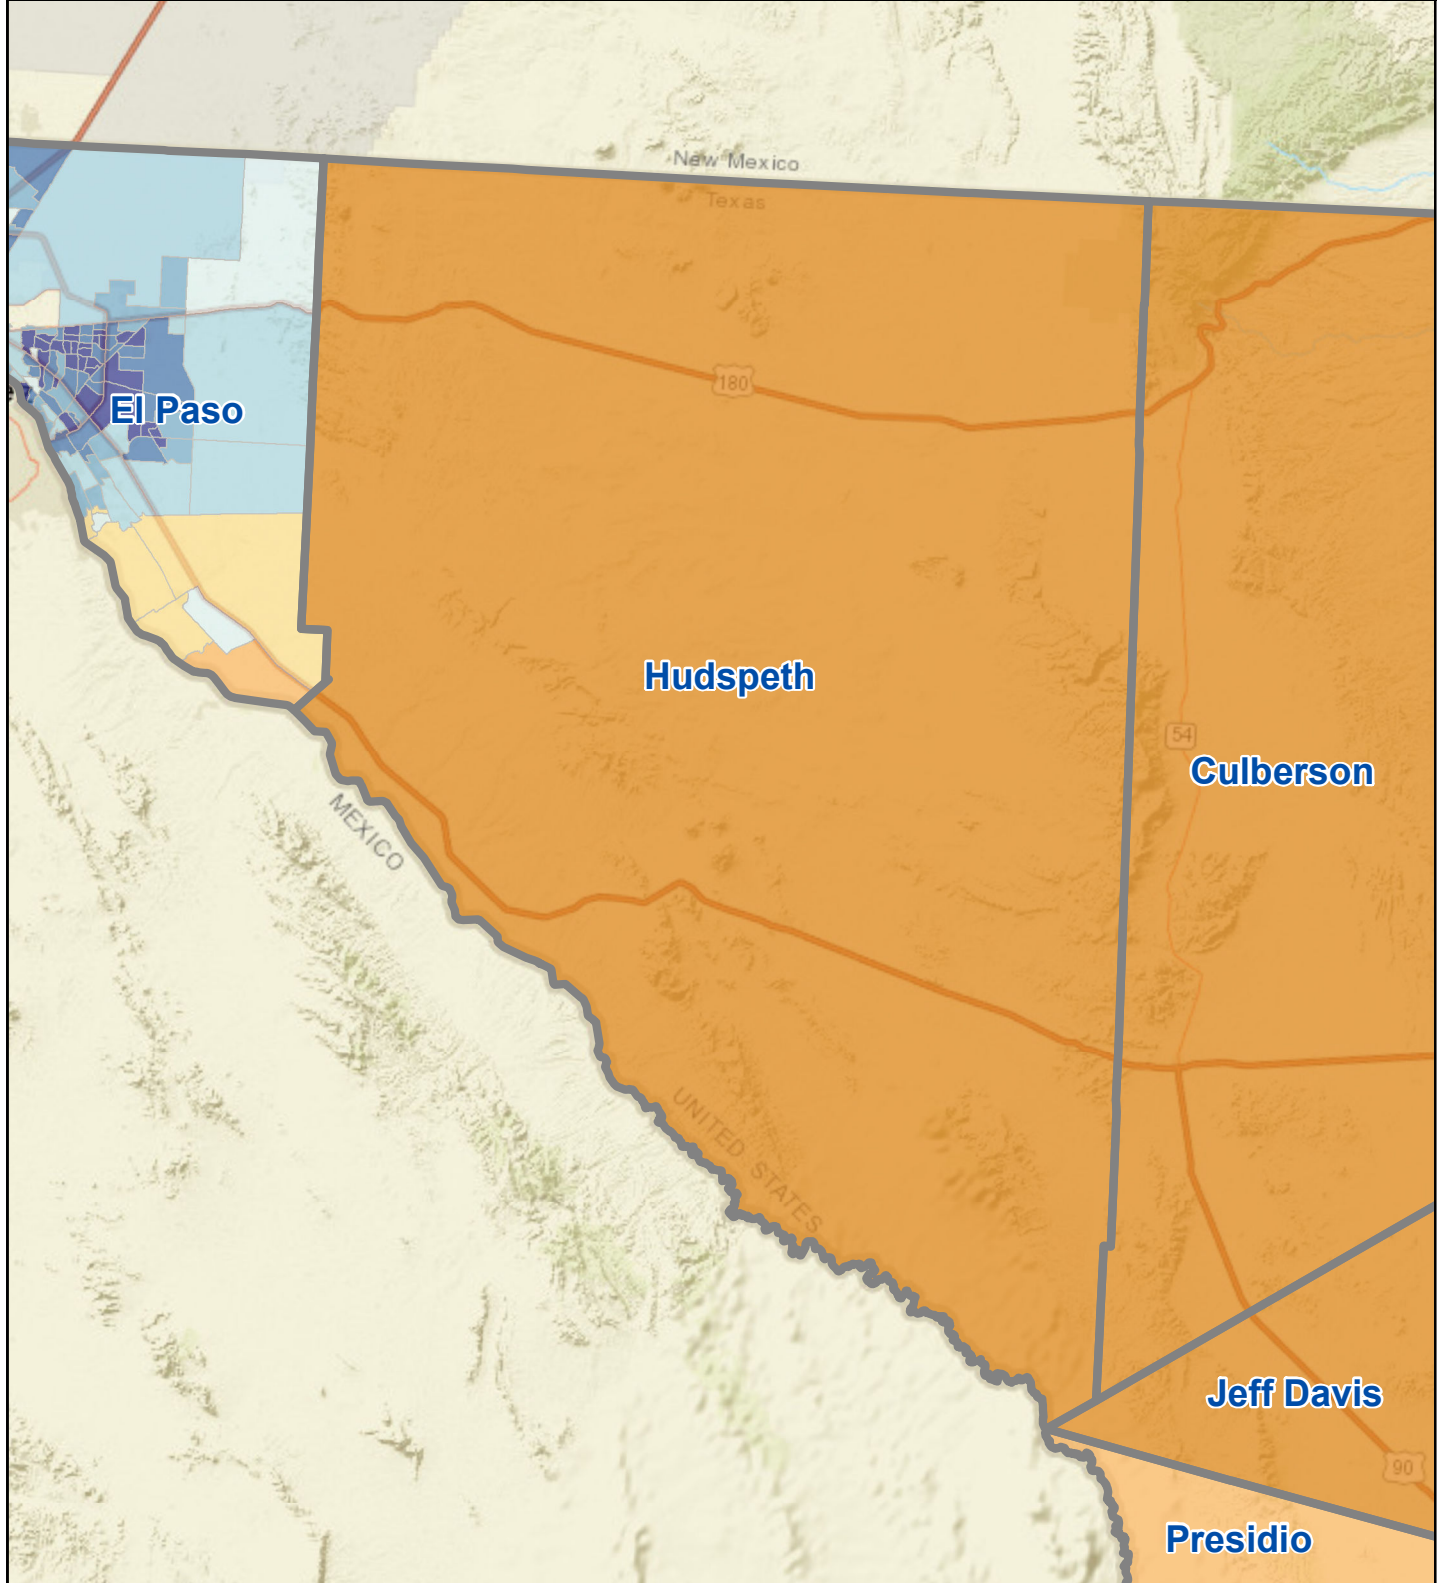

Census Bureau 2020 Self-Response Rates in Texas Census Tracts Hudspeth County

Updated: 10/16/2020

Census Self-Response Rate, 2020

CensusTract

Census Self-Response Rates

US 2010	66.5%	
US 2020	66.9%	
Texas 2010	64.4%	
Texas 2020	62.8%	
County 2010	36.6%	
County 2020	22.8%	
Households in county that have not responded		695
Households needed to respond to reach 2010 rate		124

Data Source:

U.S. Census Bureau, 2020 Census Self-Response Rates
(<https://2020census.gov/en/response-rates.html>)

<https://demographics.texas.gov>