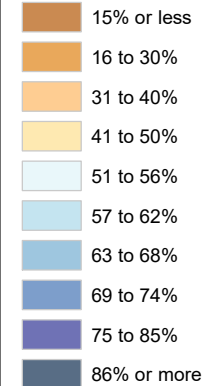

Census Bureau 2020 Self-Response Rates in Texas Census Tracts Jack County

Updated: 10/16/2020

Census Self-Response Rate, 2020

CensusTract

Census Self-Response Rates

US 2010	66.5%
US 2020	66.9%
Texas 2010	64.4%
Texas 2020	62.8%
County 2010	53.1%
County 2020	50.3%
Households in county that have not responded	1,571
Households needed to respond to reach 2010 rate	88