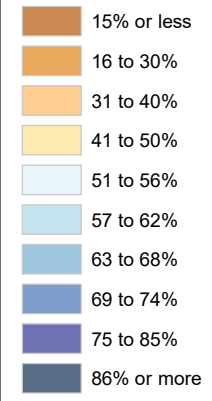

Census Bureau 2020 Self-Response Rates in Texas Census Tracts Jasper County

Updated: 10/16/2020

Census Self-Response Rate, 2020

CensusTract

Census Self-Response Rates

US 2010	66.5%
US 2020	66.9%
Texas 2010	64.4%
Texas 2020	62.8%
County 2010	52.3%
County 2020	43%
Households in county that have not responded	7,172
Households needed to respond to reach 2010 rate	1,170