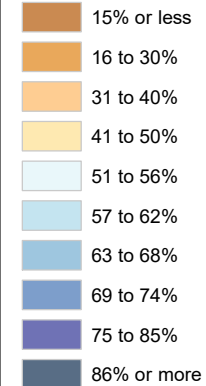

# Census Bureau 2020 Self-Response Rates in Texas Census Tracts Jeff Davis County

Updated: 10/16/2020

Census Self-Response Rate, 2020

CensusTract

Census Self-Response Rates

US 2010	66.5%
US 2020	66.9%
Texas 2010	64.4%
Texas 2020	62.8%
County 2010	46.1%
County 2020	28.1%
Households in county that have not responded	755
Households needed to respond to reach 2010 rate	189