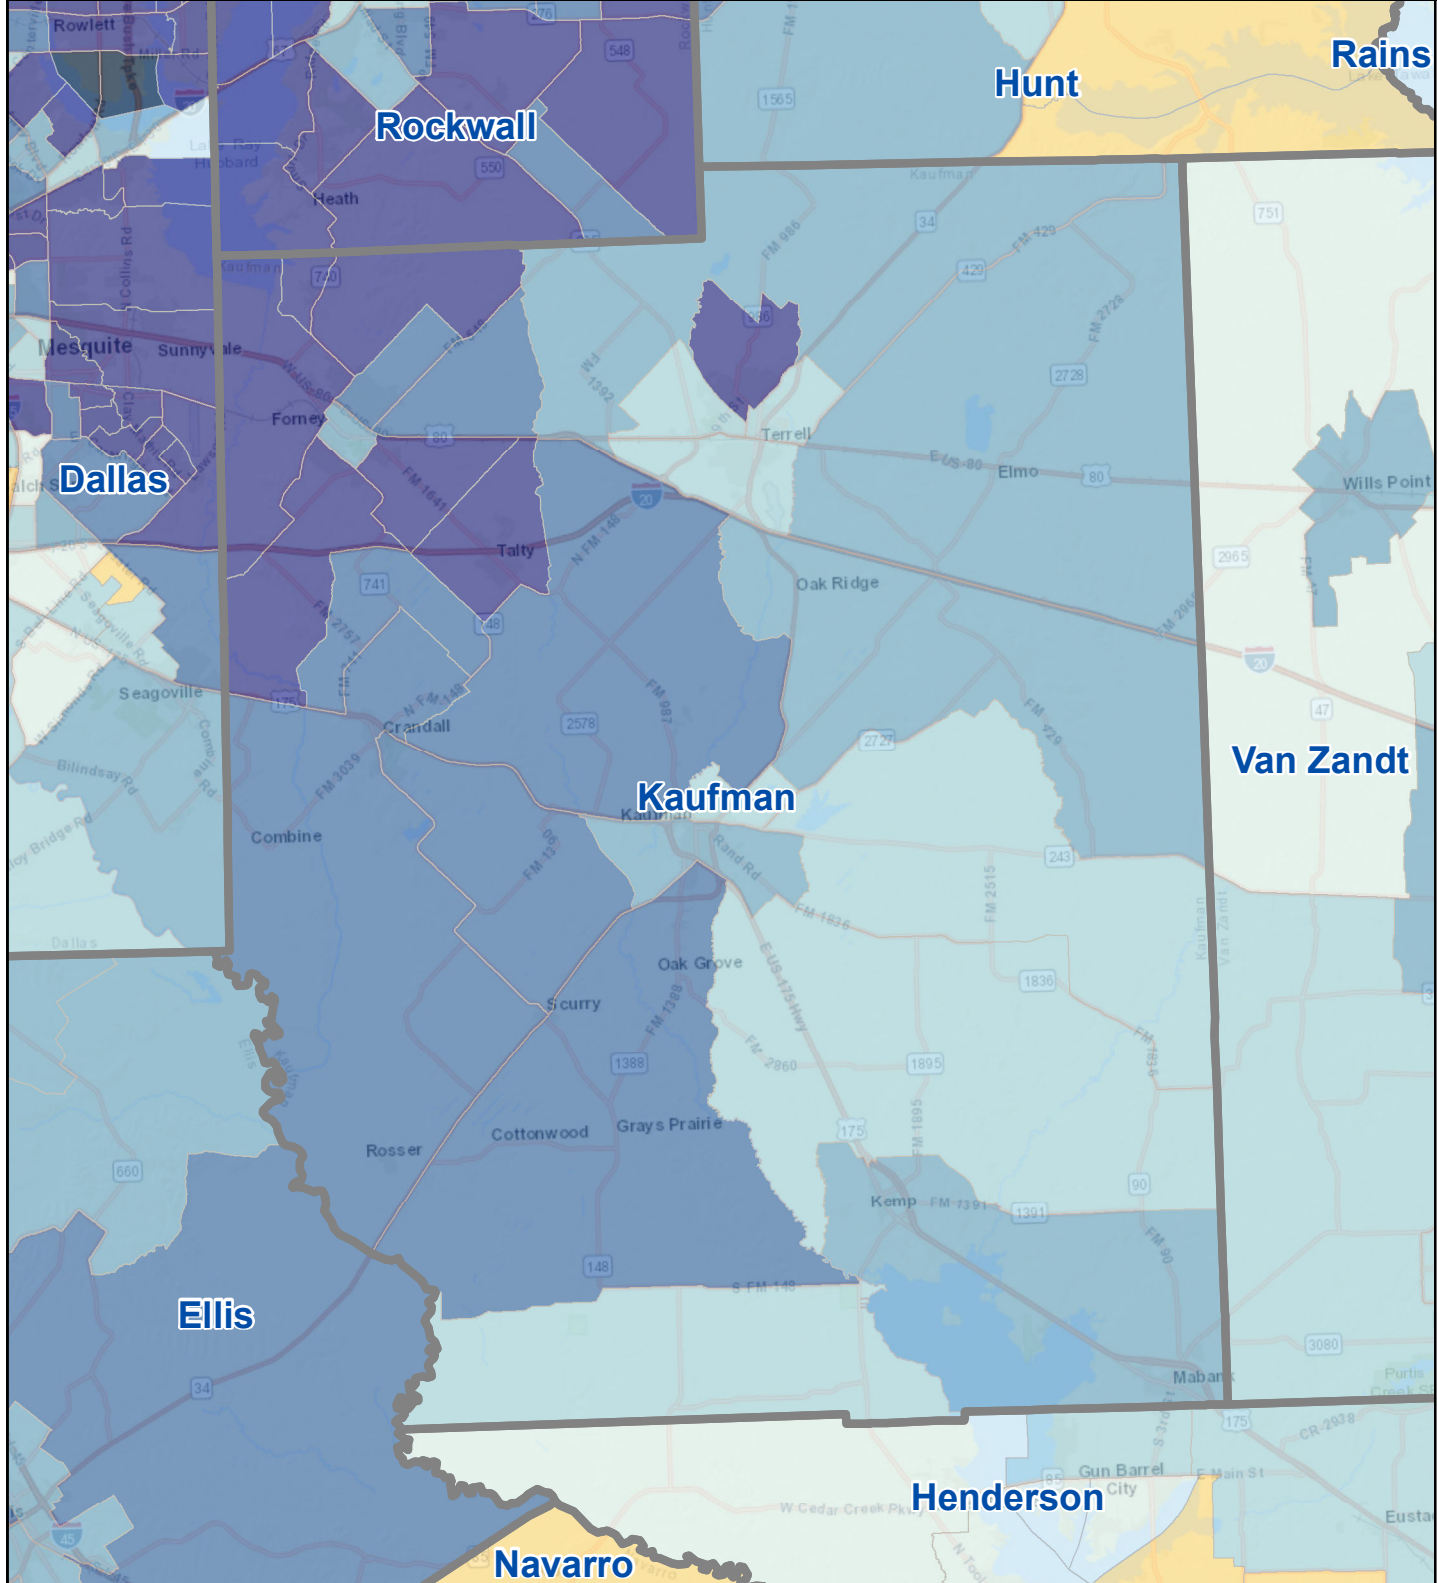

Census Bureau 2020 Self-Response Rates in Texas Census Tracts Kaufman County

Updated: 10/16/2020

Census Self-Response Rate, 2020

CensusTract

- 15% or less
- 16 to 30%
- 31 to 40%
- 41 to 50%
- 51 to 56%
- 57 to 62%
- 63 to 68%
- 69 to 74%
- 75 to 85%
- 86% or more

Census Self-Response Rates

US 2010	66.5%	
US 2020	66.9%	
Texas 2010	64.4%	
Texas 2020	62.8%	
County 2010	67%	
County 2020	68.9%	
Households in county that have not responded		11,621
Households needed to respond to reach 2010 rate		-710