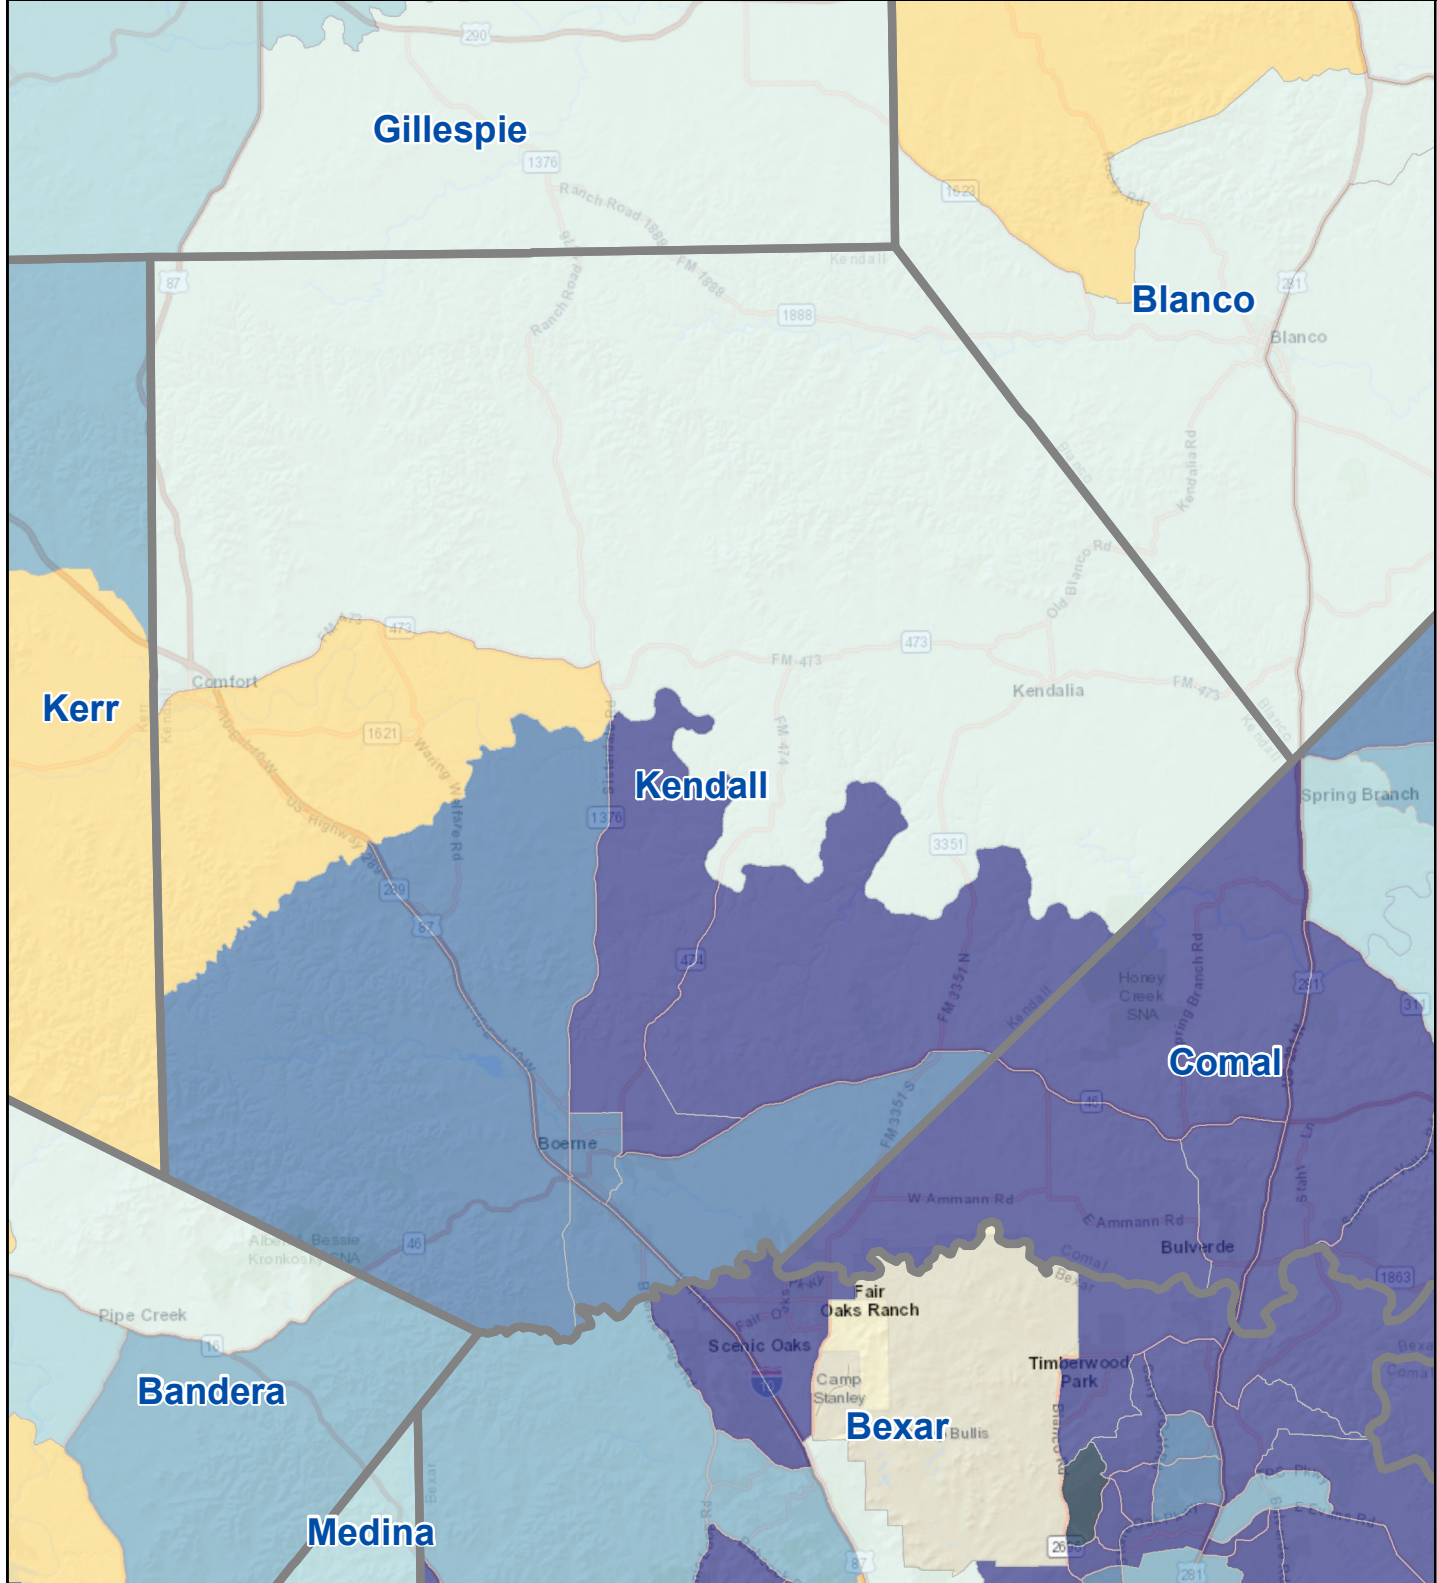

Census Bureau 2020 Self-Response Rates in Texas Census Tracts Kendall County

Updated: 10/16/2020

Census Self-Response Rate, 2020

CensusTract

Census Self-Response Rates

US 2010	66.5%	
US 2020	66.9%	
Texas 2010	64.4%	
Texas 2020	62.8%	
County 2010	66.8%	
County 2020	68.4%	
Households in county that have not responded		4,474
Households needed to respond to reach 2010 rate		-227