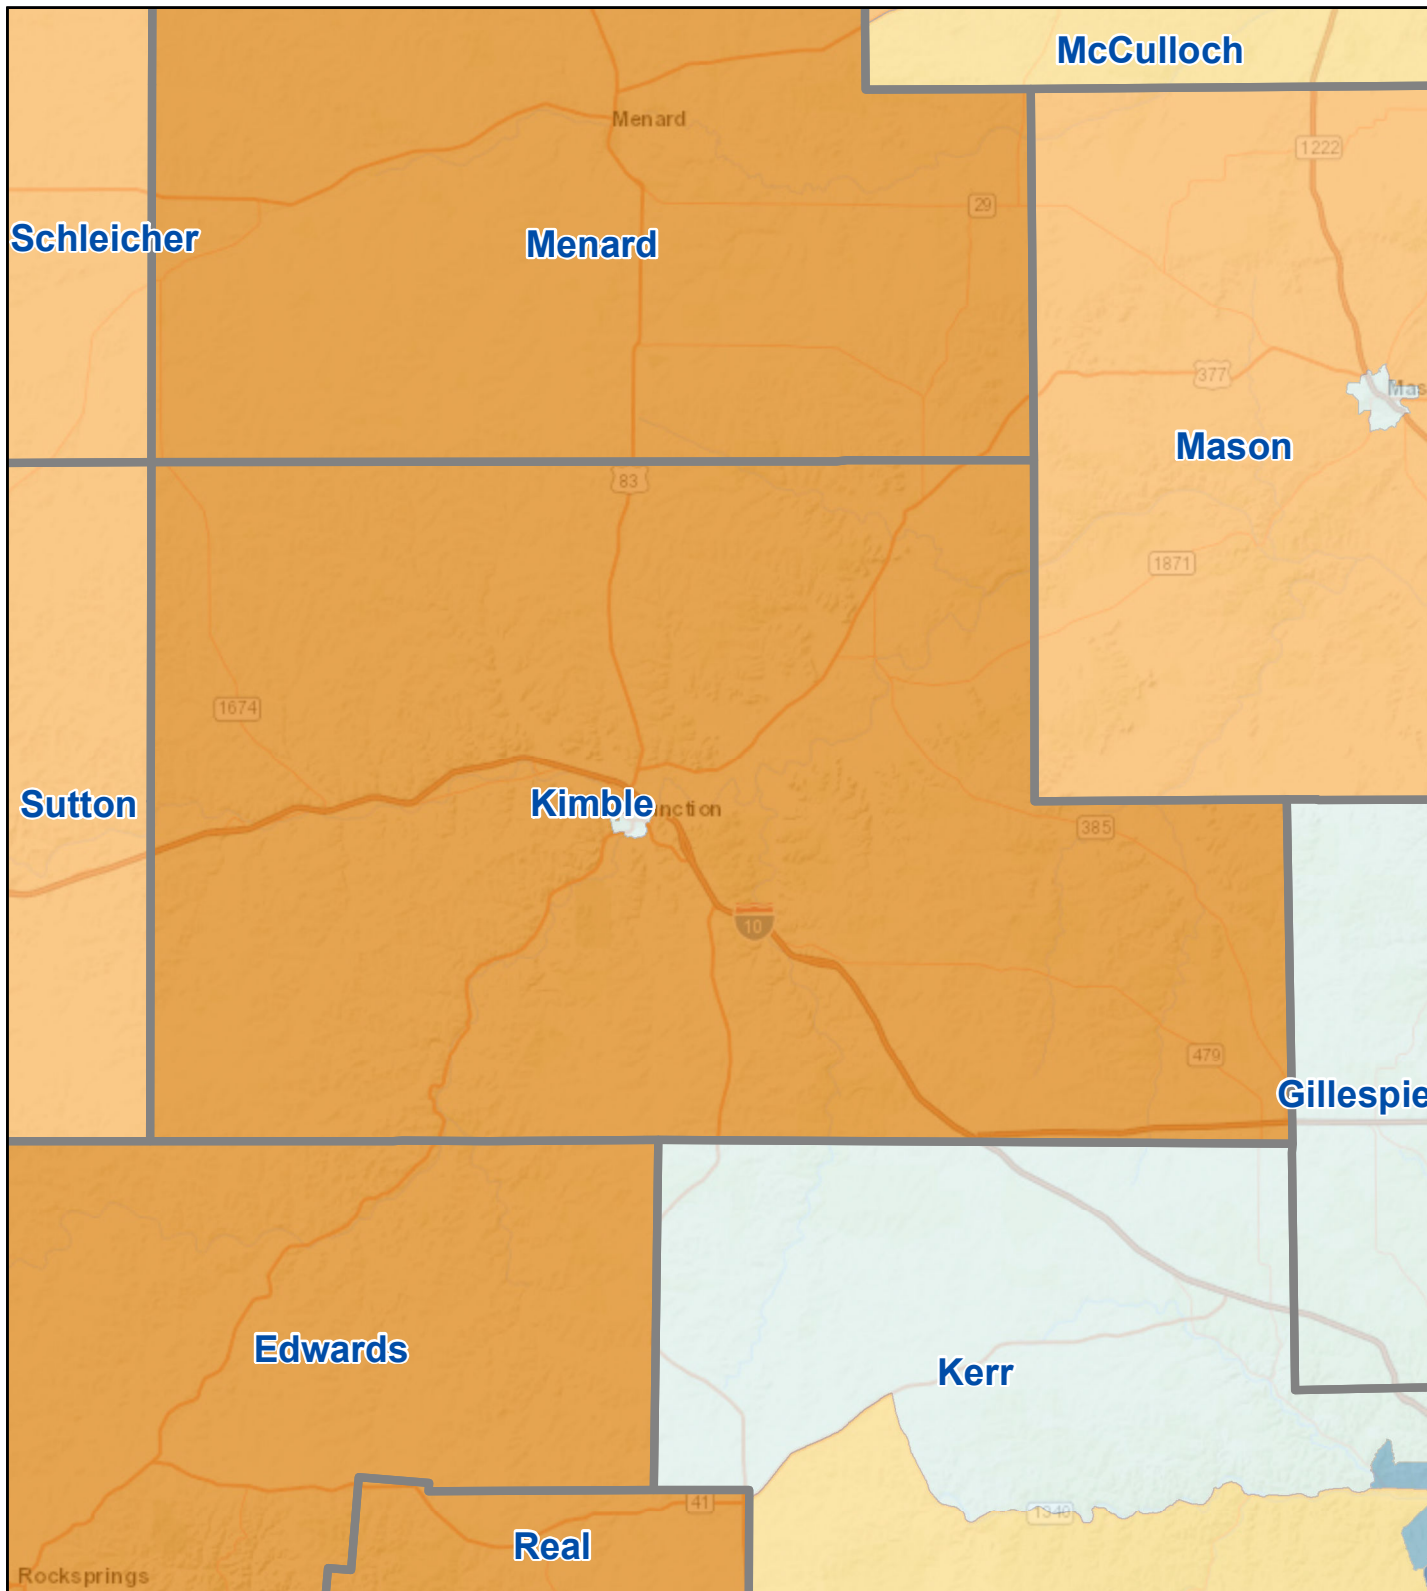

Census Bureau 2020 Self-Response Rates in Texas Census Tracts Kimble County

Updated: 10/16/2020

Census Self-Response Rate, 2020

CensusTract

Census Self-Response Rates

US 2010	66.5%
US 2020	66.9%
Texas 2010	64.4%
Texas 2020	62.8%
County 2010	40.2%
County 2020	36.7%

Households in county that have not responded 1,233
Households needed to respond to reach 2010 rate 68

Data Source:

U.S. Census Bureau, 2020 Census Self-Response Rates
(<https://2020census.gov/en/response-rates.html>)

<https://demographics.texas.gov>