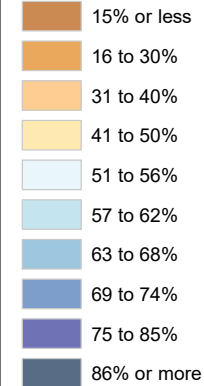

Census Bureau 2020 Self-Response Rates in Texas Census Tracts King County

Updated: 10/16/2020

Census Self-Response Rate, 2020

CensusTract

Census Self-Response Rates

US 2010	66.5%
US 2020	66.9%
Texas 2010	64.4%
Texas 2020	62.8%
County 2010	41.6%
County 2020	26.9%

Households in county that have not responded	67
Households needed to respond to reach 2010 rate	13

Data Source:

U.S. Census Bureau, 2020 Census Self-Response Rates
(<https://2020census.gov/en/response-rates.html>)