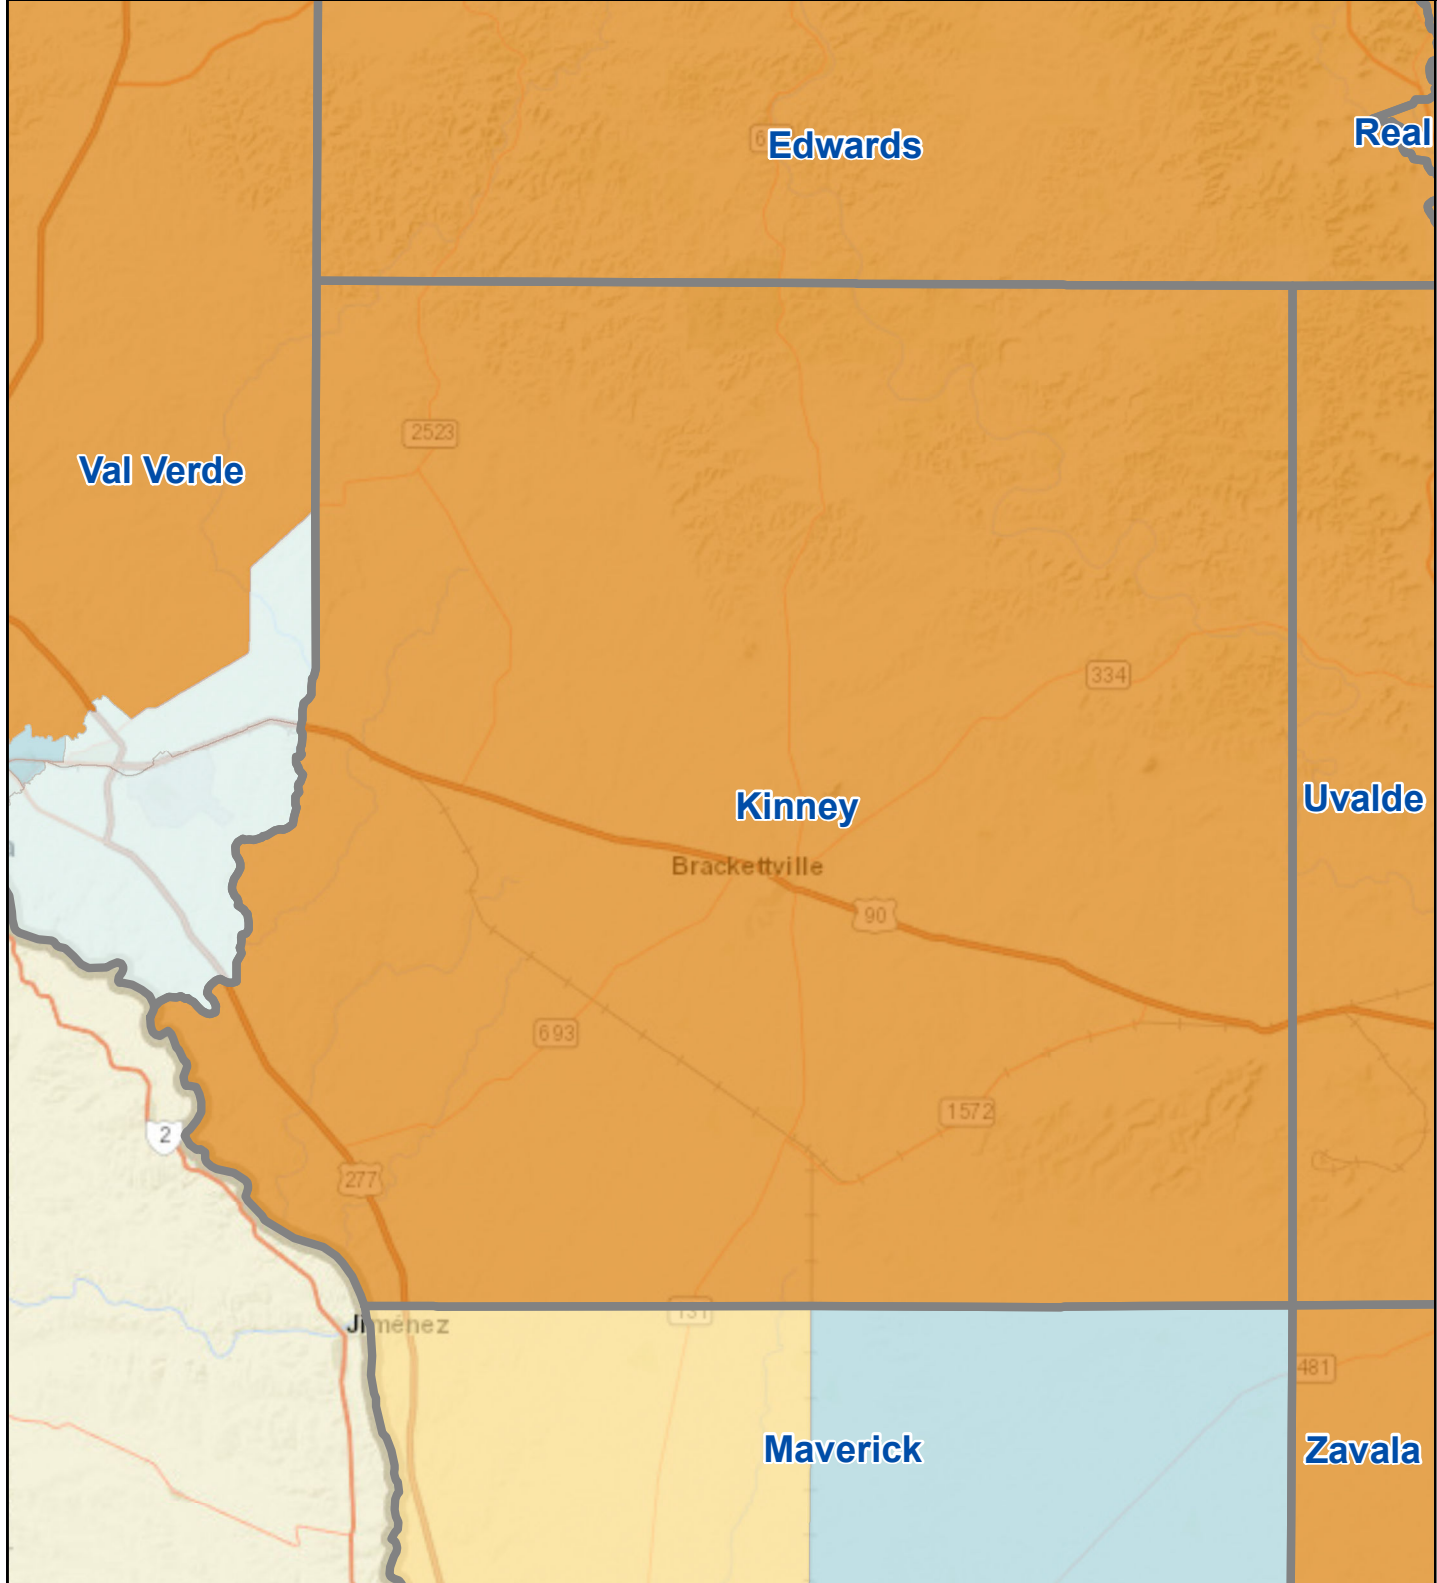

# Census Bureau 2020 Self-Response Rates in Texas Census Tracts Kinney County

Updated: 10/16/2020

Census Self-Response Rate, 2020

CensusTract

Census Self-Response Rates

US 2010	66.5%	
US 2020	66.9%	
Texas 2010	64.4%	
Texas 2020	62.8%	
County 2010	48.6%	
County 2020	25.9%	
Households in county that have not responded		867
Households needed to respond to reach 2010 rate		266