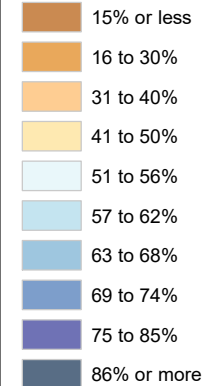

# Census Bureau 2020 Self-Response Rates in Texas Census Tracts Kinney County

Updated: 10/16/2020

Census Self-Response Rate, 2020

CensusTract

Census Self-Response Rates

US 2010	66.5%	
US 2020	66.9%	
Texas 2010	64.4%	
Texas 2020	62.8%	
County 2010	48.6%	
County 2020	25.9%	
Households in county that have not responded		867
Households needed to respond to reach 2010 rate		266